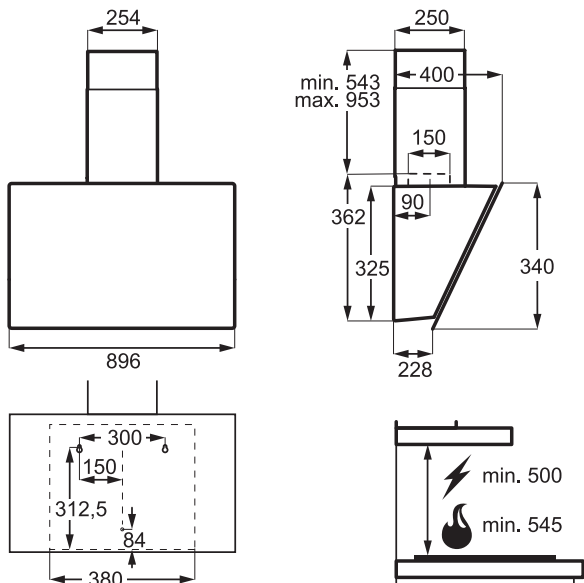

DIGESTOR DK6HV472Y

PSGBCH220DE0000K