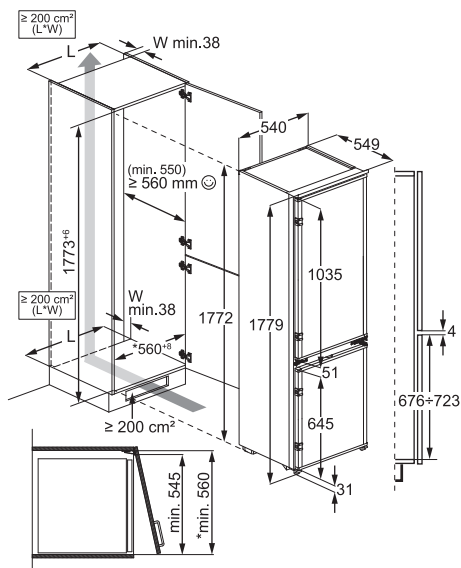

CHLADNIČKA S MRAZNIČKOU DKBB2517SK

PSGBRF210DE0000A