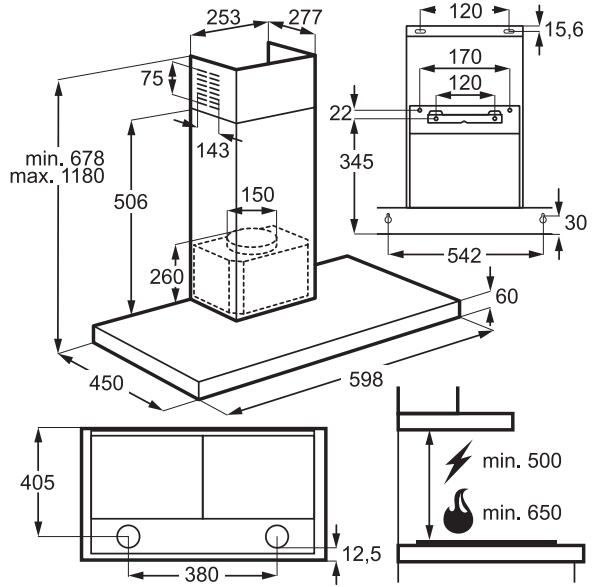

DIGESTOR DK6HB470Y

PSGBCH190DE0001N