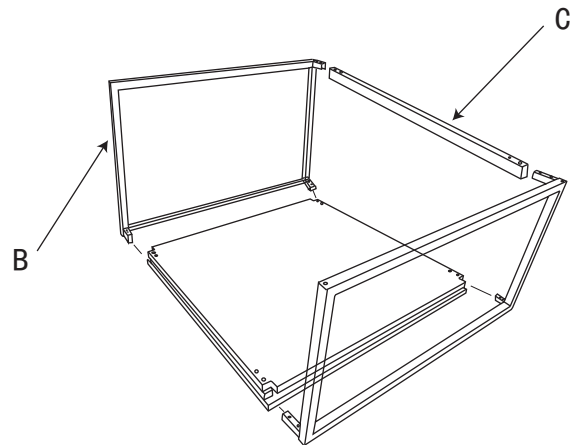

# ASSEMBLY INSTRUCTION

Carton 1/2:contains Part A  
Carton 2/2:contains Part B-H

Item NO: RENO CT

NO	PART	DESCRIPTION	Q'TY
A		MDF Top	1
B		Metal Frame	2
C		Metal Transom	3
D		Small Screw	4
E		Gasket	12
F		Big Screw	8
G		Allen Key	1
H		Feet	4

step 1      step 2

step 3      step 4