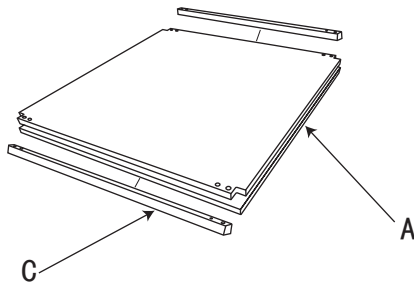

# ASSEMBLY INSTRUCTION

Carton 1/2:contains Part A  
Carton 2/2:contains Part B-H

Item NO: RENO CT

NO	PART	DESCRIPTION	Q'TY
A		MDF Top	1
B		Metal Frame	2
C		Metal Transom	3
D		Small Screw	4
E		Gasket	12
F		Big Screw	8
G		Allen Key	1
H		Feet	4

step 1      step 2

step 3      step 4