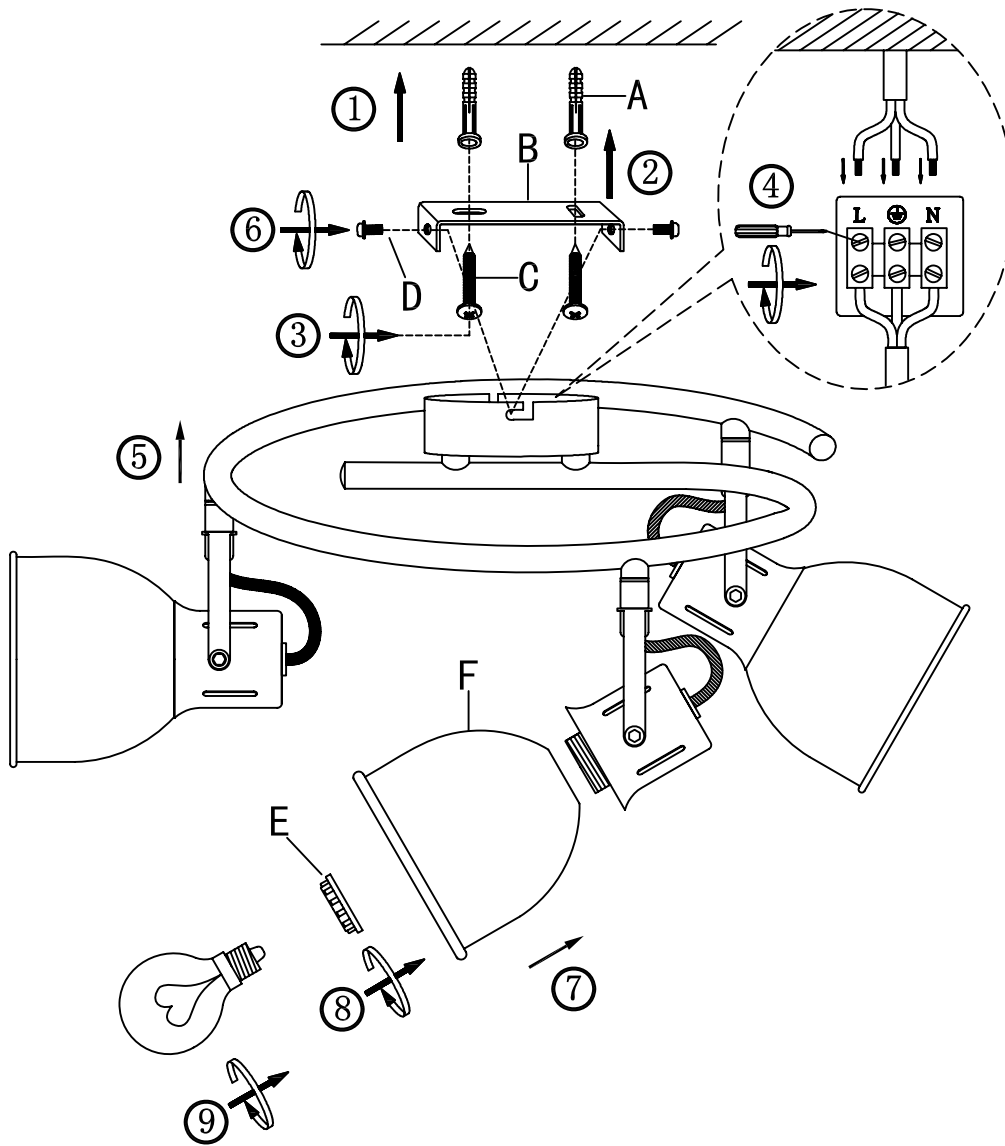

A

Luca
BESSONI

81810511-03

B

spare parts

code	part	
A		x 2pcs
B		x 1pcs
C		x 2pcs
D		x 2pcs
E		x 3pcs
F		x 3pcs

C

ON