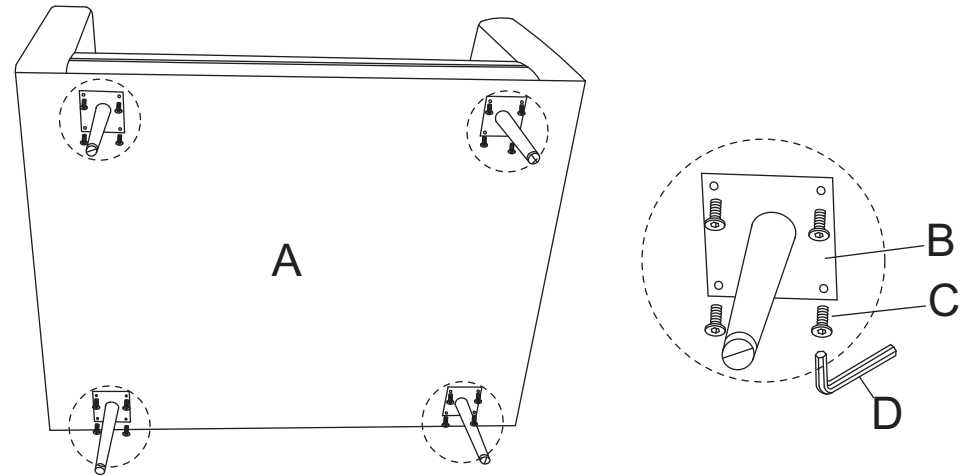

ASSEMBLY INSTRUCTION

MODEL:18046-995	Boom - Single Chair	Corduroy	Beige
18046-888	Boom - Single Chair	Velvet	Black
18046-987	Boom - Single Chair	Velvet	Blue
18046-980	Boom - Single Chair	Velvet	Beige
18046-989	Boom - Single Chair	Velvet	Pink
18046-894	Boom - Single Chair	Velvet	Green
18046-000	Boom - Single Chair	Teddy	White
18046-005	Boom - Single Chair	Teddy	Grey / Black
18046-008	Boom - Single Chair	Teddy	Black / Black

Parts List

Ax1

Ex1

Bx4

Fx1

Cx16

Gx2

Dx1

(1)

(2)

OBS legs and hardware are packed inside of the sofa!
Open the zipper on the bottom of the sofa for the parts.