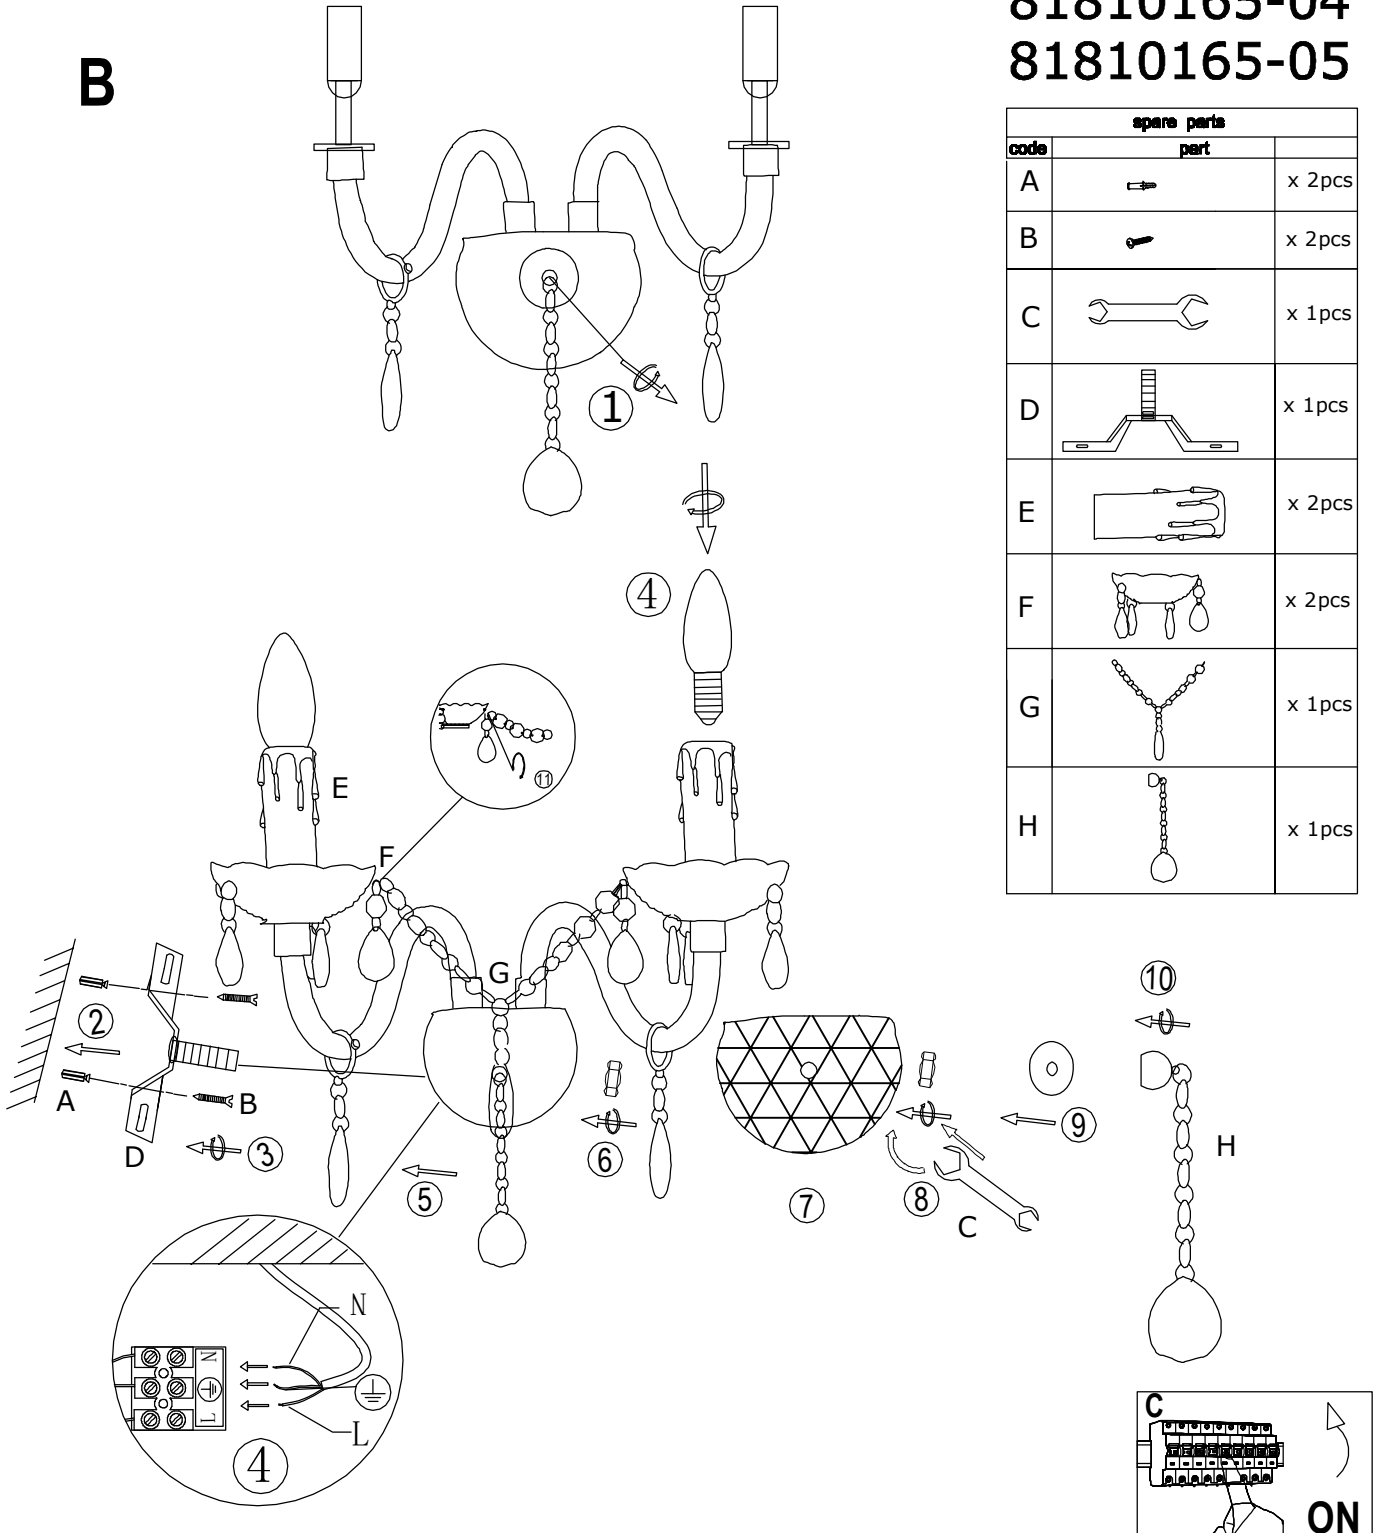

modern living

by mōmax

B

81810165-04
81810165-05

spare parts		
code	part	
A		x 2 pcs
B		x 2 pcs
C		x 1 pcs
D		x 1 pcs
E		x 2 pcs
F		x 2 pcs
G		x 1 pcs
H		x 1 pcs