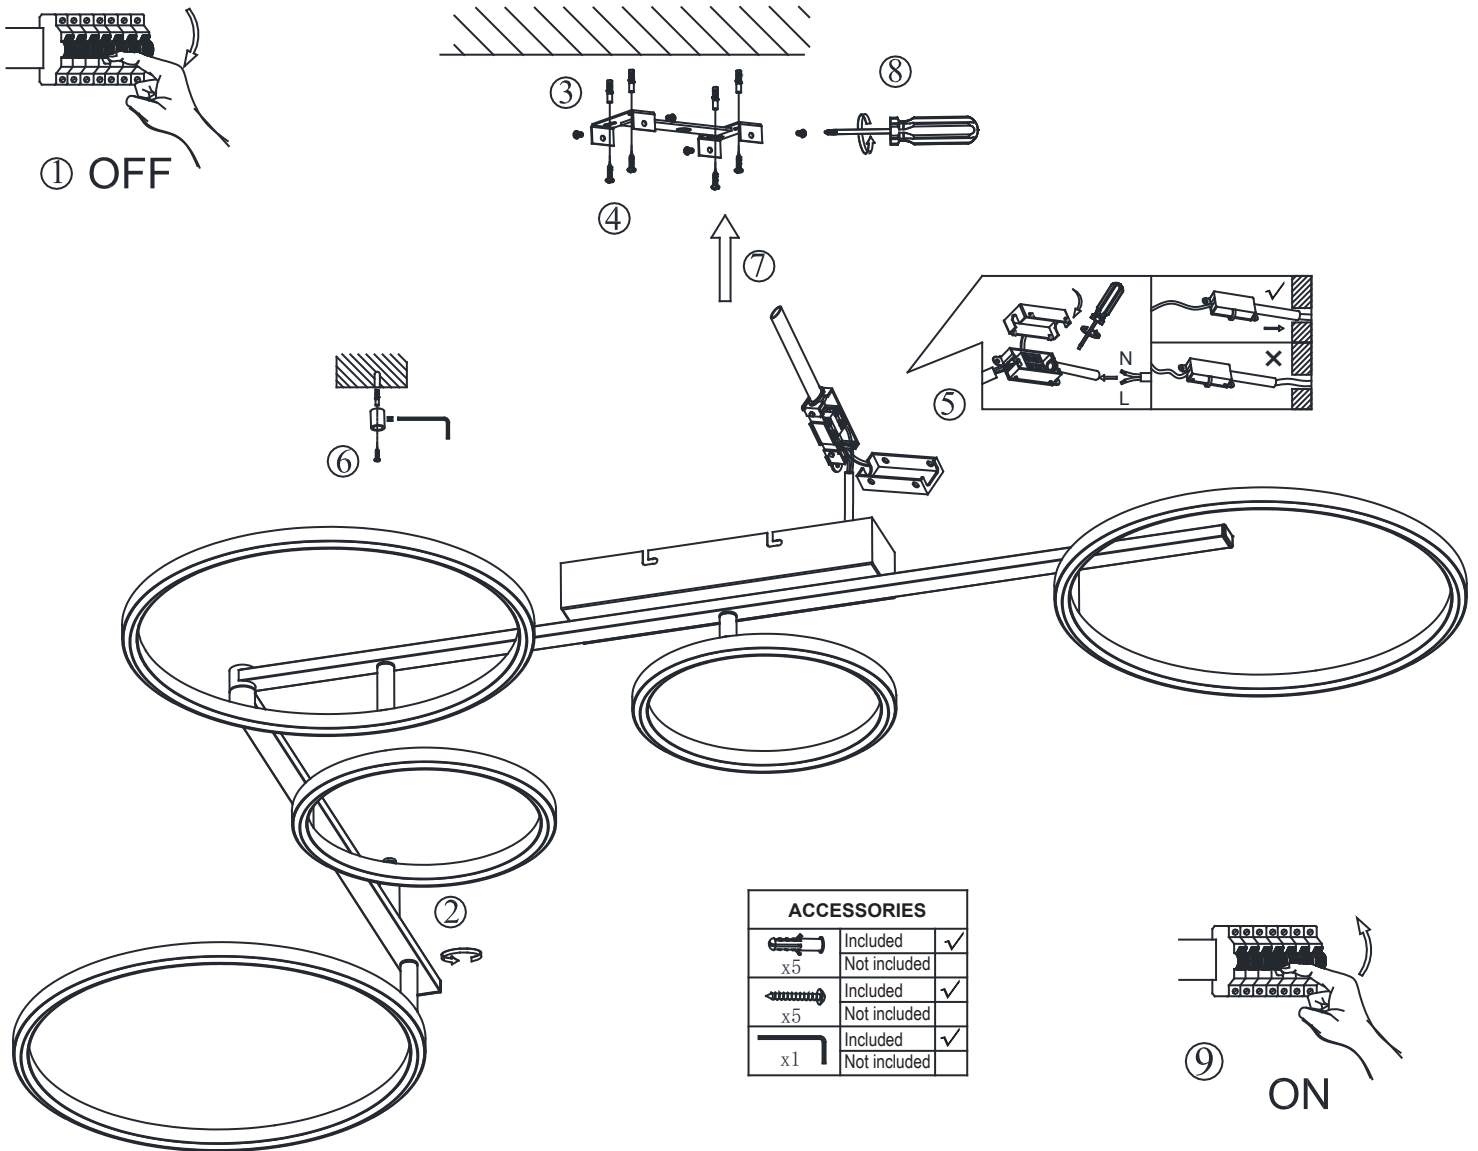

# C17590MX / 82272057

# Luca BESSONI

ACCESSORIES		
	Included	✓
x5	Not included	
	Included	✓
x5	Not included	
	Included	✓
x1	Not included	

DE: Leuchtmittel nicht austauschbar  
 HU: Izzó nem cserélhető  
 BG: Крушката не се сменя  
 FR: Ampoule non remplaçable  
 IT: Sorgente luminosa non intercambiabile