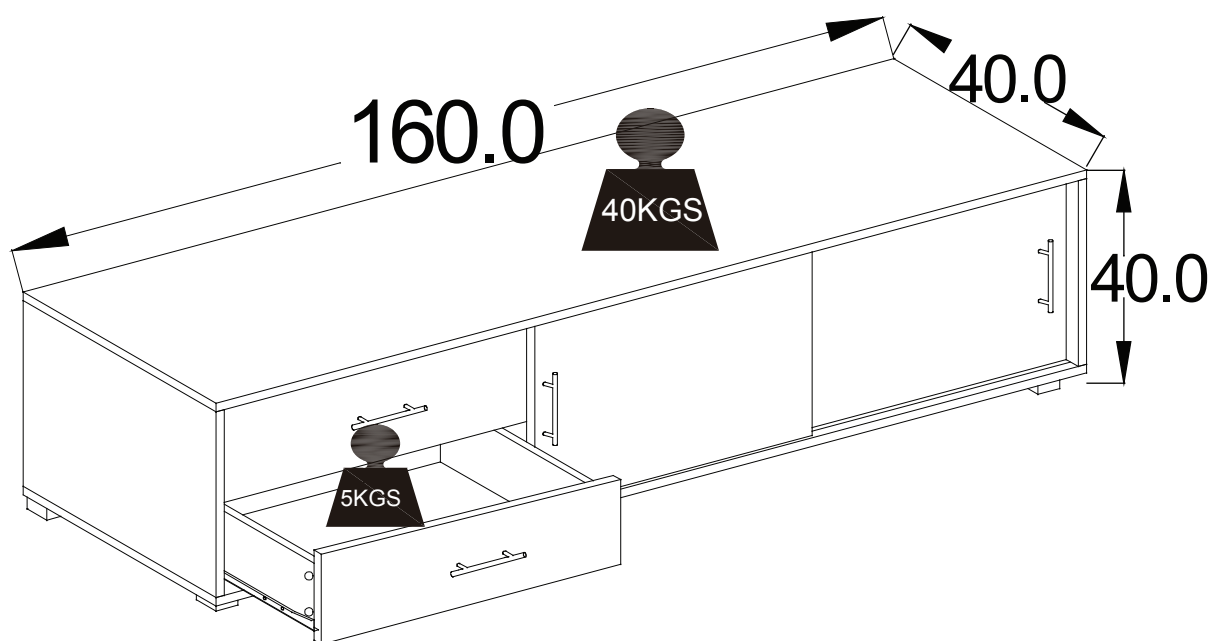

29630027/02

Modern living

P1	x16
M8X30mm	

P2	x16
M8X30mm	

P3	x16
M8X30mm	

P4	x8
M4X35mm	

P5	x56
M3.5X12mm	

P6	x2
CL DL DR CR	