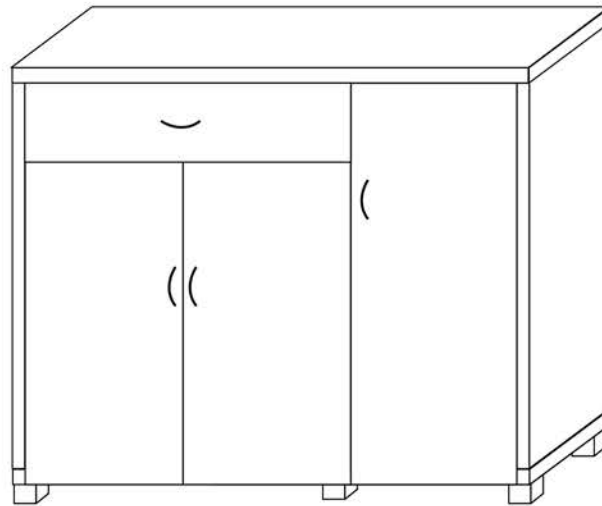

Sideboard

WL1.333

WL1.334

- | | | | | | | | | | | | | |
|---|---|---|---|---|---|---|---|---|---|---|---|--------|
|  |  |  |  |  |  |  |  |  |  |  |  | |
| 5X40MM | 8X30MM | 3.5X14MM | 7X39MM | EX6 | FX1 | GX1 | 5X23MM | 3X16MM | JX20 | KX5 | LX1 | 4X18MM |
| AX18 | BX16 | CX36 | DX10 | | | | HX4 | IX8 | | | | MX20 |
|  |  |  |  | | | | | | | | | |
| CLX1 | CRX1 | DLX1 | DRX1 | | | | | | | | | |