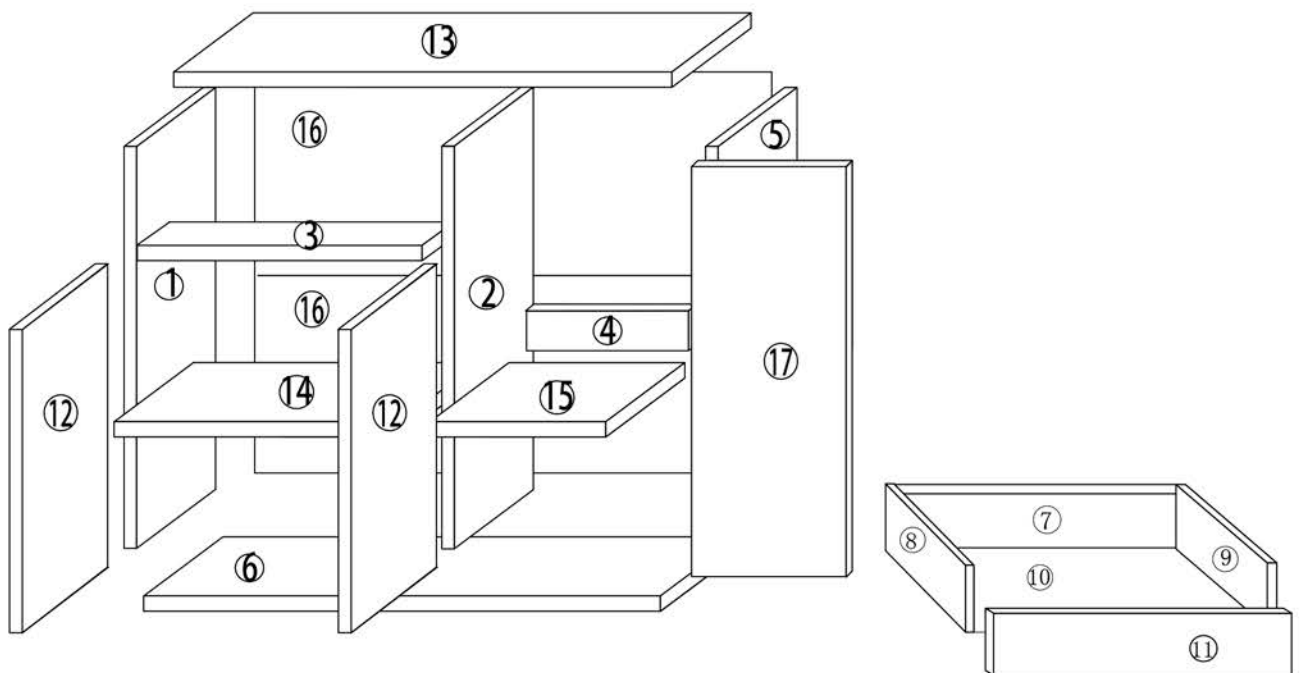

Sideboard

WL1.333

WL1.334

- | | | | | | | | | | | | | |
|---|---|---|---|---|---|---|---|---|---|---|---|--------|
|  |  |  |  |  |  |  |  |  |  |  |  | |
| 5X40MM | 8X30MM | 3.5X14MM | 7X39MM | EX6 | FX1 | GX1 | 5X23MM | 3X16MM | JX20 | KX5 | LX1 | 4X18MM |
| AX18 | BX16 | CX36 | DX10 | | | | HX4 | IX8 | | | | MX20 |
|  |  |  |  | | | | | | | | | |
| CLX1 | CRX1 | DLX1 | DRX1 | | | | | | | | | |

1

2

3

4

5

6

7

8