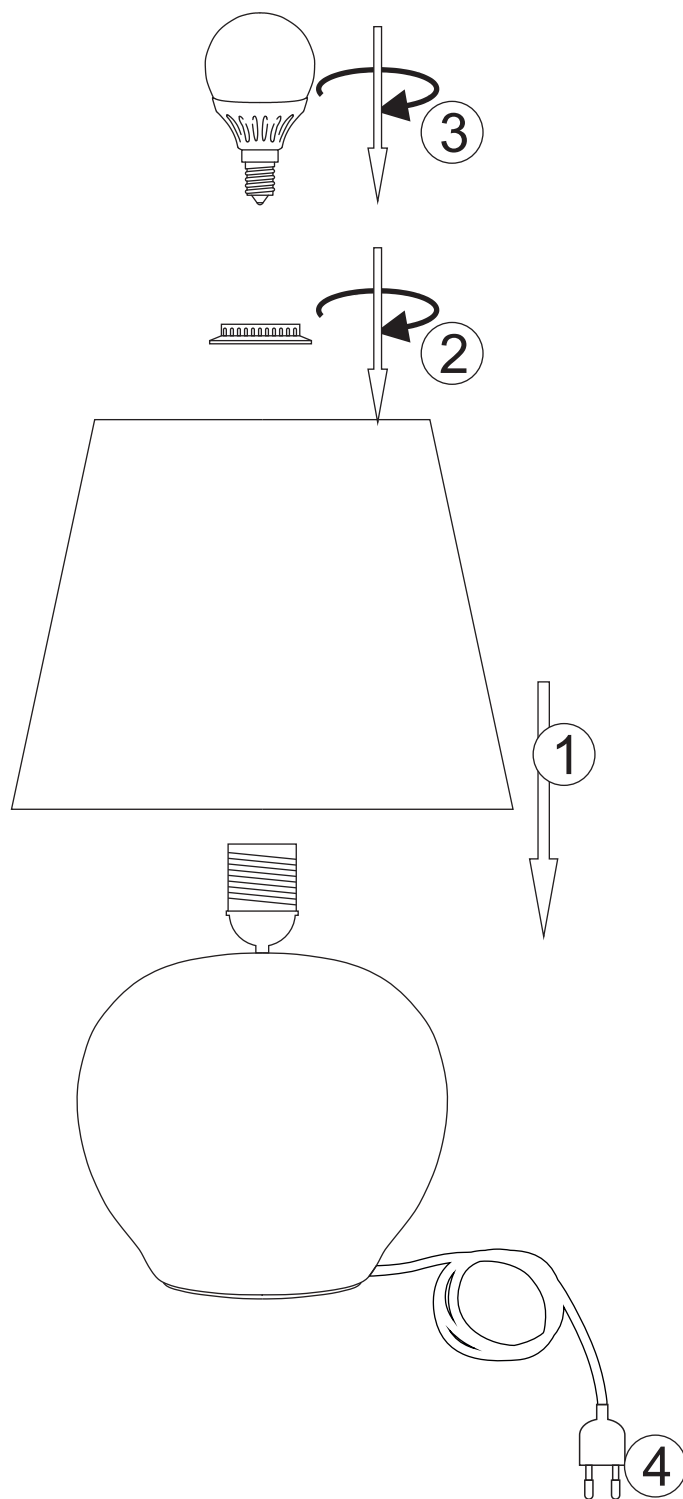

C31384MM / 82271184-02

modern living 

AC 220-240V, 50Hz
1 X E14, 40W MAX