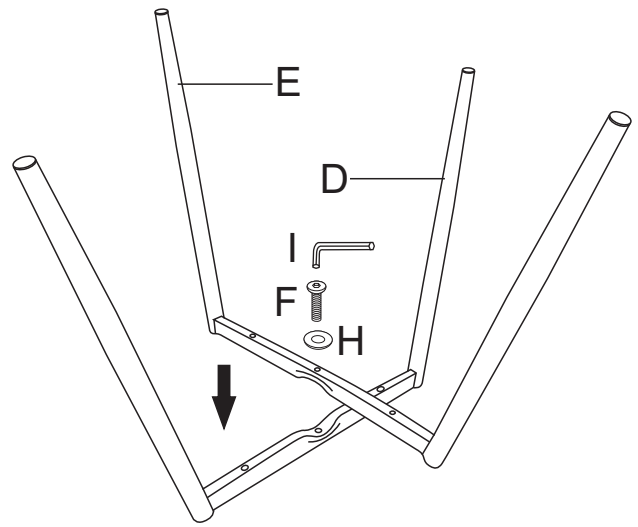

00550094/01/02

XXXLutz KG  
Roemerstrasse 39  
AT-4600 Wels

livetastic

Ax1 	Bx1(L) 	Cx1(R) 	Dx1 	Ex1 
Fx5  M6x23mm	Gx4  M6x40mm	Hx9  M6x16mm	Ix1  5#	

1

Ax1	Bx1 (L)	Cx1 (R)	Fx4	Hx4	Ix1

2

Dx1	Ex1	Fx1	Hx1	Ix1

3

Gx4	Hx4	Ix1

4