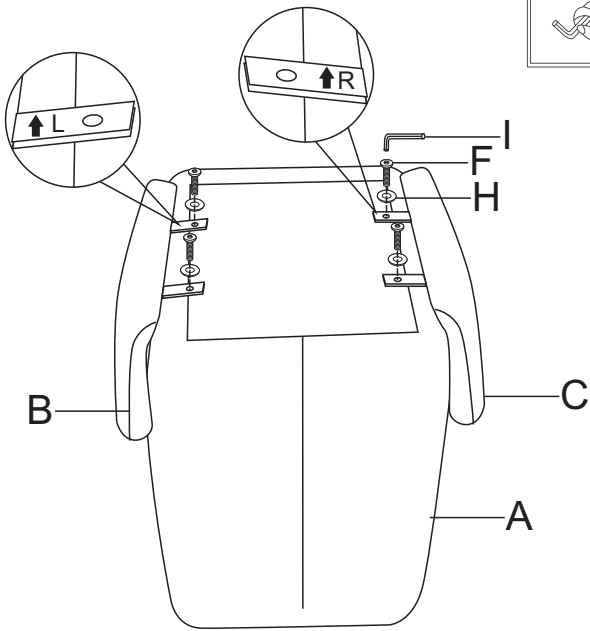

00550094/01/02

XXXLutz KG  
Roemerstrasse 39  
AT-4600 Wels

livetastic

Ax1 	Bx1(L) 	Cx1(R) 	Dx1 	Ex1 
Fx5  M6x23mm	Gx4  M6x40mm	Hx9  M6x16mm	Ix1  5#	

1

Ax1	Bx1 (L)	Cx1 (R)	Fx4	Hx4	Ix1

2

Dx1	Ex1	Fx1	Hx1	Ix1

3

Gx4	Hx4	Ix1

4