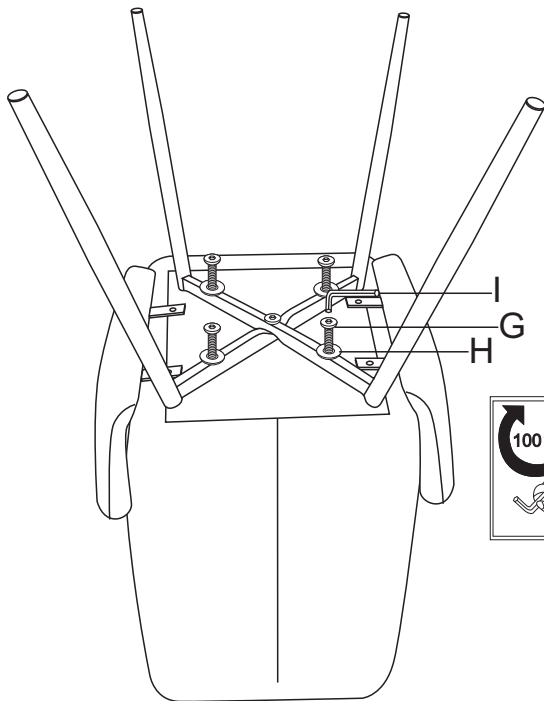

00550094/01/02

XXXLutz KG  
Roemerstrasse 39  
AT-4600 Wels

livetastic

Ax1 	Bx1(L) 	Cx1(R) 	Dx1 	Ex1 
Fx5  M6x23mm	Gx4  M6x40mm	Hx9  M6x16mm	Ix1  5#	

1

Ax1	Bx1 (L)	Cx1 (R)	Fx4	Hx4	Ix1

2

Dx1	Ex1	Fx1	Hx1	Ix1

3

Gx4	Hx4	Ix1

4