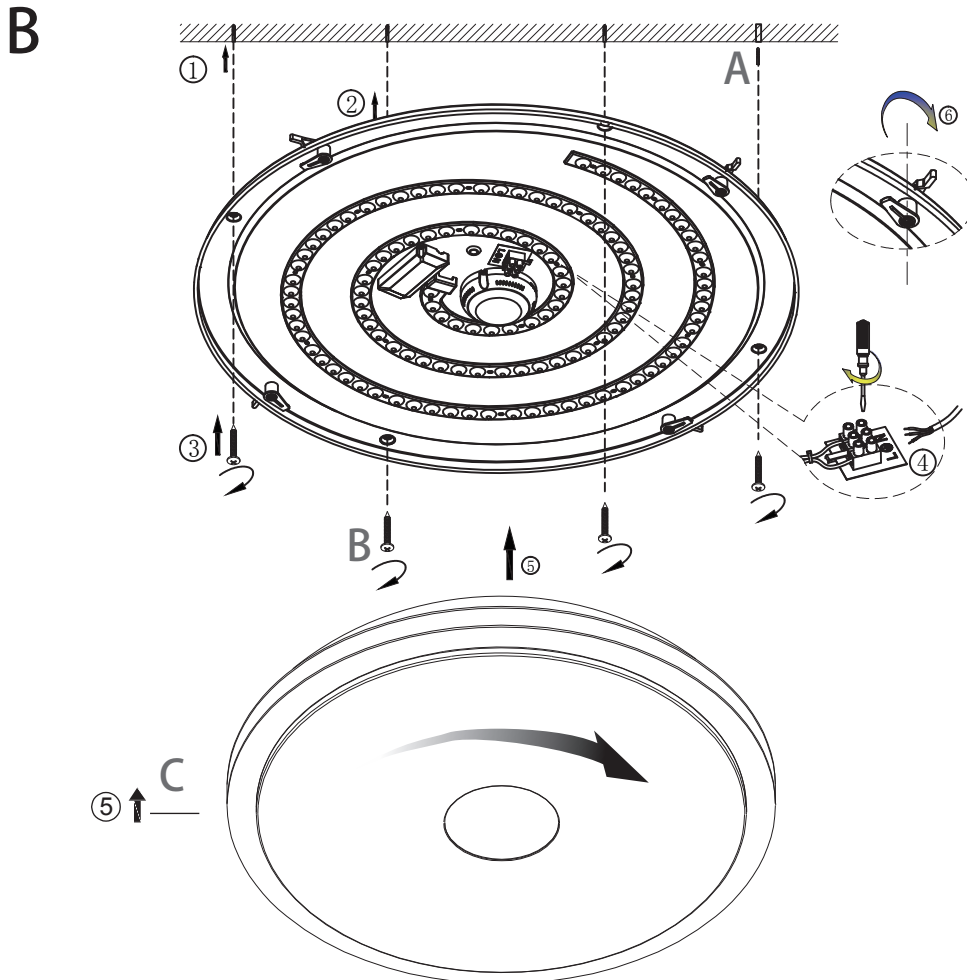

premium living
by momax

81810522-01

- Synchronize
- 30s AUS
- 3000K/4500K/6000K
- Night light

PART		
CODE	SPART PARTS	
A		X4 PCS
B		X4 PCS
C		X1 PCS
D		X1 PCS
E		X2 PCS

Battery: 2 x AAA 1.5V