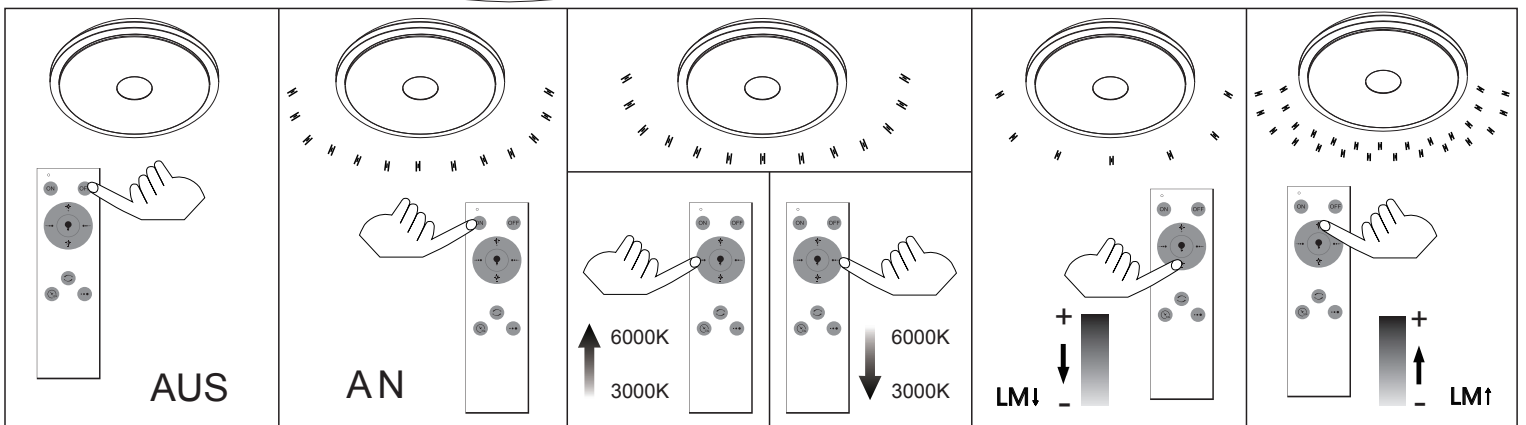

premium living
by momax

81810522-01

- Synchronize
- 30s AUS
- 3000K/4500K/6000K
- Night light

PART		
CODE	SPART PARTS	
A		X4 PCS
B		X4 PCS
C		X1 PCS
D		X1 PCS
E		X2 PCS

Battery: 2 x AAA 1.5V