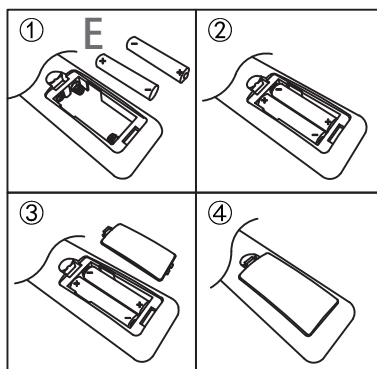

premium living
by momax

81810522-01

- Synchronize
- 30s AUS
- 3000K/4500K/6000K
- Night light

PART		
CODE	SPART PARTS	
A		X4 PCS
B		X4 PCS
C		X1 PCS
D		X1 PCS
E		X2 PCS

Battery: 2 x AAA 1.5V