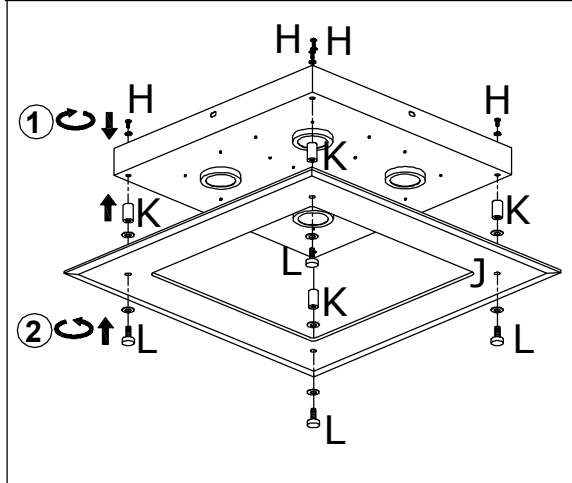

# Luca BESSONI

81810411

B

spare parts		
code	parts	
A		x 8PCS
B		x 8PCS
C		x 1PCS
D		x 5PCS
E		x 30PCS
F		x 4PCS
G		x 4PCS
H		x 8PCS
I		x 1 PCS
J		x 1 PCS
K		x 4PCS
L		x 4PCS
M		x 12PCS