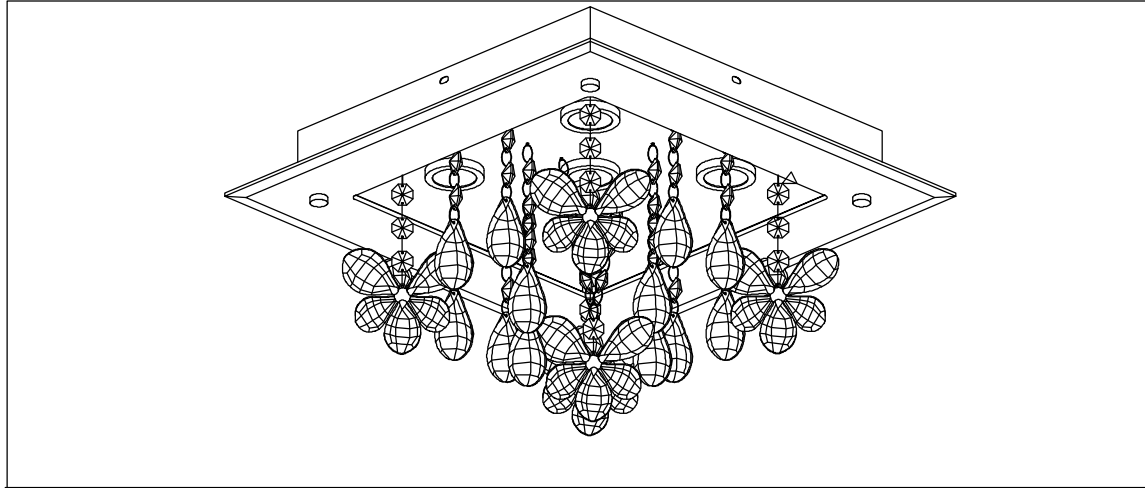

# Luca BESSONI

81810411

B

spare parts		
code	parts	
A		x 8PCS
B		x 8PCS
C		x 1PCS
D		x 5PCS
E		x 30PCS
F		x 4PCS
G		x 4PCS
H		x 8PCS
I		x 1 PCS
J		x 1 PCS
K		x 4PCS
L		x 4PCS
M		x 12PCS