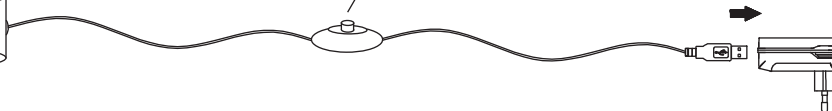

C40801MX / 82272068

Luca  
**BESSONI**

ACCESSORIES		
 1x	Included	✓
Plug USB-A USB-Output: DC 5V	Not included	

On/Off

**MX Logistika SL, spol.s.r.o**  
ROZNAVSKA 32  
SK-82104 BRATISLAVA  
Slovakia  
UID: SK2022467568  
www.moebelix.com  
info@moebelix.at