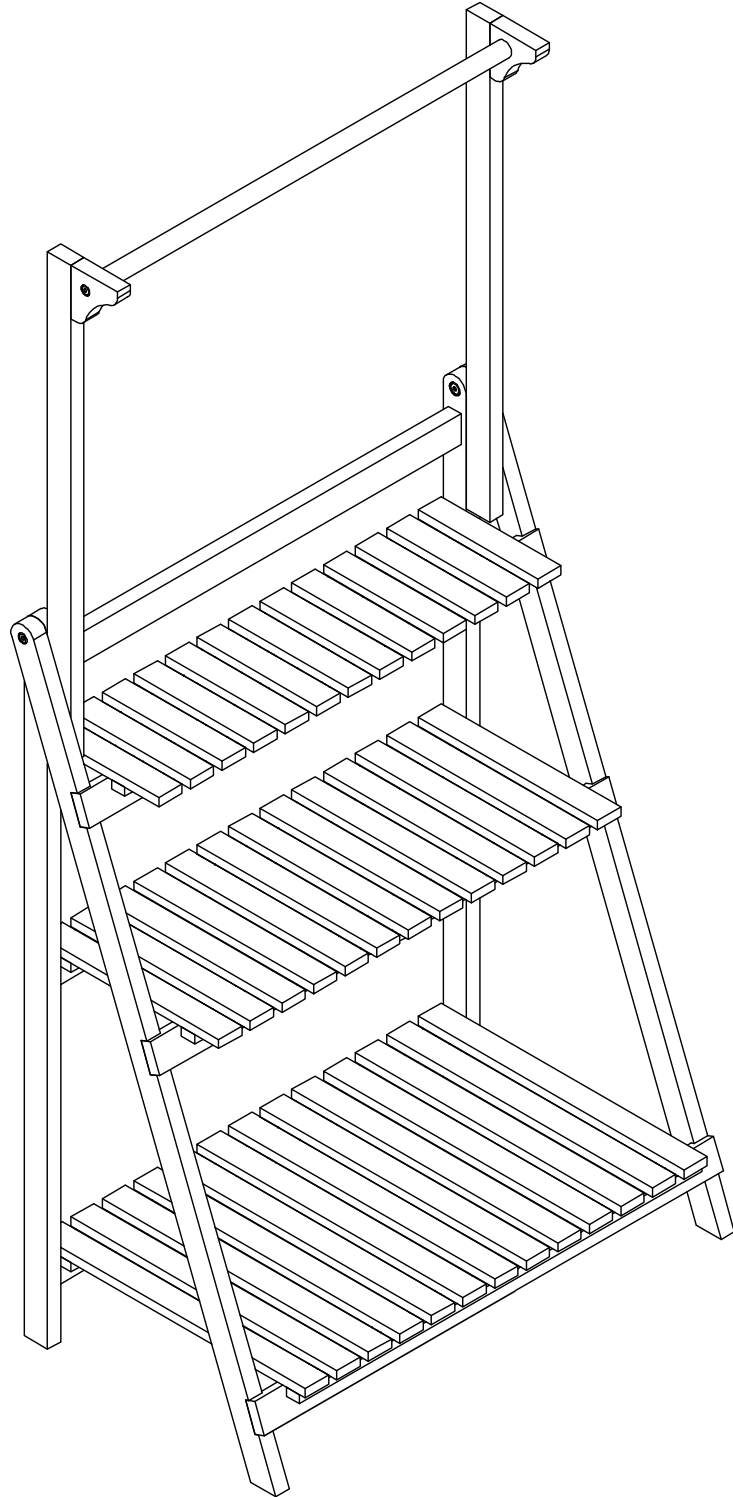

ASSEMBLY INSTRUCTIONS: 12540075/01

BELDANO

MX Logistika SL, spol. s.r.o
Roznavska 32
SK-82104 Bratislava 2-Ruzinov, Slovakia

ASSEMBLY INSTRUCTIONS: 12540075/01

No	Name of Hardware	Q.ty	Fig
1	Screw M6x60	4	
2	Screw M6x40	2	
3	Screw M4x12	22	
4	Bas L 20x20	6	
5	Bas L 30x20	5	
6	Allen Key	1	

A x 1

B x 1

C x 1

D x 1

E x 2

F x 1

G x 1

ASSEMBLY INSTRUCTIONS: 12540075/01