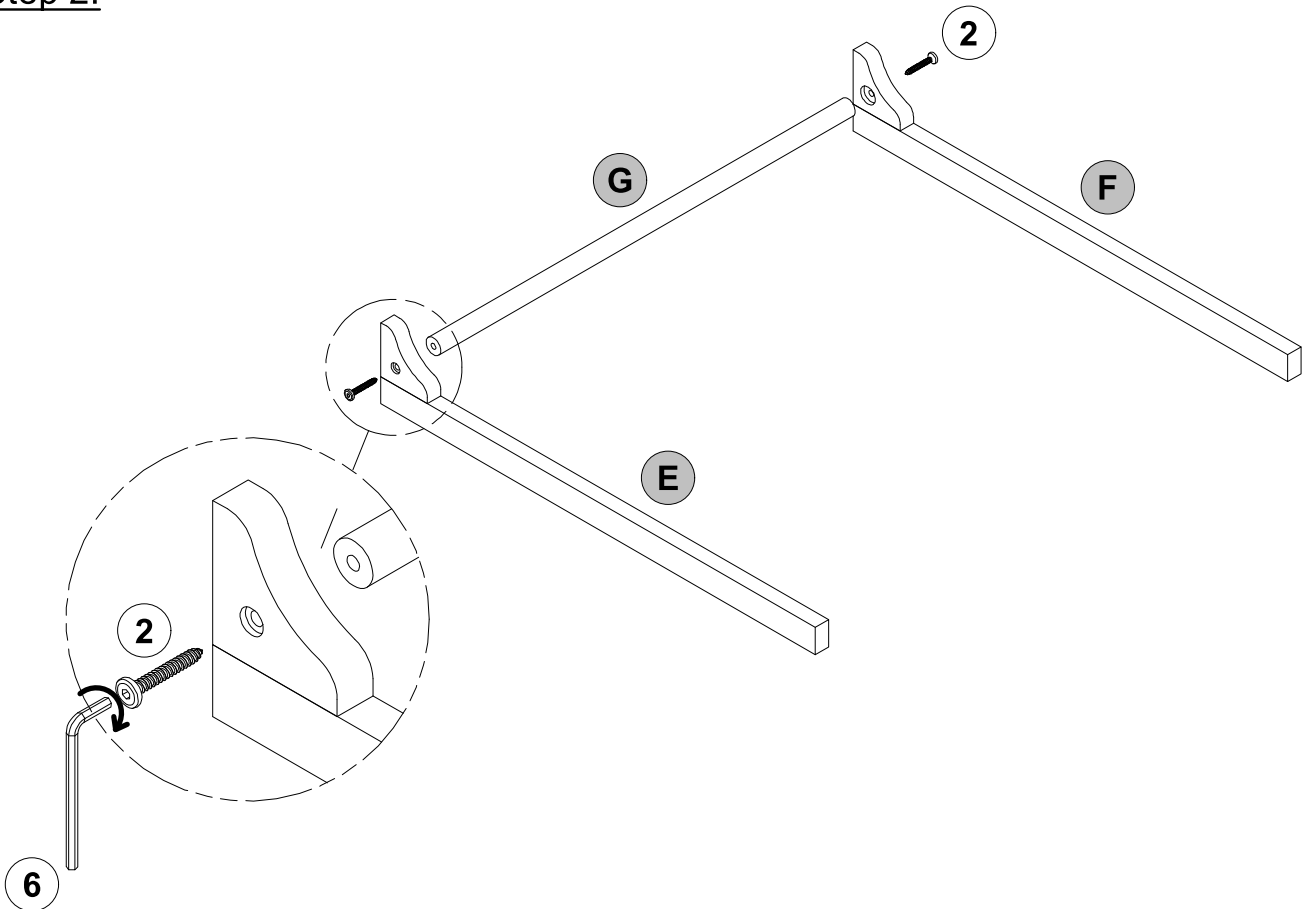

ASSEMBLY INSTRUCTIONS: 12540075/01

BELDANO

MX Logistika SL, spol. s.r.o
Roznavska 32
SK-82104 Bratislava 2-Ruzinov, Slovakia

ASSEMBLY INSTRUCTIONS: 12540075/01

No	Name of Hardware	Q.ty	Fig
1	Screw M6x60	4	
2	Screw M6x40	2	
3	Screw M4x12	22	
4	Bas L 20x20	6	
5	Bas L 30x20	5	
6	Allen Key	1	

A x 1

B x 1

C x 1

D x 1

E x 2

F x 1

G x 1

ASSEMBLY INSTRUCTIONS: 12540075/01

Step 1:

Step 2:

ASSEMBLY INSTRUCTIONS: 12540075/01

Step 3:

Step 4: