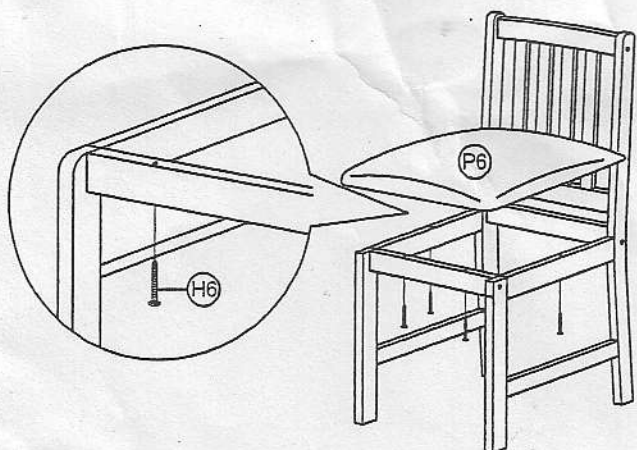

STEP 3

COMPLETE ASSEMBLY

CAUTION - To avoid any risk of suffocation to children and animals, dispose off plastic bags immediately.
- Keep all hardware parts out of reach of children.