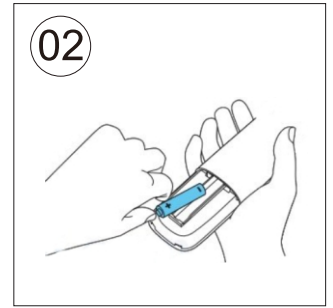

modern living

by mömax

81810418-02

B

D —   = 2 x AAA 1,5V battery incl

81810418-02

spare parts		
code	part	
A		x4
B		x4
C		x1
D		x2