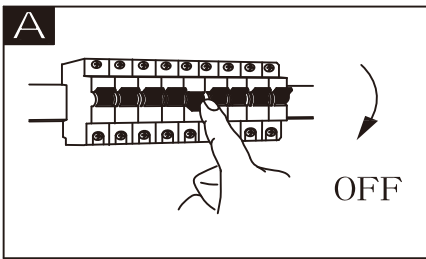

modern living

by mömax

81810418-02

B

D —   = 2 x AAA 1,5V battery incl

81810418-02

spare parts		
code	part	
A		x4
B		x4
C		x1
D		x2