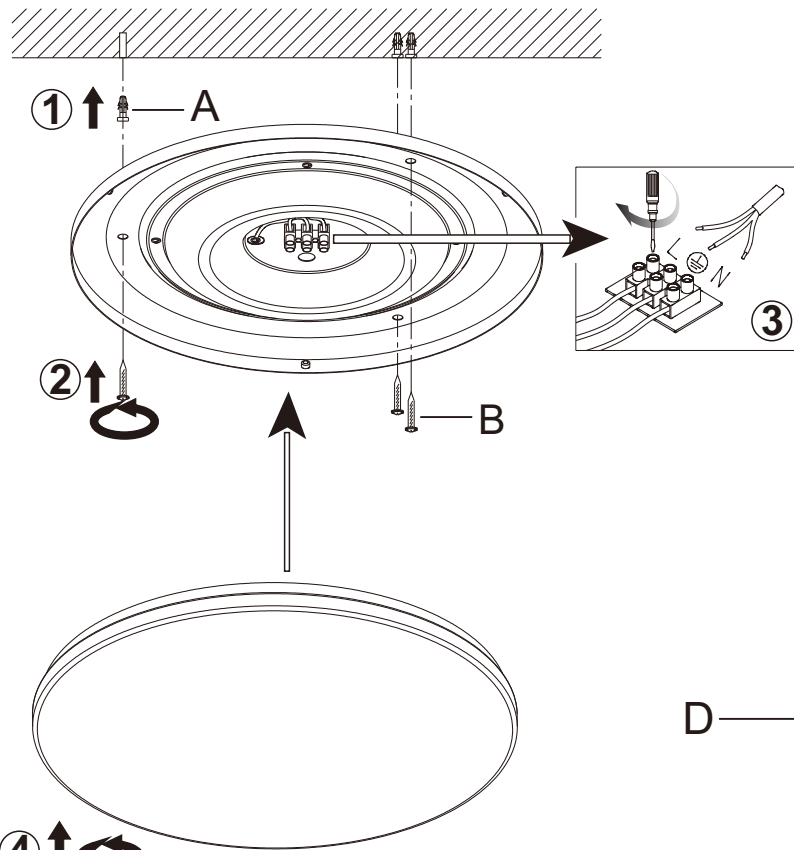

modern living

by mömax

81810418-02

B

D —   = 2 x AAA 1,5V battery incl

81810418-02

spare parts		
code	part	
A		x4
B		x4
C		x1
D		x2