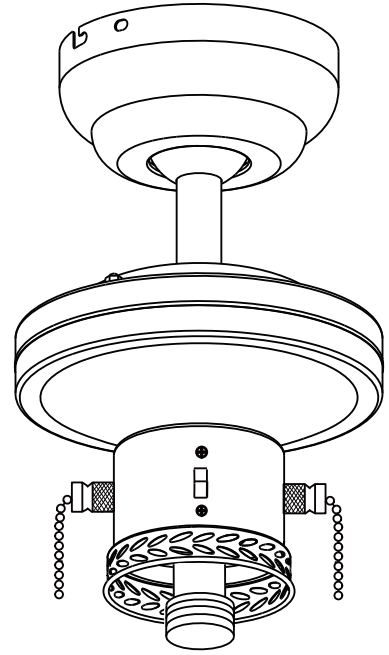

MOTOR:50W
BULB:1×max 60W E27
INPUT:220-240V~ 50Hz

(C) x4

(D) x4

(B)

(E) x1

(A)

(H)

x2

13

14

Warning icons: a broken glass, a warning triangle with an exclamation mark, a crossed-out screwdriver, and a circular icon with the letter 'E' next to a stack of rings.

16