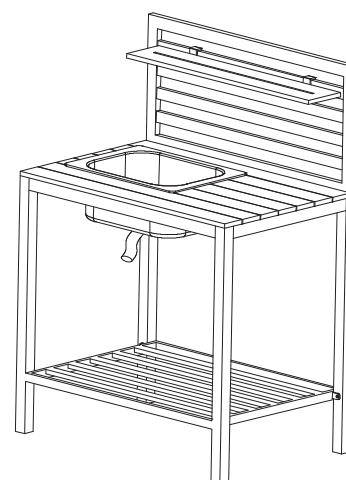

Montageanleitung
Assembly instructions

Valerian (Soul Kitchen II)

Alu Kitchen Table with Sink

Art. 24470023-02

Montageanleitung
Assembly instructions

Valerian (Soul Kitchen II)

Alu Kitchen Table with Sink

Art. 24470023-02

A		2
B		2
C		1
D		1
E		1
G		1
H		1
I	 M6*20mm	12

J	 M6*55mm	2
K		1
L		14
M		1
N		14

Montageanleitung Assembly instructions

Valerian (Soul Kitchen II)

Alu Kitchen Table with Sink

Art. 24470023-02

3.

4.

Montageanleitung
Assembly instructions

Valerian (Soul Kitchen II)

Alu Kitchen Table with Sink

Art. 24470023-02

7.

Montageanleitung
Assembly instructions

Valerian (Soul Kitchen II)

Alu Kitchen Table with Sink