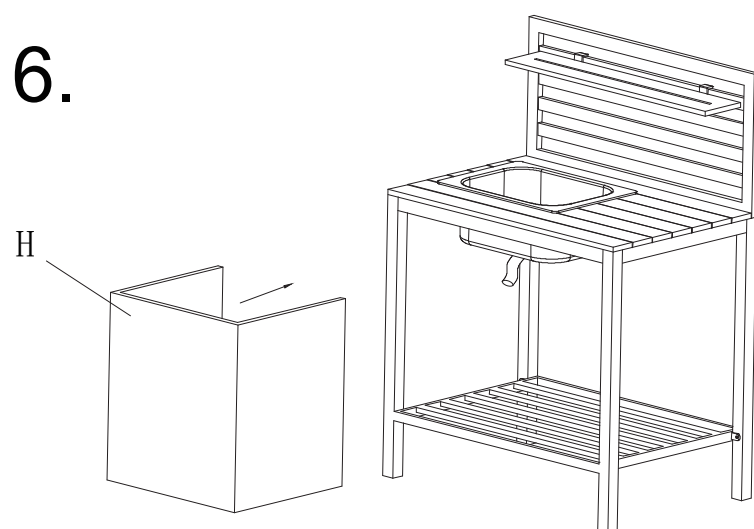

Montageanleitung
Assembly instructions

Valerian (Soul Kitchen II)

Alu Kitchen Table with Sink

Art. 24470023-02

Montageanleitung
Assembly instructions

Valerian (Soul Kitchen II)

Alu Kitchen Table with Sink

Art. 24470023-02

A		2
B		2
C		1
D		1
E		1
G		1
H		1
I	 M6*20mm	12

J	 M6*55mm	2
K		1
L		14
M		1
N		14

Montageanleitung Assembly instructions

Valerian (Soul Kitchen II)

Alu Kitchen Table with Sink

Art. 24470023-02

3.

4.

Montageanleitung
Assembly instructions

Valerian (Soul Kitchen II)

Alu Kitchen Table with Sink

Art. 24470023-02

7.

Montageanleitung
Assembly instructions

Valerian (Soul Kitchen II)

Alu Kitchen Table with Sink