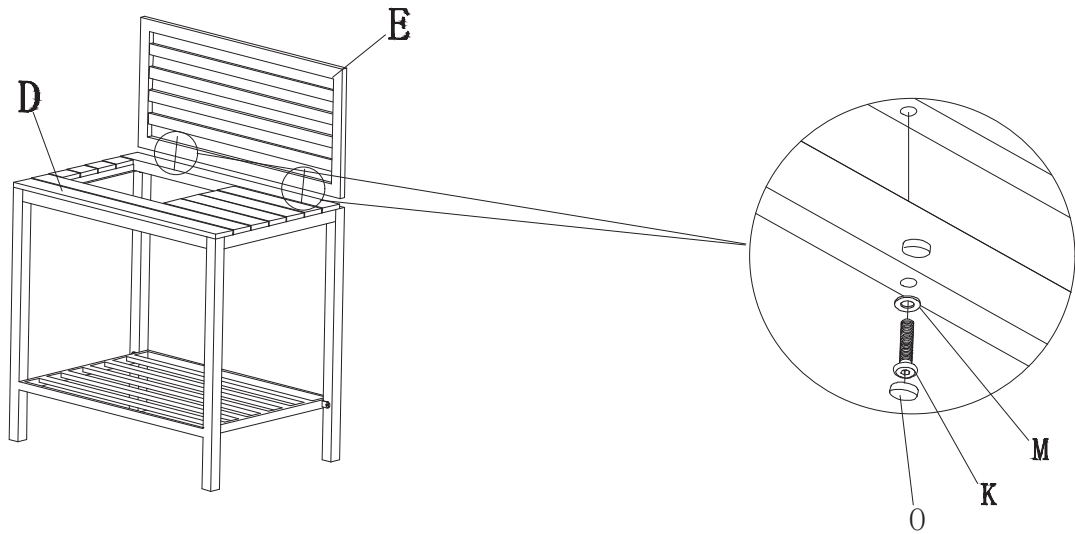

A		2
B		2
C		1
D		1
E		1
G		1
H		1
I	 M6*20mm	12

J	 M6*55mm	2
K		1
L		14
M		1
N		14

Montageanleitung Assembly instructions

Valerian (Soul Kitchen II)

Alu Kitchen Table with Sink

Art. 24470023-02

3.

4.

Montageanleitung
Assembly instructions

Valerian (Soul Kitchen II)

Alu Kitchen Table with Sink

Art. 24470023-02

7.

Montageanleitung
Assembly instructions

Valerian (Soul Kitchen II)

Alu Kitchen Table with Sink