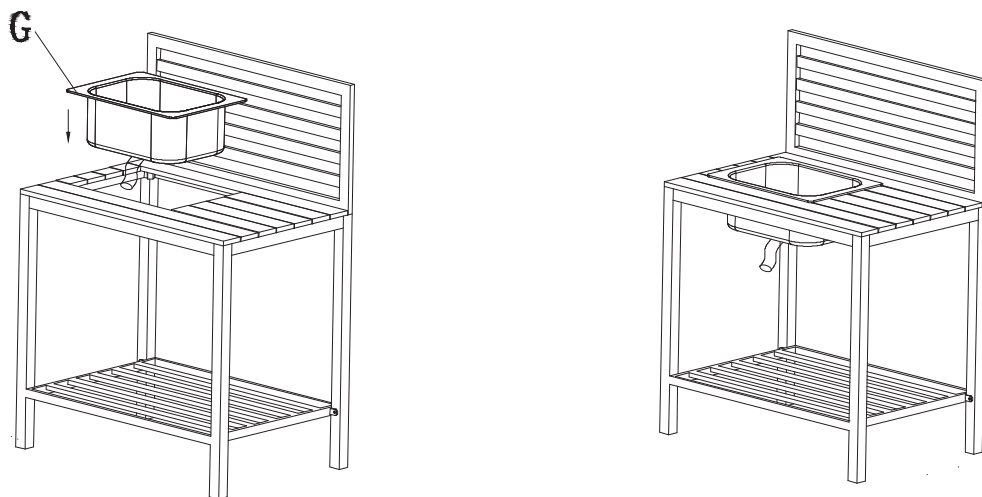

Montageanleitung
Assembly instructions

Valerian (Soul Kitchen II)

Alu Kitchen Table with Sink

Art. 24470023-02

Montageanleitung
Assembly instructions

Valerian (Soul Kitchen II)

Alu Kitchen Table with Sink

Art. 24470023-02

A		2
B		2
C		1
D		1
E		1
G		1
H		1
I	 M6*20mm	12

J	 M6*55mm	2
K		1
L		14
M		1
N		14

Montageanleitung Assembly instructions

Valerian (Soul Kitchen II)

Alu Kitchen Table with Sink

Art. 24470023-02

3.

4.

Montageanleitung
Assembly instructions

Valerian (Soul Kitchen II)

Alu Kitchen Table with Sink

Art. 24470023-02

7.

Montageanleitung
Assembly instructions

Valerian (Soul Kitchen II)

Alu Kitchen Table with Sink