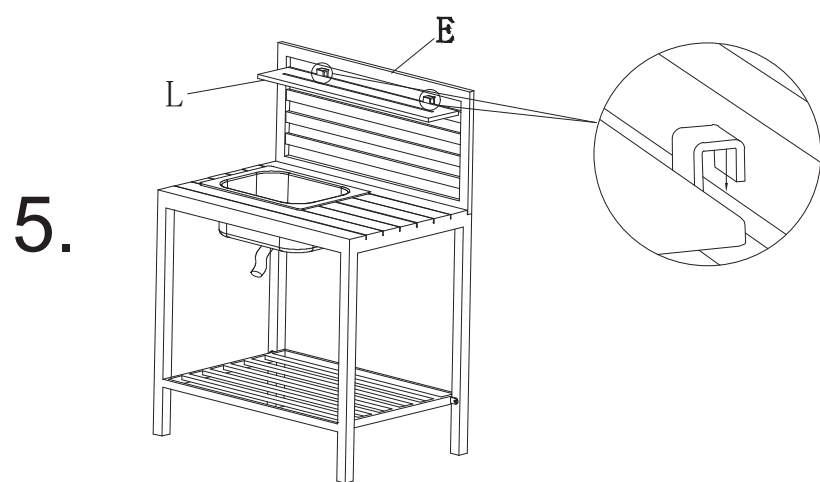

Montageanleitung
Assembly instructions

Valerian (Soul Kitchen II)

Alu Kitchen Table with Sink

Art. 24470023-02

Montageanleitung
Assembly instructions

Valerian (Soul Kitchen II)

Alu Kitchen Table with Sink

Art. 24470023-02

A		2
B		2
C		1
D		1
E		1
G		1
H		1
I	 M6*20mm	12

J	 M6*55mm	2
K		1
L		14
M		1
N		14

Montageanleitung Assembly instructions

Valerian (Soul Kitchen II)

Alu Kitchen Table with Sink

Art. 24470023-02

3.

4.

Montageanleitung
Assembly instructions

Valerian (Soul Kitchen II)

Alu Kitchen Table with Sink

Art. 24470023-02

7.

Montageanleitung
Assembly instructions

Valerian (Soul Kitchen II)

Alu Kitchen Table with Sink