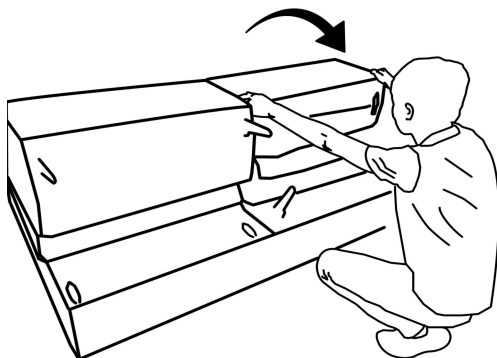

Assembly instruction

AUFBAUANLEITUNG / Návod / Instruktioner

SOFA
ITEM NO.
24240022-01/02
GA832HA/NIGHTLINE
3ALP+CR+CT,3ARP+CL+CT

5