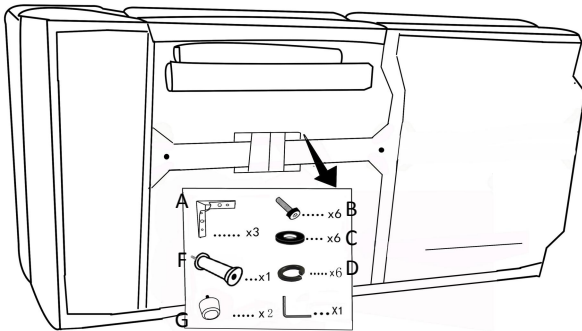

Assembly instruction

AUFBAUANLEITUNG / Návod / Instruktioner

SOFA
ITEM NO.
24240022-01/02
GA832HA/NIGHTLINE
3ALP+CR+CT,3ARP+CL+CT

24240022-01(Right)
24240022-02(Left)

No.	HARDWARE	SPECIFICATION	QTY
A		130*130*135mm	6PCS
B		Φ 8*45mm	12PCS
C		Φ10*18mm	12PCS
D		Φ10	12PCS
E		Φ45/60*130	4PCS
F		Φ 38*130	3PCS
G		Φ 50*35mm	2PCS
H		6*80*80	2PCS
I			1PCS
J			2PCS
K			1PCS
L			1PCS

1

2

3

4