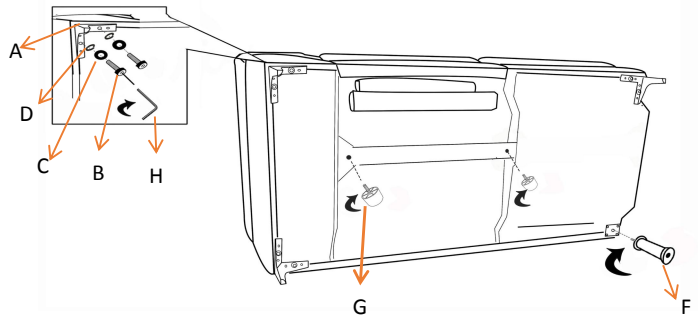

Assembly instruction

AUFBAUANLEITUNG / Návod / Instruktioner

SOFA
ITEM NO.
24240022-01/02
GA832HA/NIGHTLINE
3ALP+CR+CT,3ARP+CL+CT

24240022-01(Right)
24240022-02(Left)

No.	HARDWARE	SPECIFICATION	QTY
A		130*130*135mm	6PCS
B		Φ 8*45mm	12PCS
C		Φ10*18mm	12PCS
D		Φ10	12PCS
E		Φ45/60*130	4PCS
F		Φ 38*130	3PCS
G		Φ 50*35mm	2PCS
H		6*80*80	2PCS
I			1PCS
J			2PCS
K			1PCS
L			1PCS

1

2

3

4