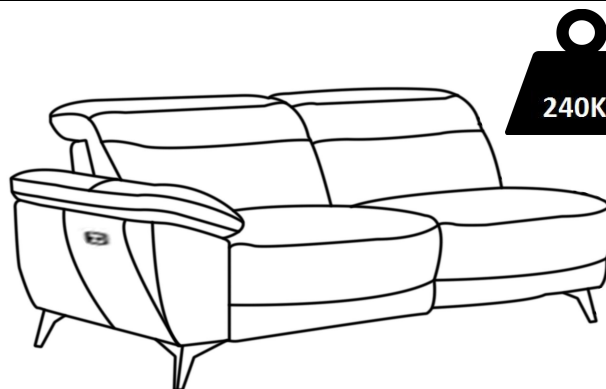

Assembly instruction

AUFBAUANLEITUNG / Návod / Instruktioner

SOFA
ITEM NO.
24240022-01/02
GA832HA/NIGHTLINE
3ALP+CR+CT,3ARP+CL+CT

5

6

7

8

9

10

11

12