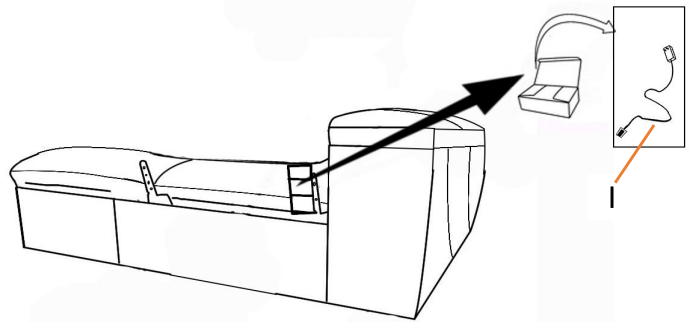

Assembly instruction

AUFBAUANLEITUNG / Návod / Instruktioner

SOFA
ITEM NO.
24240022-01/02
GA832HA/NIGHTLINE
3ALP+CR+CT,3ARP+CL+CT

24240022-01(Right)
24240022-02(Left)

No.	HARDWARE	SPECIFICATION	QTY
A		130*130*135mm	6PCS
B		Φ 8*45mm	12PCS
C		Φ10*18mm	12PCS
D		Φ10	12PCS
E		Φ45/60*130	4PCS
F		Φ 38*130	3PCS
G		Φ 50*35mm	2PCS
H		6*80*80	2PCS
I			1PCS
J			2PCS
K			1PCS
L			1PCS

1

2

3

4