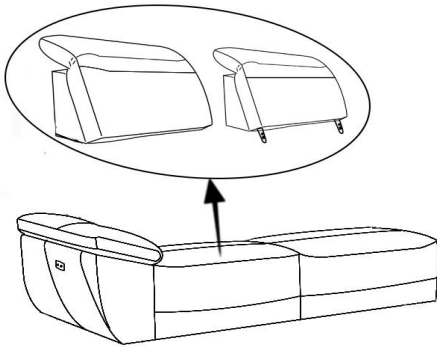

24240022-01(Right)
24240022-02(Left)

No.	HARDWARE	SPECIFICATION	QTY
A		130*130*135mm	6PCS
B		Φ 8*45mm	12PCS
C		Φ10*18mm	12PCS
D		Φ10	12PCS
E		Φ45/60*130	4PCS
F		Φ 38*130	3PCS
G		Φ 50*35mm	2PCS
H		6*80*80	2PCS
I			1PCS
J			2PCS
K			1PCS
L			1PCS

1