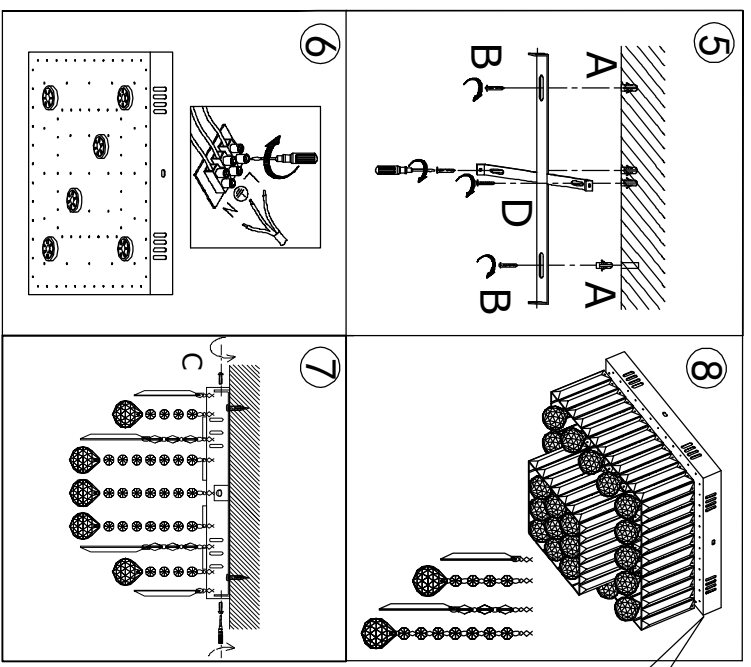

# MÖBELIX

81810183

**B**

spare parts	
code	part
A	x 4PCS
B	x 4PCS
C	x 4PCS
D	x 1 PCS
E	x 48PCS
F	x 16PCS
G	x 28PCS
H	x 9PCS
I	x 76PCS
J	x 25PCS