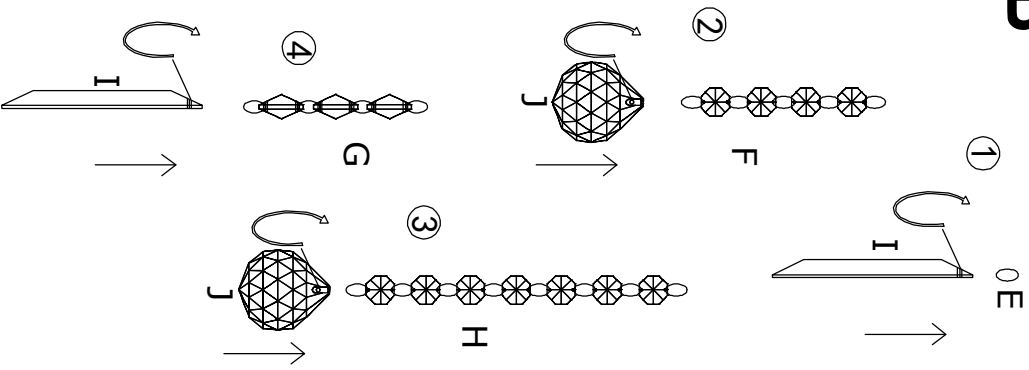

# MÖBELIX

81810183

**B**

spare parts	
code	part
A	x 4PCS
B	x 4PCS
C	x 4PCS
D	x 1 PCS
E	x 48PCS
F	x 16PCS
G	x 28PCS
H	x 9PCS
I	x 76PCS
J	x 25PCS