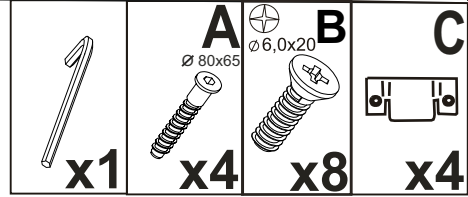

FIXIE Ecksofa

	↙	↖	↗	PCS	📦
①	1270	930	880	x1	1/2
②	1650	700	880	x1	2/3
③	930	100	580	x1	2/2
④	930	100	580	x1	2/2

Rhf

Lhf

I.

II.

III.

Rhf

Lhf

Rhf

 x1	 A Ø 80x65 x2	 B Ø 6,0x20 x8	 C x4	
---	---	--	--	---

Rhf

Lhf

Lhf

Rhf

Lhf