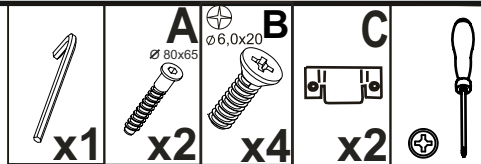

FIXIE Ecksofa

	↙	↖	↗	PCS	📦
①	1270	930	880	x1	1/2
②	1650	700	880	x1	2/3
③	930	100	580	x1	2/2
④	930	100	580	x1	2/2

Rhf

Lhf

I.

II.

III.

Rhf

Lhf

Rhf

 x1	 A Ø 80x65 x2	 B Ø 6,0x20 x8	 C x4	
---	---	--	--	---

Rhf

Lhf

Lhf

Rhf

Lhf