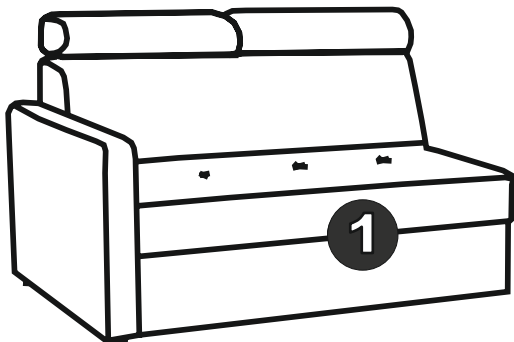

FIXIE Ecksofa

	↙	↖	↗	PCS	📦
①	1270	930	880	x1	1/2
②	1650	700	880	x1	2/3
③	930	100	580	x1	2/2
④	930	100	580	x1	2/2

Rhf

Lhf

I.

II.

III.

Rhf

Lhf

Rhf

 x1	 A Ø 80x65 x2	 B Ø 6,0x20 x8	 C x4	
---	---	--	--	---

Rhf

Lhf

Lhf

Rhf

Lhf