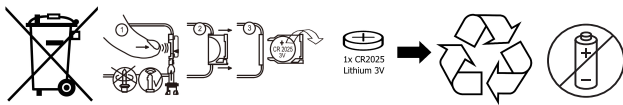

## Remote control

	Brightness+		Brightness-	
	OFF		ON	
	Color temperature +		Color temperature -	
			Single static colors	
			Timing modes	
			Warm white/Natural white/Cold white	
			Modes speed	
				Music modes