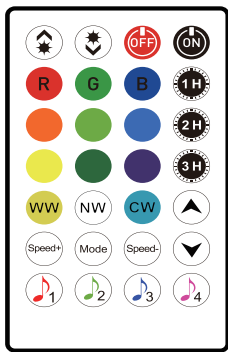

## Remote control

	Brightness+		Brightness-	
	OFF		ON	
	Color temperature +		Color temperature -	
			Single static colors	
			Timing modes	
			Warm white/Natural white/Cold white	
			Modes speed	
				Music modes