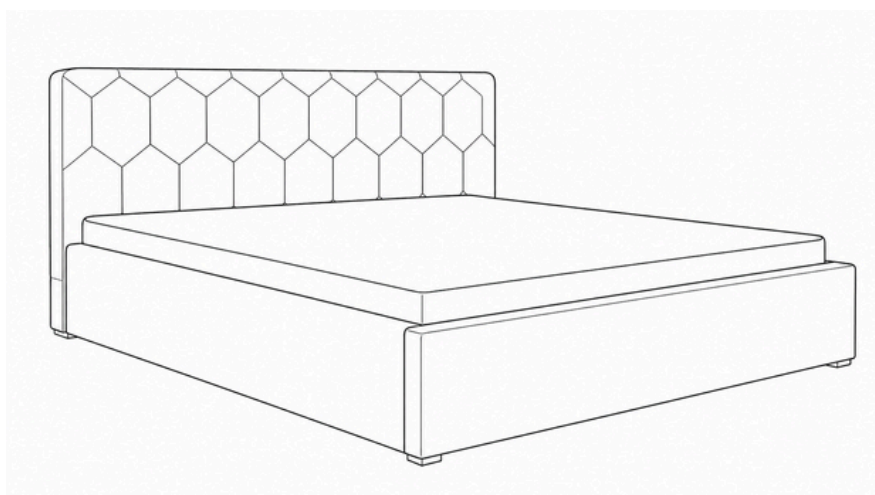

Polsterbett VERONICE

Article number

004R0014

Part number	Package
1, A	1/6
2, B	2/6
3, B	3/6
5	3/6
4, A	4/6
6	5/6
7	6/6

	Quantity	Symbol	Length	
	x12	A	1,5 CM	M8
	X8	B	3,5 CM	M6X35

1

x12

B