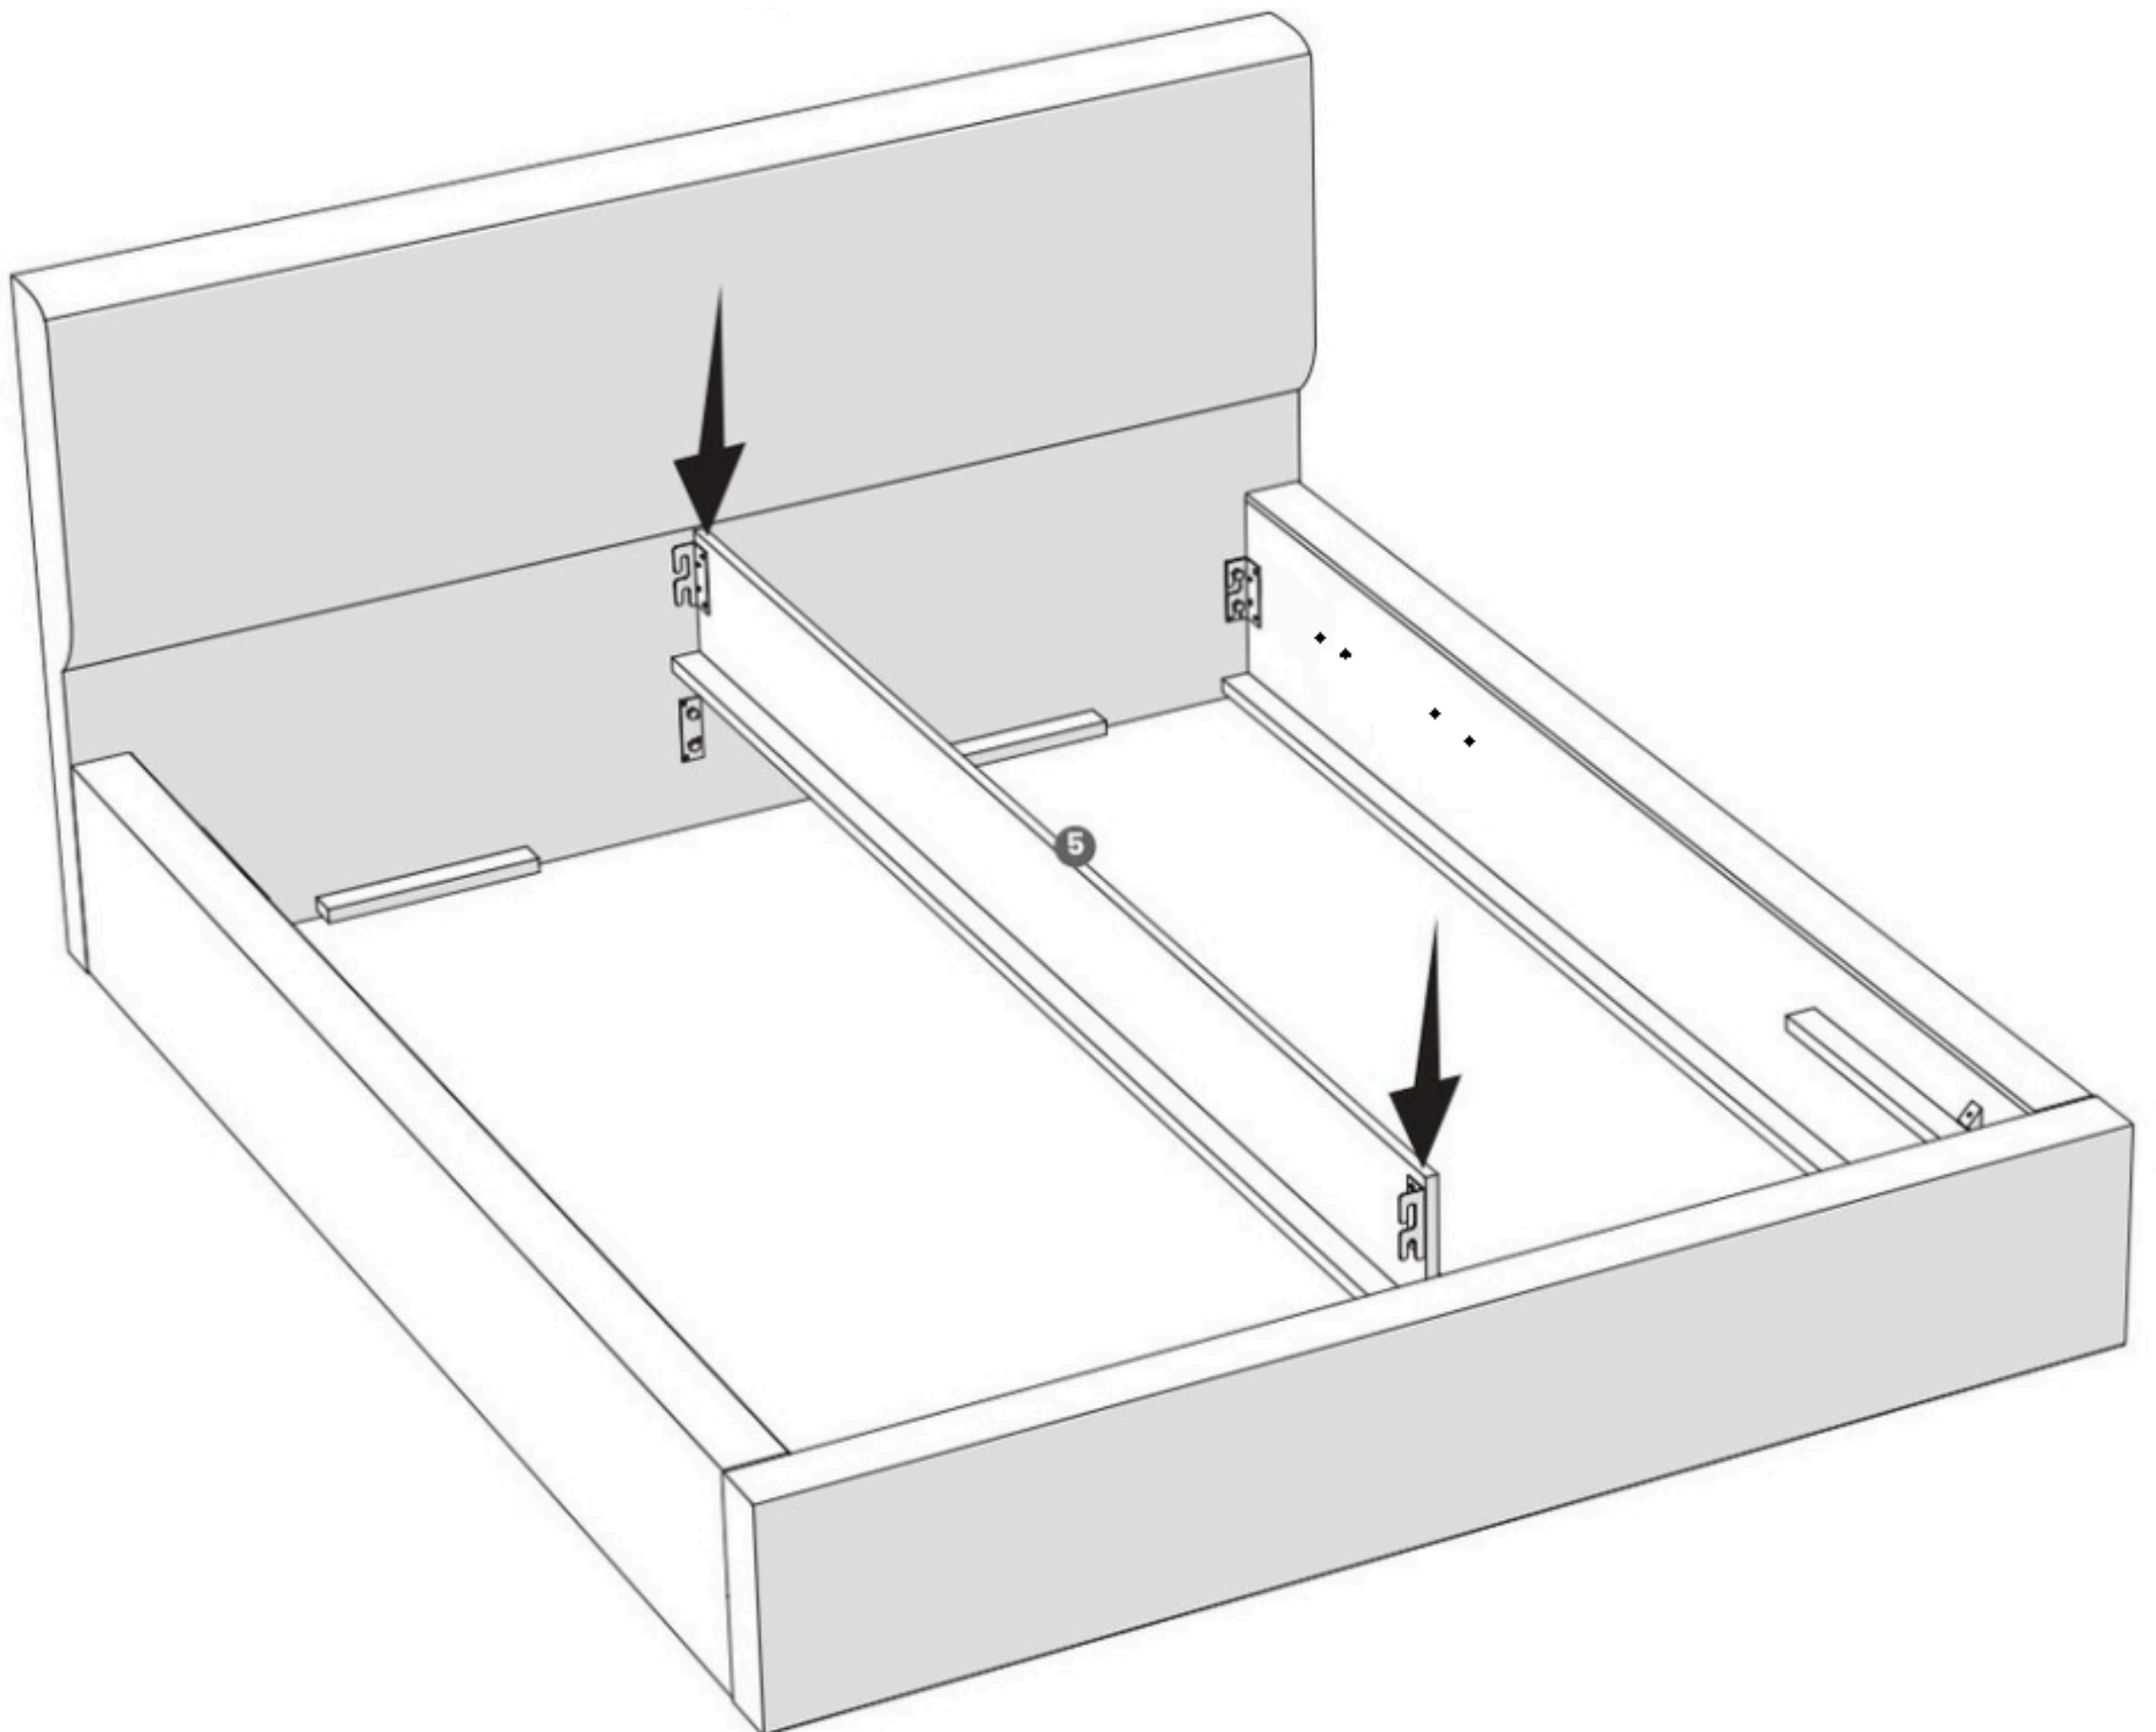

Polsterbett VERONICE

Article number

004R0014

Part number	Package
1, A	1/6
2, B	2/6
3, B	3/6
5	3/6
4, A	4/6
6	5/6
7	6/6

	Quantity	Symbol	Length	
	x12	A	1,5 CM	M8
	X8	B	3,5 CM	M6X35

1

x12

B