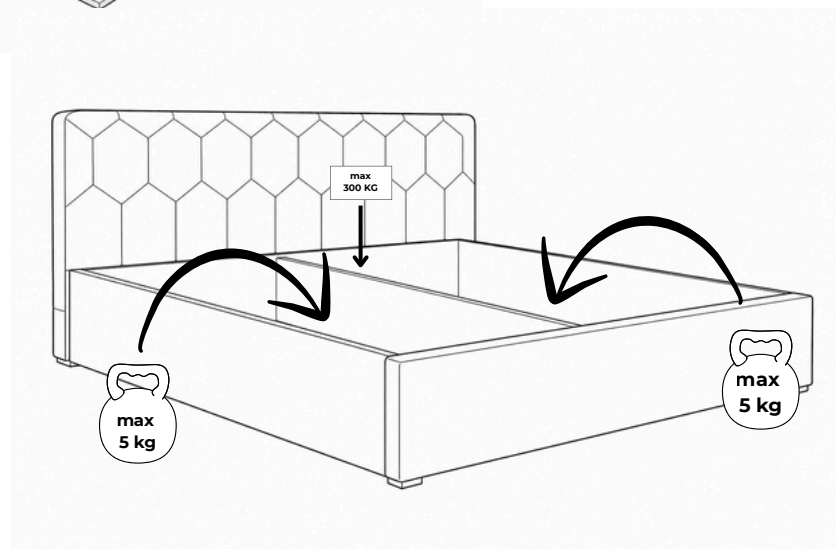

Polsterbett VERONICE

Article number

004R0014

Part number	Package
1, A	1/6
2, B	2/6
3, B	3/6
5	3/6
4, A	4/6
6	5/6
7	6/6

	Quantity	Symbol	Length	
	x12	A	1,5 CM	M8
	X8	B	3,5 CM	M6X35

1

x12

B