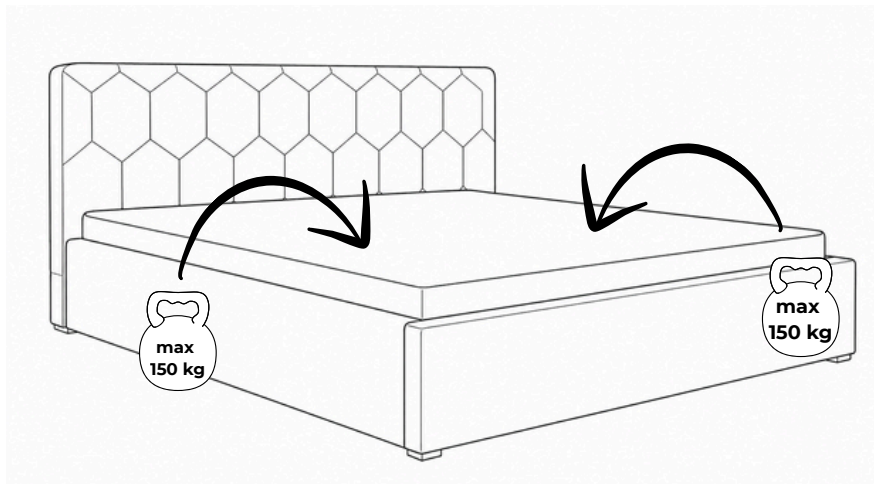

Polsterbett VERONICE

Article number

004R0014

Part number	Package
1, A	1/6
2, B	2/6
3, B	3/6
5	3/6
4, A	4/6
6	5/6
7	6/6

	Quantity	Symbol	Length	
	x12	A	1,5 CM	M8
	X8	B	3,5 CM	M6X35

1

x12

B