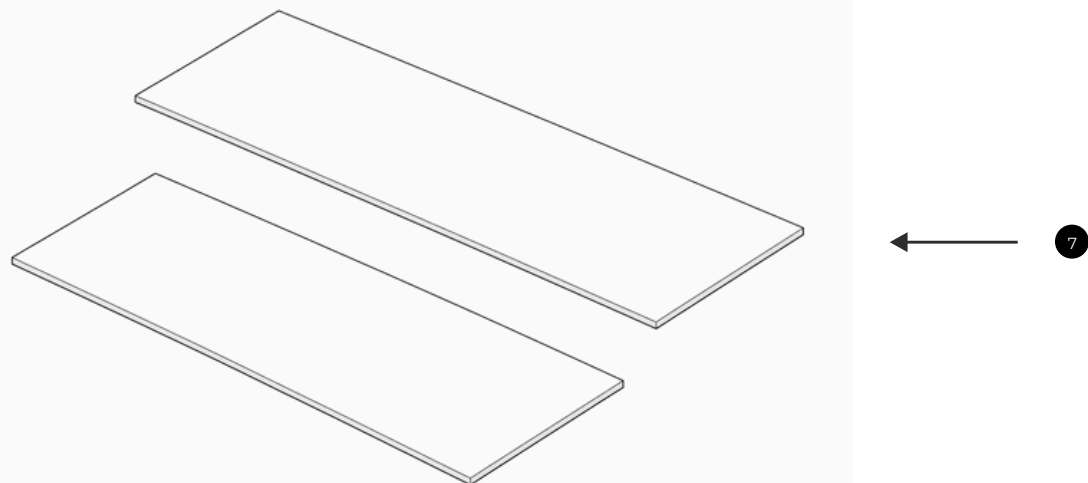

Polsterbett VERONICE

Article number

004R0014

Part number	Package
1, A	1/6
2, B	2/6
3, B	3/6
5	3/6
4, A	4/6
6	5/6
7	6/6

	Quantity	Symbol	Length	
	x12	A	1,5 CM	M8
	X8	B	3,5 CM	M6X35

1

x12

B