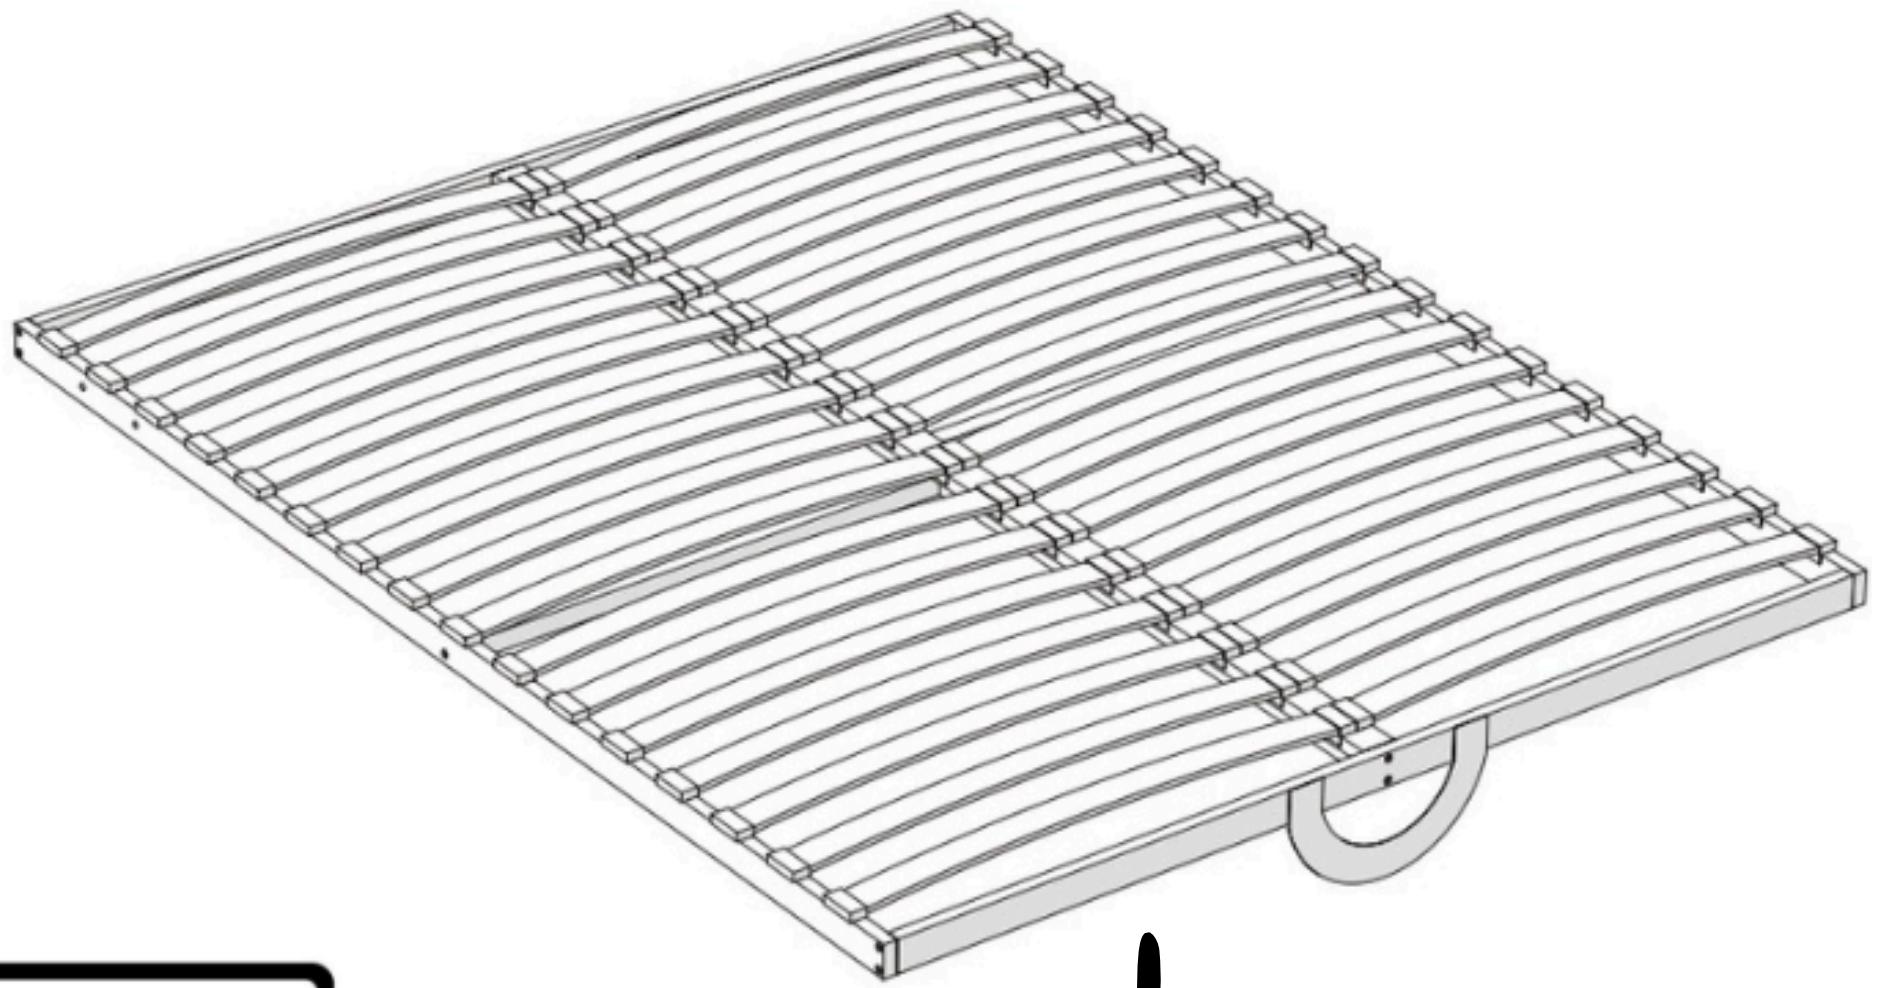

Polsterbett VERONICE

Article number

004R0014

Part number	Package
1, A	1/6
2, B	2/6
3, B	3/6
5	3/6
4, A	4/6
6	5/6
7	6/6

	Quantity	Symbol	Length	
	x12	A	1,5 CM	M8
	X8	B	3,5 CM	M6X35

1

x12

B