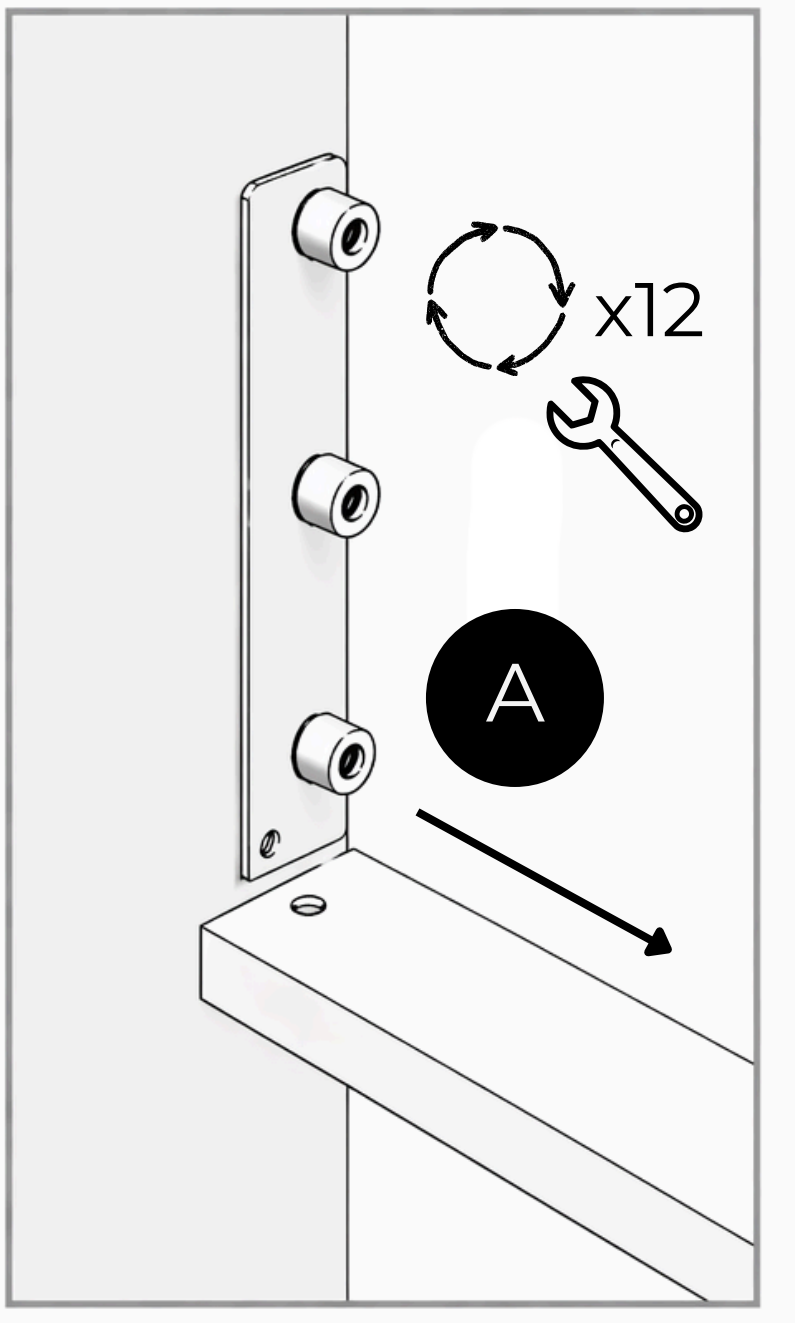

Polsterbett VERONICE

Article number

004R0014

Part number	Package
1, A	1/6
2, B	2/6
3, B	3/6
5	3/6
4, A	4/6
6	5/6
7	6/6

	Quantity	Symbol	Length	
	x12	A	1,5 CM	M8
	X8	B	3,5 CM	M6X35

1

x12

B