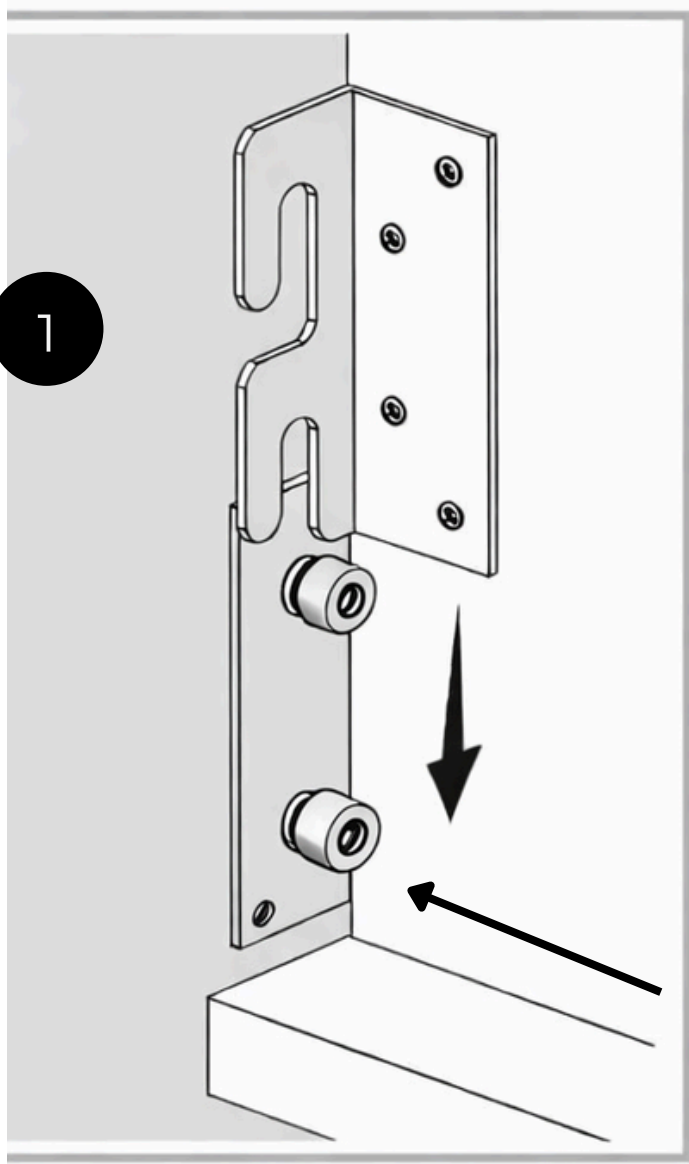

Polsterbett VERONICE

Article number

004R0014

Part number	Package
1, A	1/6
2, B	2/6
3, B	3/6
5	3/6
4, A	4/6
6	5/6
7	6/6

	Quantity	Symbol	Length	
	x12	A	1,5 CM	M8
	X8	B	3,5 CM	M6X35

1

x12

B