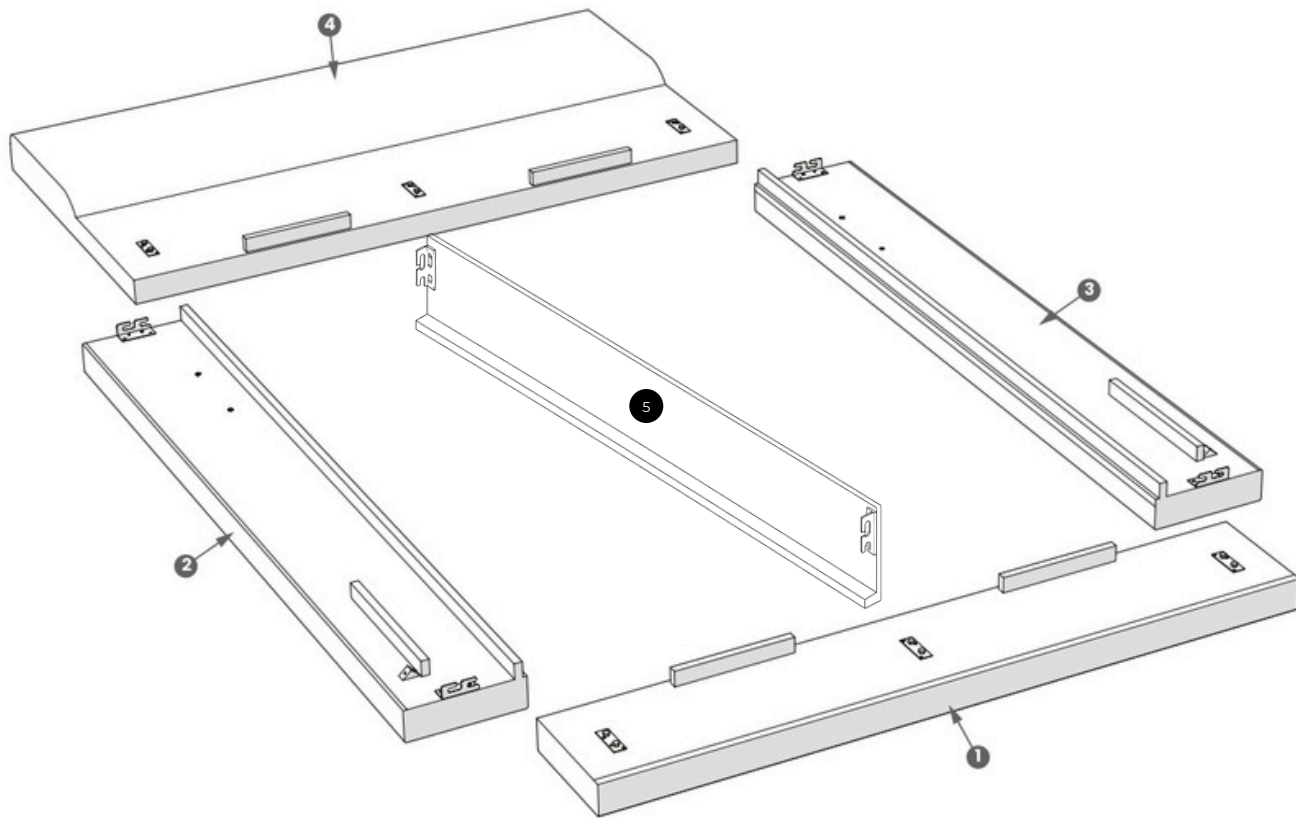

Polsterbett VERONICE

Article number

004R0014

Part number	Package
1, A	1/6
2, B	2/6
3, B	3/6
5	3/6
4, A	4/6
6	5/6
7	6/6

	Quantity	Symbol	Length	
	x12	A	1,5 CM	M8
	X8	B	3,5 CM	M6X35

1

x12

B