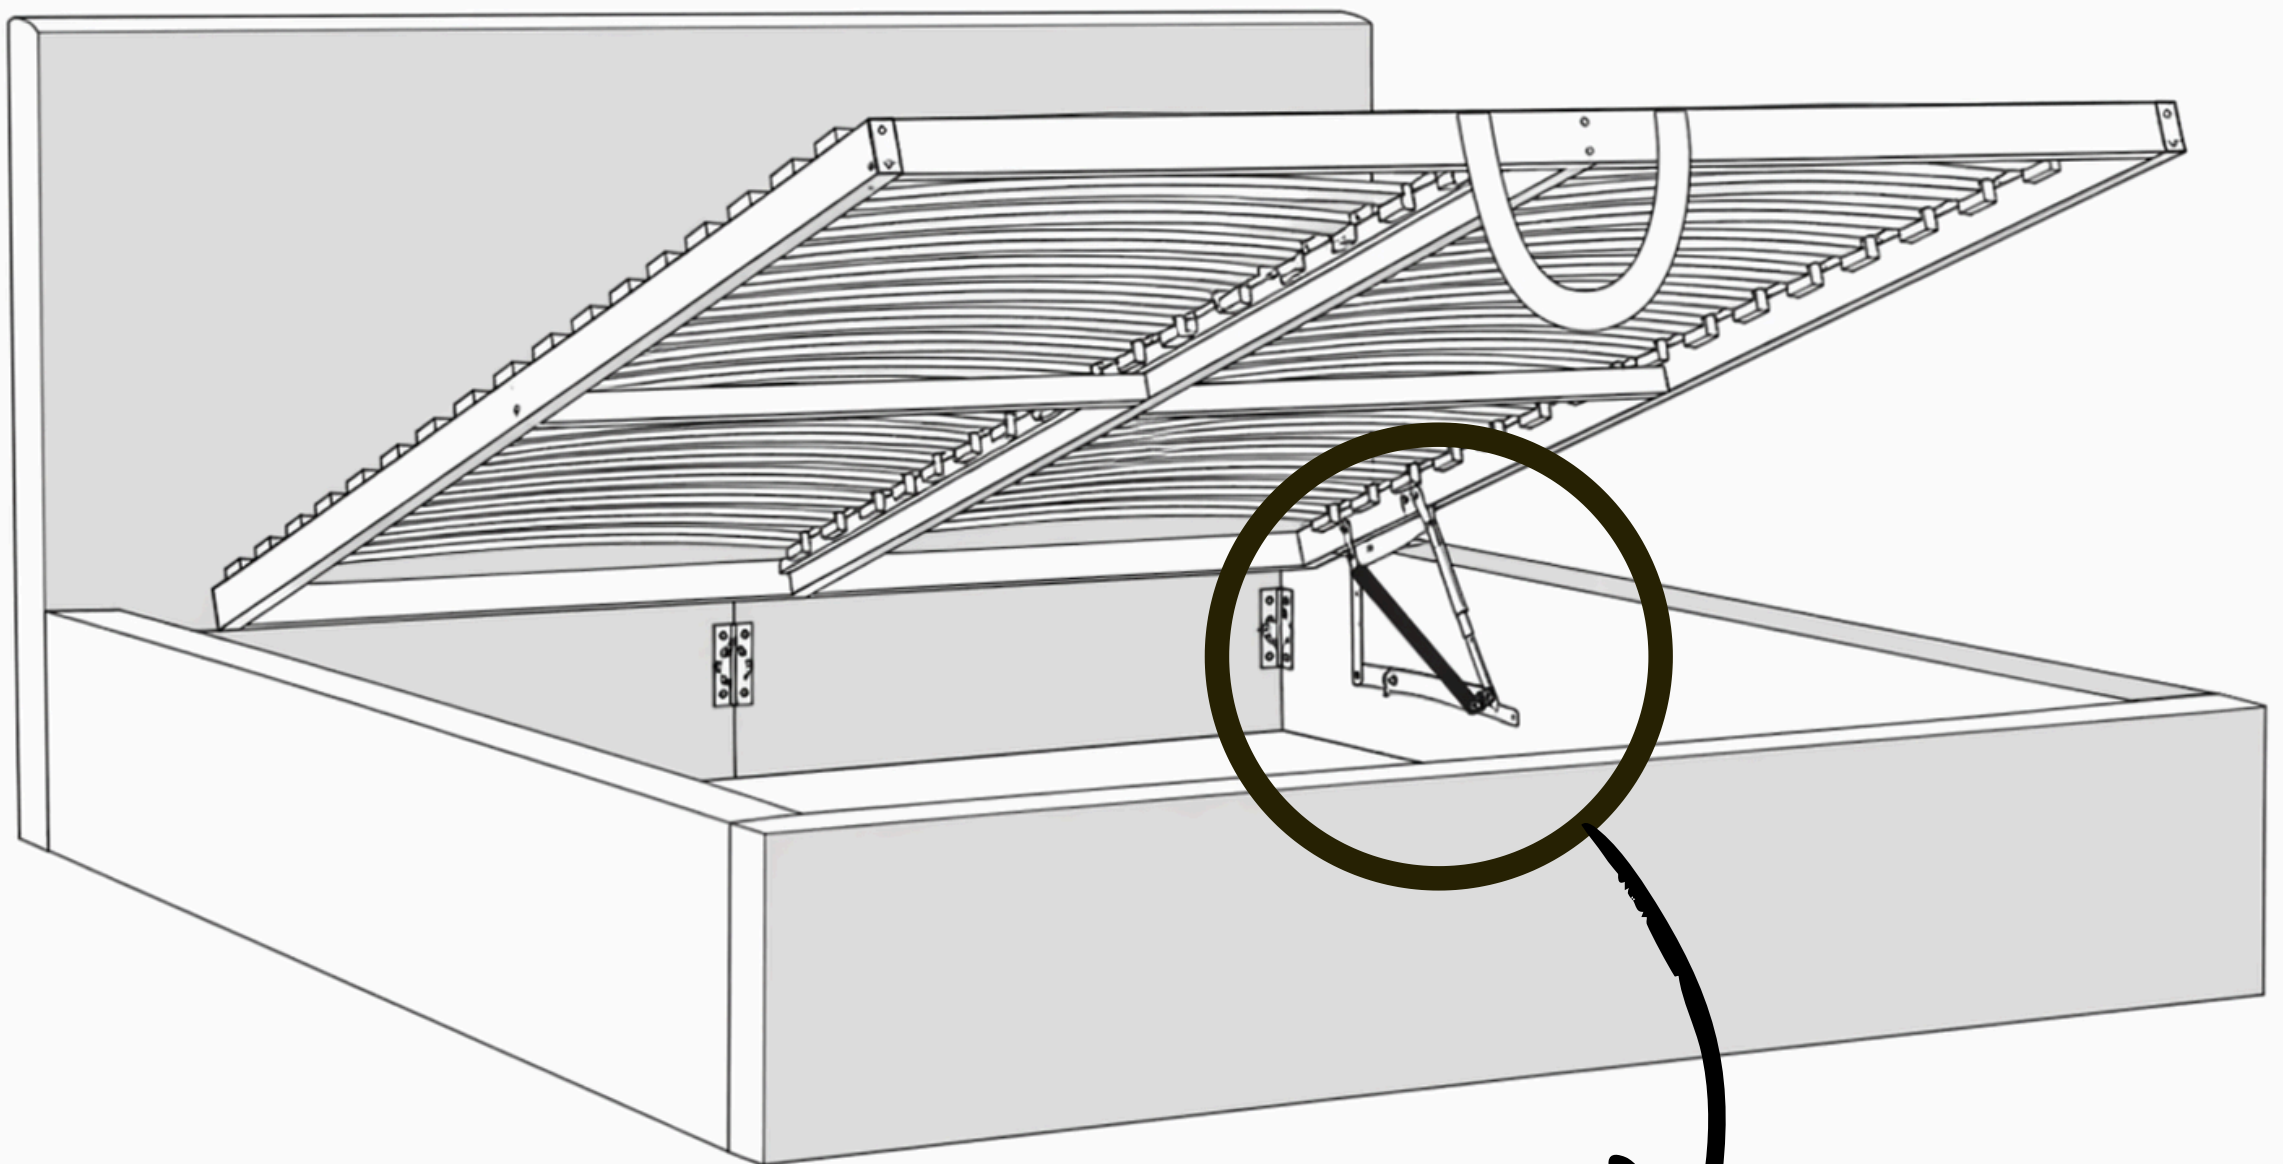

Polsterbett VERONICE

Article number

004R0014

Part number	Package
1, A	1/6
2, B	2/6
3, B	3/6
5	3/6
4, A	4/6
6	5/6
7	6/6

	Quantity	Symbol	Length	
	x12	A	1,5 CM	M8
	X8	B	3,5 CM	M6X35

1

x12

B