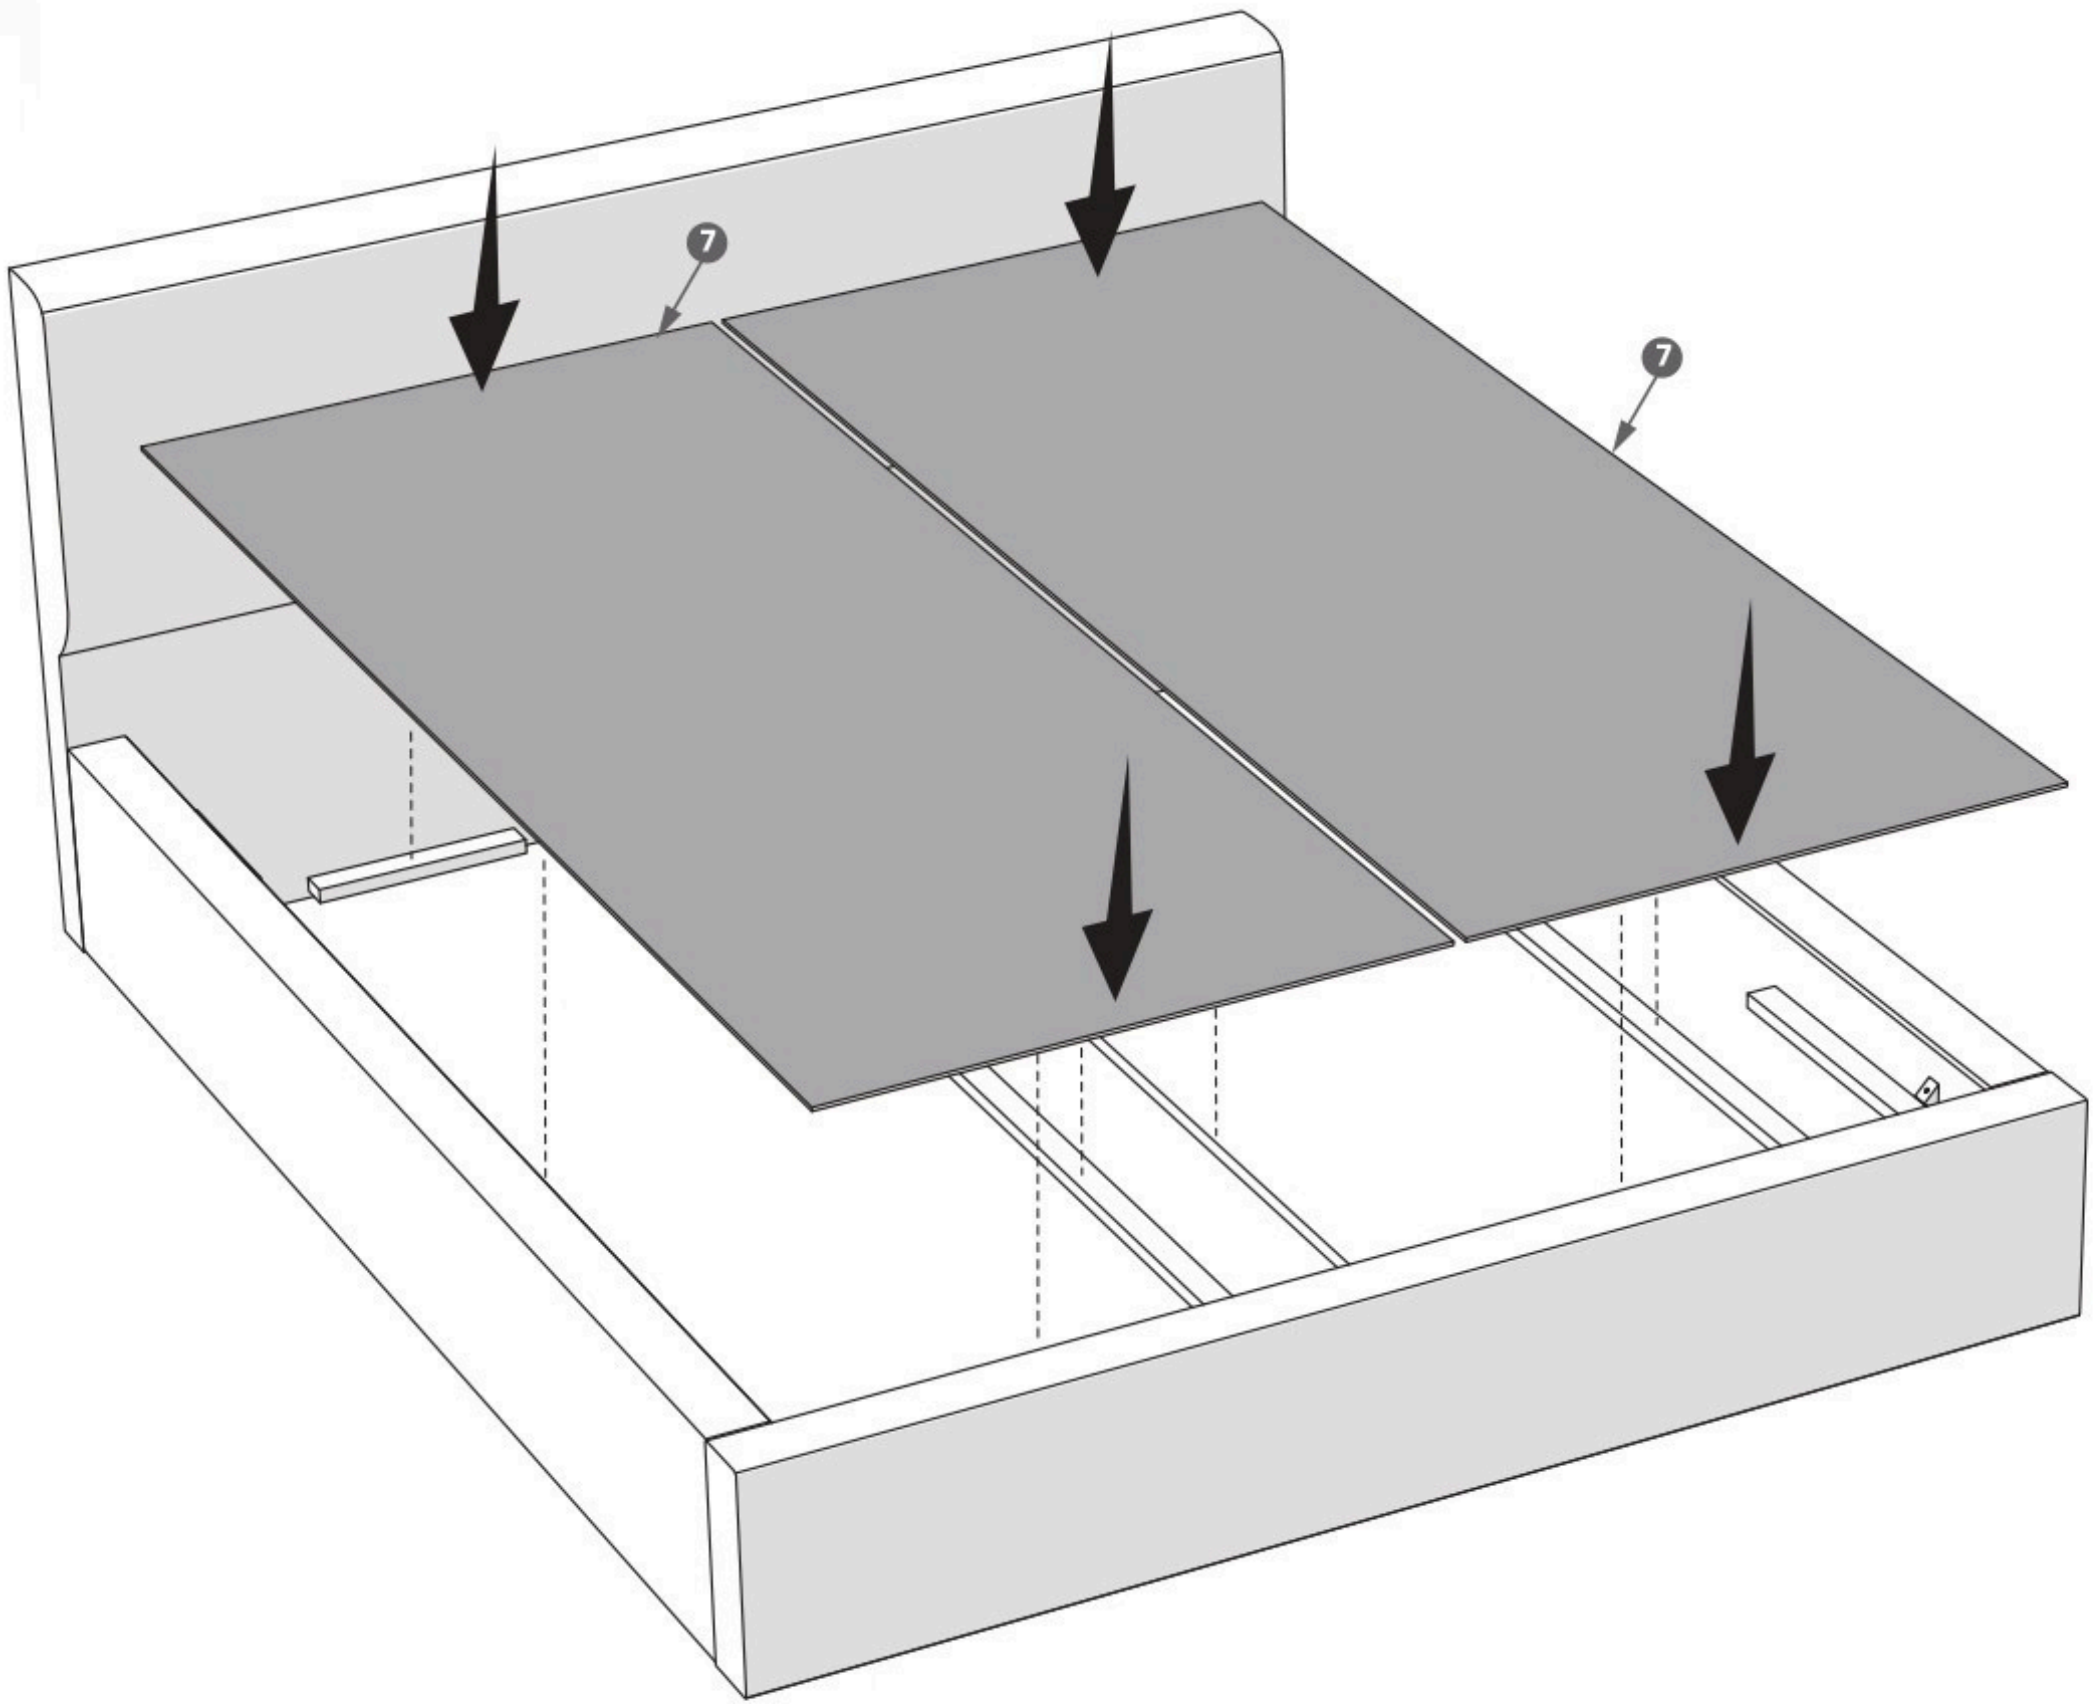

Polsterbett VERONICE

Article number

004R0014

Part number	Package
1, A	1/6
2, B	2/6
3, B	3/6
5	3/6
4, A	4/6
6	5/6
7	6/6

	Quantity	Symbol	Length	
	x12	A	1,5 CM	M8
	X8	B	3,5 CM	M6X35

1

x12

B