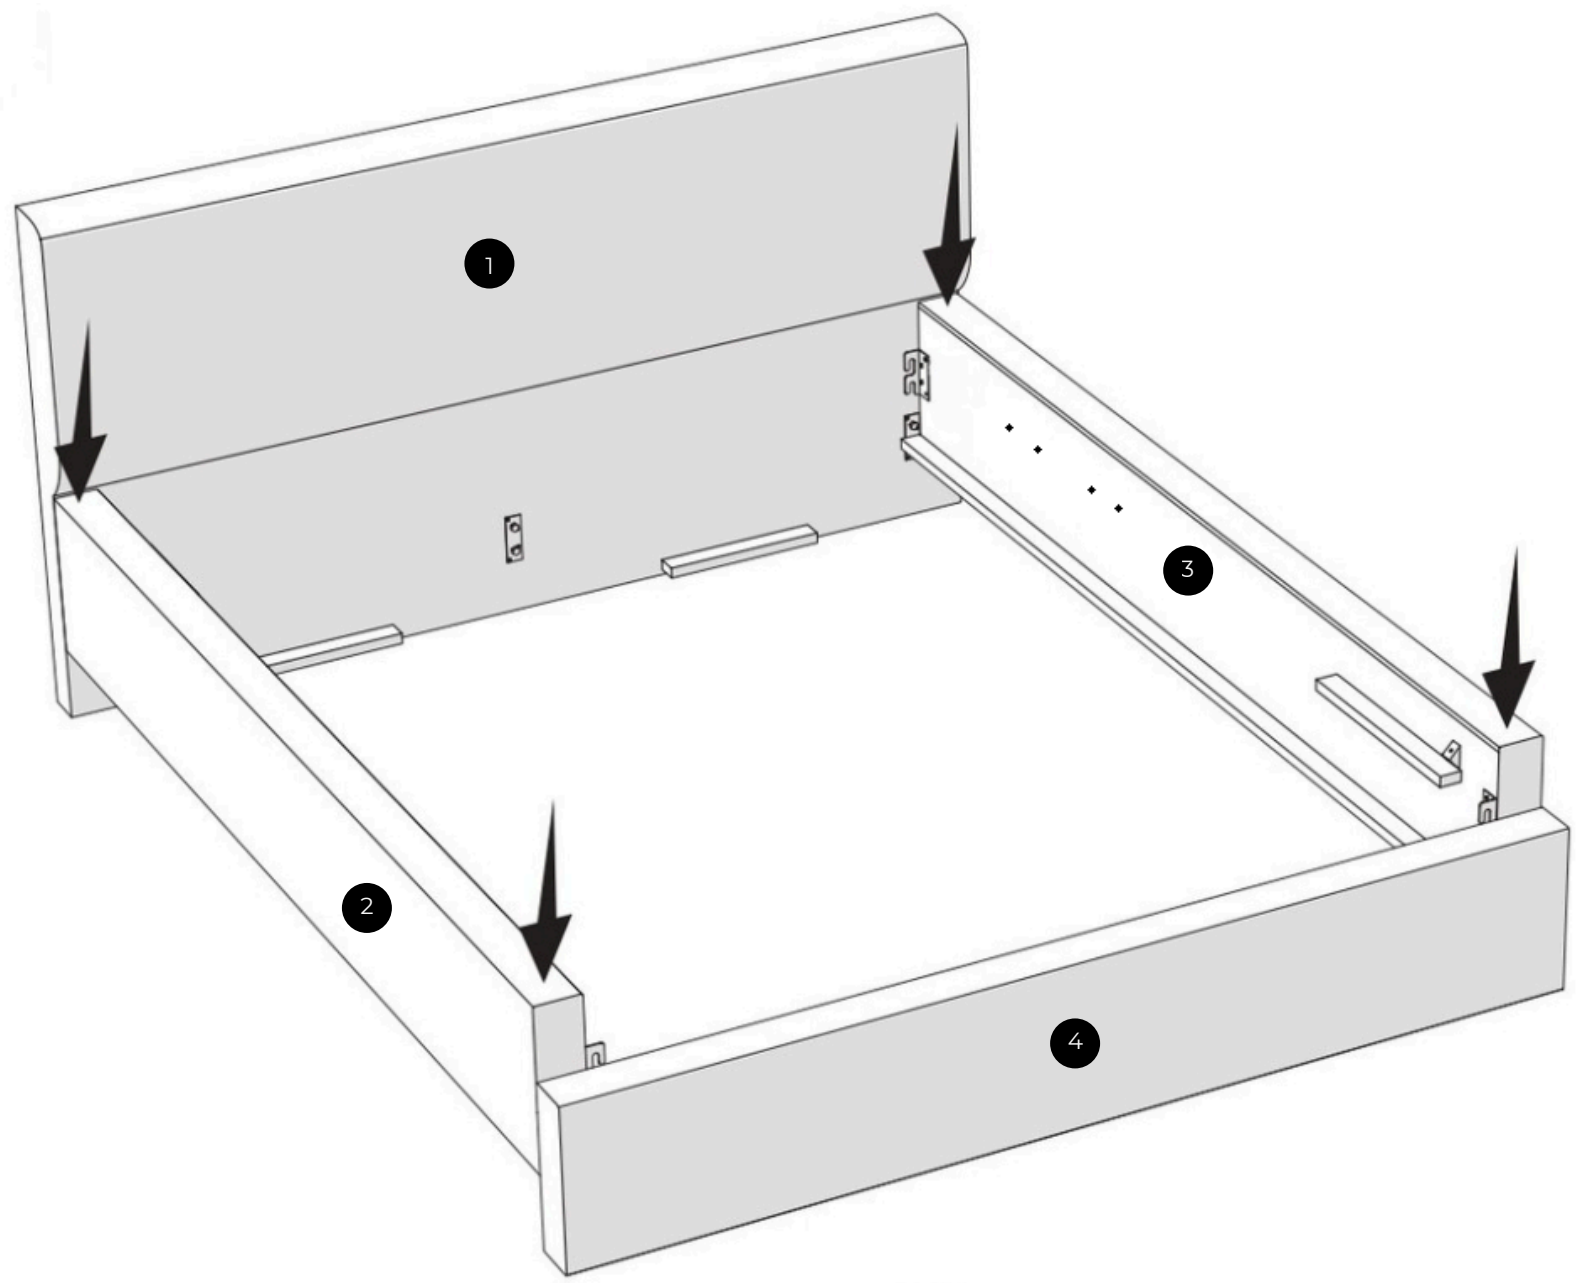

Polsterbett VERONICE

Article number

004R0014

Part number	Package
1, A	1/6
2, B	2/6
3, B	3/6
5	3/6
4, A	4/6
6	5/6
7	6/6

	Quantity	Symbol	Length	
	x12	A	1,5 CM	M8
	X8	B	3,5 CM	M6X35

1

x12

B