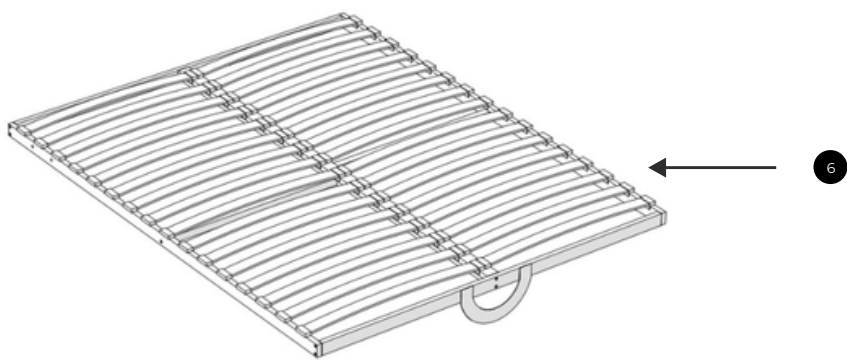

Polsterbett VERONICE

Article number

004R0014

Part number	Package
1, A	1/6
2, B	2/6
3, B	3/6
5	3/6
4, A	4/6
6	5/6
7	6/6

	Quantity	Symbol	Length	
	x12	A	1,5 CM	M8
	X8	B	3,5 CM	M6X35

1

x12

B