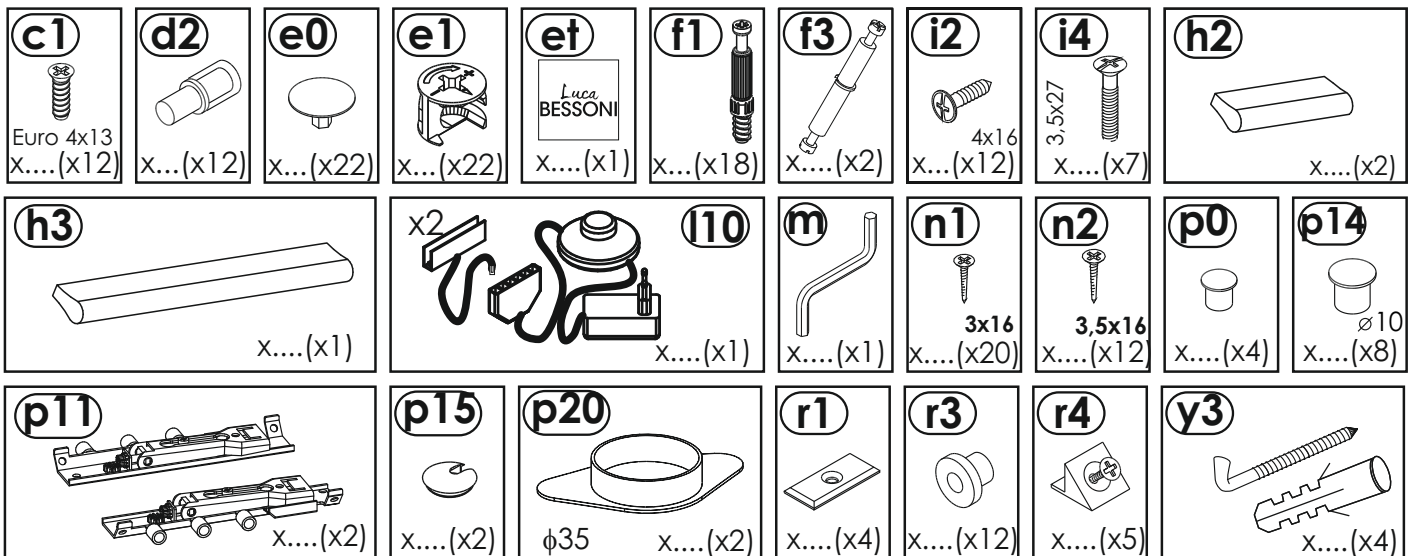

AVENSIS NEW 08B