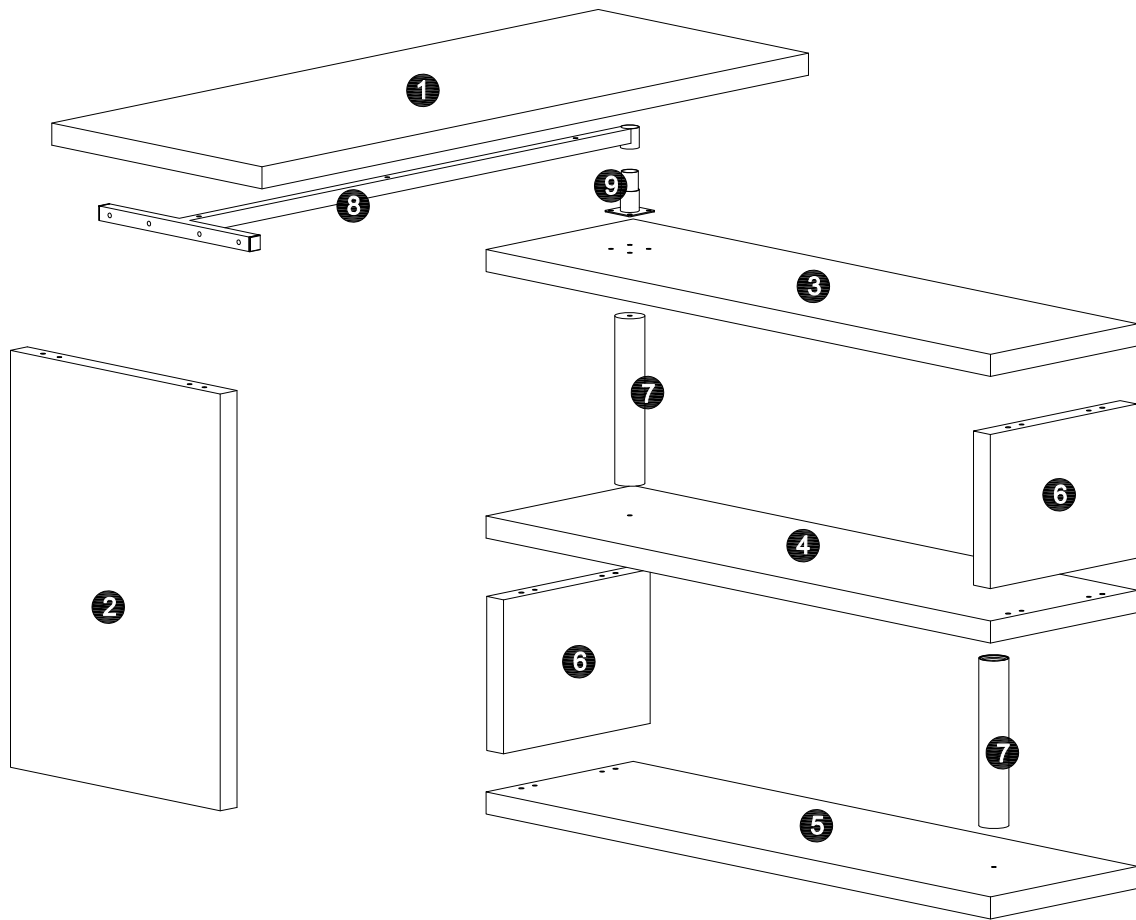

22390165-01

MATTEO

No.	Taille	Qté	Ctn no.
No.	Size	Qty	Ctn no.
No.	Tamaño	Cant	Ctn no.
1	1300x500x40mm	1	1
2	717x499x40mm	1	1
3	1200x350x40mm	1	1
4	1200x350x40mm	1	1
5	1200x350x40mm	1	1
6	349x262x40mm	2	1
7	Φ50.8x258mm	2	1
8	1103x300x40mm	1	1
9	60x60x70mm	1	1

1

2

3

4

5

6

D	x 1
M6x50mm	

G	x 2
Φ8x30mm	

J	x 2
M6	

K	x 3
Φ18mm	

L	x 1
Φ55mm	

M	x 4
M6xΦ25mm	

P	x 1
4mm	

7

B	x 4
M6x12mm	

P	x 1
4mm	