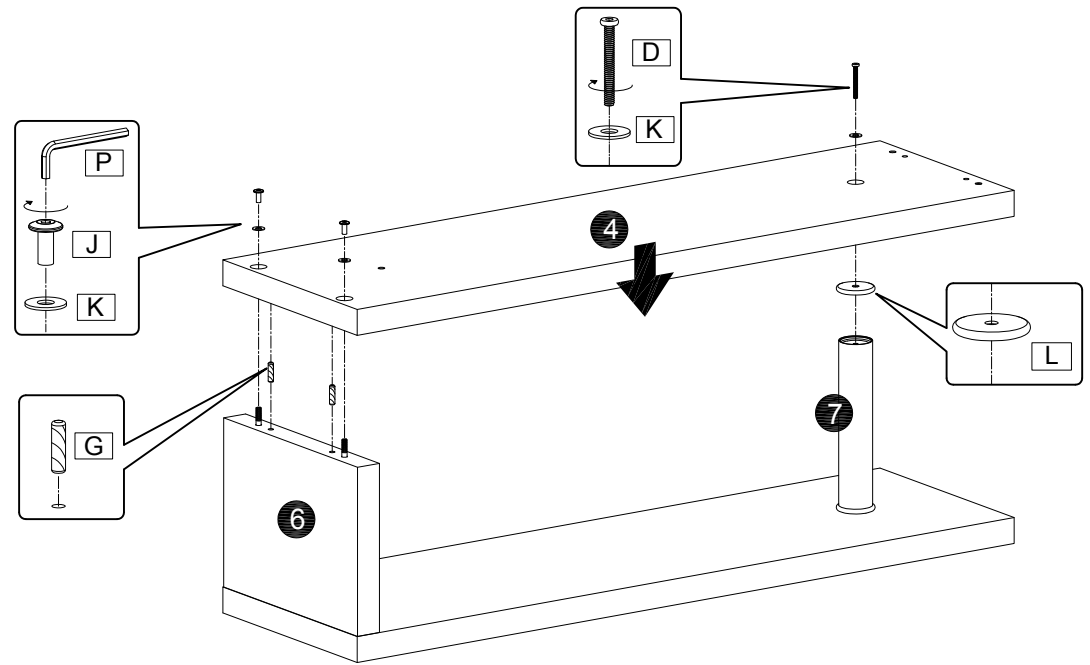

22390165-01

MATTEO

No.	Taille	Qté	Ctn no.
No.	Size	Qty	Ctn no.
No.	Tamaño	Cant	Ctn no.
1	1300x500x40mm	1	1
2	717x499x40mm	1	1
3	1200x350x40mm	1	1
4	1200x350x40mm	1	1
5	1200x350x40mm	1	1
6	349x262x40mm	2	1
7	Φ50.8x258mm	2	1
8	1103x300x40mm	1	1
9	60x60x70mm	1	1

1

2

3

4

5

6

D	x 1
M6x50mm	

G	x 2
Φ8x30mm	

J	x 2
M6	

K	x 3
Φ18mm	

L	x 1
Φ55mm	

M	x 4
M6xΦ25mm	

P	x 1
4mm	

7

B	x 4
M6x12mm	

P	x 1
4mm	