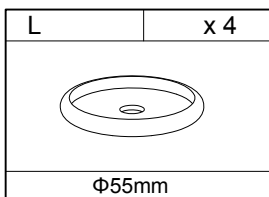

22390165-01

MATTEO

No.	Taille	Qté	Ctn no.
No.	Size	Qty	Ctn no.
No.	Tamaño	Cant	Ctn no.
1	1300x500x40mm	1	1
2	717x499x40mm	1	1
3	1200x350x40mm	1	1
4	1200x350x40mm	1	1
5	1200x350x40mm	1	1
6	349x262x40mm	2	1
7	Φ50.8x258mm	2	1
8	1103x300x40mm	1	1
9	60x60x70mm	1	1

1

2

3

4

5

6

D	x 1
M6x50mm	

G	x 2
Φ8x30mm	

J	x 2
M6	

K	x 3
Φ18mm	

L	x 1
Φ55mm	

M	x 4
M6xΦ25mm	

P	x 1
4mm	

7

B	x 4
M6x12mm	

P	x 1
4mm	

8

E	x 2
	
$\Phi 6 \times 43 \text{mm}$	

G	x 2
	
$\Phi 8 \times 30 \text{mm}$	

9

C	x 7
	
$M6 \times 35 \text{mm}$	

F	x 2
	
$\Phi 15 \text{mm}$	

M	x 2
	
$M6 \times \Phi 25 \text{mm}$	

P	x 1
	
4mm	