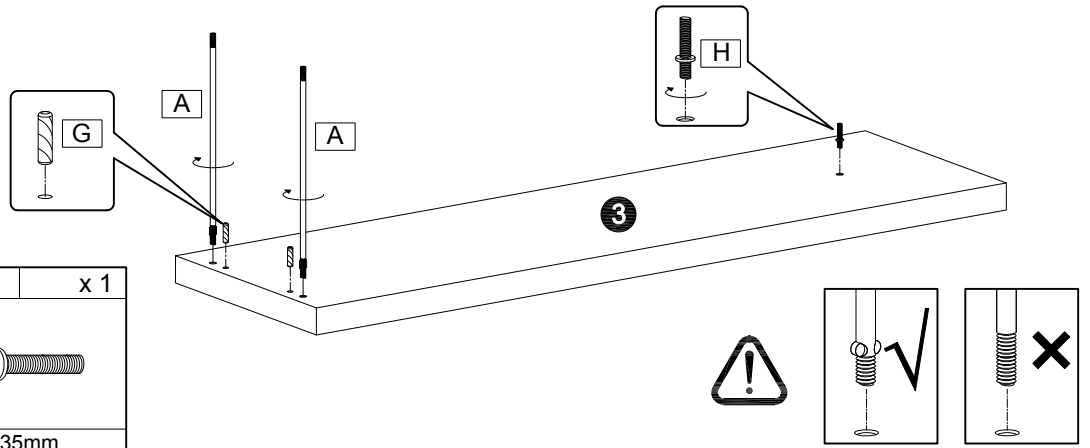

22390165-01

MATTEO

No.	Taille	Qté	Ctn no.
No.	Size	Qty	Ctn no.
No.	Tamaño	Cant	Ctn no.
1	1300x500x40mm	1	1
2	717x499x40mm	1	1
3	1200x350x40mm	1	1
4	1200x350x40mm	1	1
5	1200x350x40mm	1	1
6	349x262x40mm	2	1
7	Φ50.8x258mm	2	1
8	1103x300x40mm	1	1
9	60x60x70mm	1	1

1

2

3

4

5

6

D	x 1
M6x50mm	

G	x 2
Φ8x30mm	

J	x 2
M6	

K	x 3
Φ18mm	

L	x 1
Φ55mm	

M	x 4
M6xΦ25mm	

P	x 1
4mm	

7

B	x 4
M6x12mm	

P	x 1
4mm	