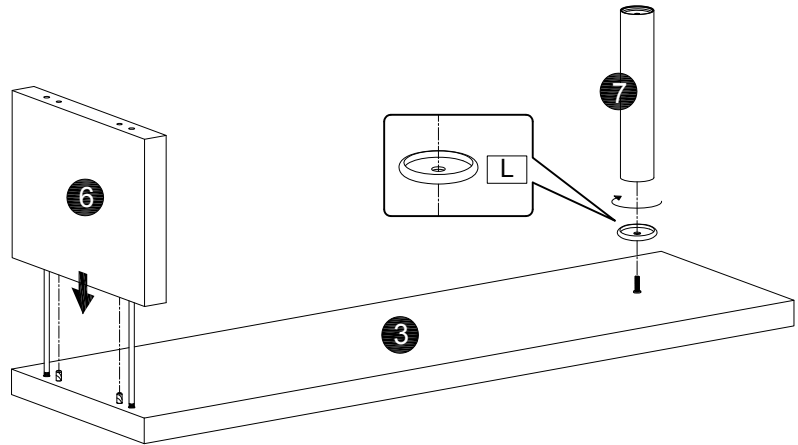

22390165-01

MATTEO

No.	Taille	Qté	Ctn no.
No.	Size	Qty	Ctn no.
No.	Tamaño	Cant	Ctn no.
1	1300x500x40mm	1	1
2	717x499x40mm	1	1
3	1200x350x40mm	1	1
4	1200x350x40mm	1	1
5	1200x350x40mm	1	1
6	349x262x40mm	2	1
7	Φ50.8x258mm	2	1
8	1103x300x40mm	1	1
9	60x60x70mm	1	1

1

2

3

4

5

6

D	x 1
M6x50mm	

G	x 2
Φ8x30mm	

J	x 2
M6	

K	x 3
Φ18mm	

L	x 1
Φ55mm	

M	x 4
M6xΦ25mm	

P	x 1
4mm	

7

B	x 4
M6x12mm	

P	x 1
4mm	