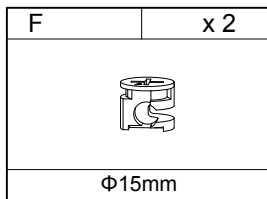

22390165-01

MATTEO

No.	Taille	Qté	Ctn no.
No.	Size	Qty	Ctn no.
No.	Tamaño	Cant	Ctn no.
1	1300x500x40mm	1	1
2	717x499x40mm	1	1
3	1200x350x40mm	1	1
4	1200x350x40mm	1	1
5	1200x350x40mm	1	1
6	349x262x40mm	2	1
7	Φ50.8x258mm	2	1
8	1103x300x40mm	1	1
9	60x60x70mm	1	1

1

2

3

4

5

6

D	x 1
M6x50mm	

G	x 2
Φ8x30mm	

J	x 2
M6	

K	x 3
Φ18mm	

L	x 1
Φ55mm	

M	x 4
M6xΦ25mm	

P	x 1
4mm	

7

B	x 4
M6x12mm	

P	x 1
4mm	

8

E	x 2
	
$\Phi 6 \times 43 \text{mm}$	

G	x 2
	
$\Phi 8 \times 30 \text{mm}$	

9

C	x 7
	
$M6 \times 35 \text{mm}$	

F	x 2
	
$\Phi 15 \text{mm}$	

M	x 2
	
$M6 \times \Phi 25 \text{mm}$	

P	x 1
	
4mm	