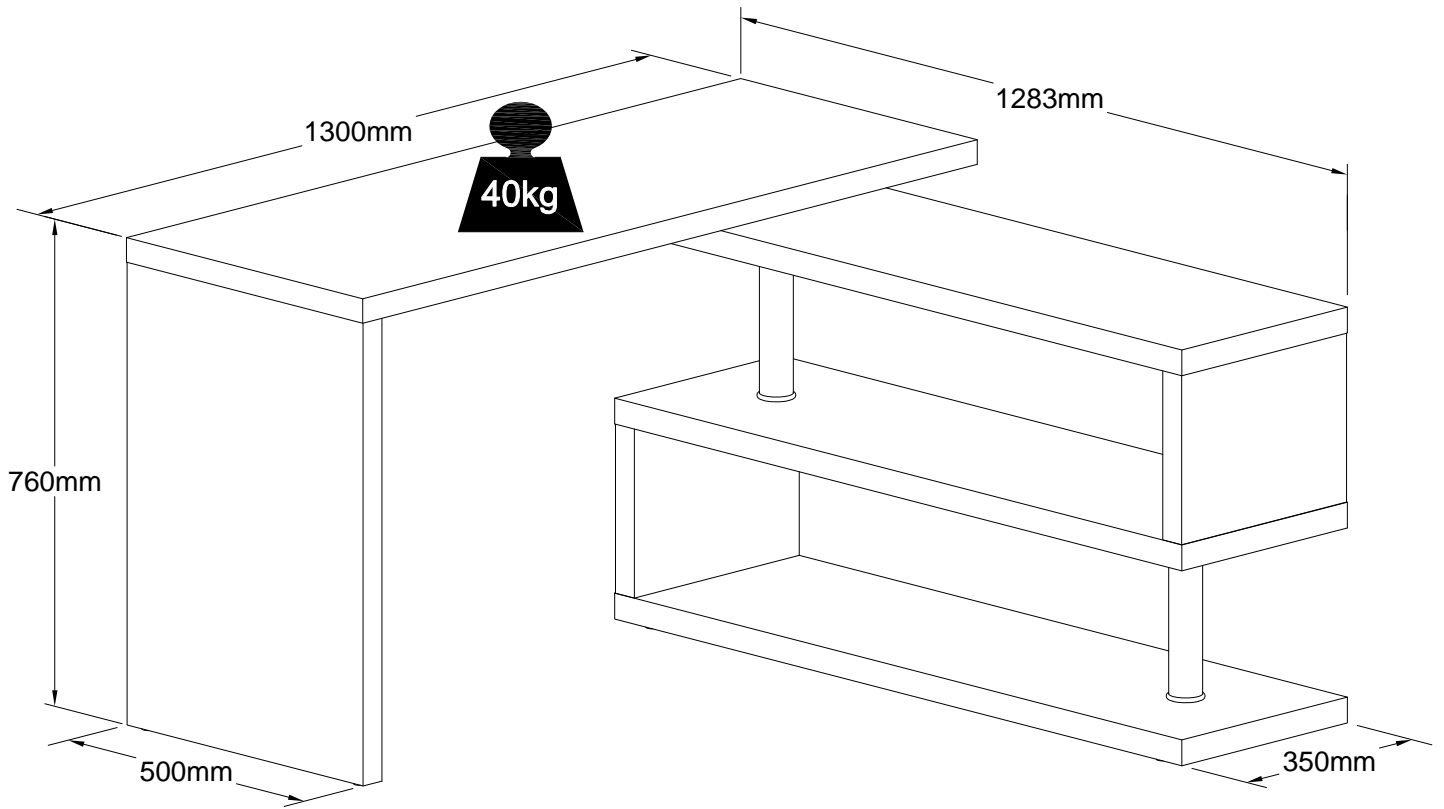

22390165-01

MATTEO

No.	Taille	Qté	Ctn no.
No.	Size	Qty	Ctn no.
No.	Tamaño	Cant	Ctn no.
1	1300x500x40mm	1	1
2	717x499x40mm	1	1
3	1200x350x40mm	1	1
4	1200x350x40mm	1	1
5	1200x350x40mm	1	1
6	349x262x40mm	2	1
7	Φ50.8x258mm	2	1
8	1103x300x40mm	1	1
9	60x60x70mm	1	1

1

2

3

4

5

6

D	x 1
M6x50mm	

G	x 2
Φ8x30mm	

J	x 2
M6	

K	x 3
Φ18mm	

L	x 1
Φ55mm	

M	x 4
M6xΦ25mm	

P	x 1
4mm	

7

B	x 4
M6x12mm	

P	x 1
4mm	