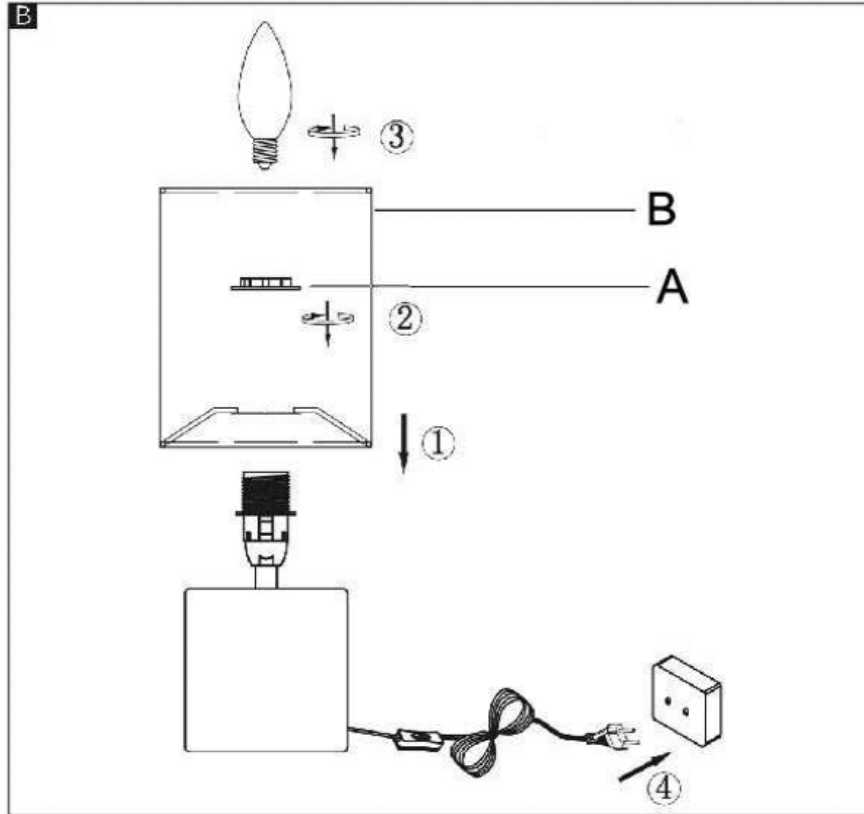

JAMES WOOD
INTERIOR

81810440

SPARE PARTS		
CODE	PART	
A		X1PCS
B		X1PCS