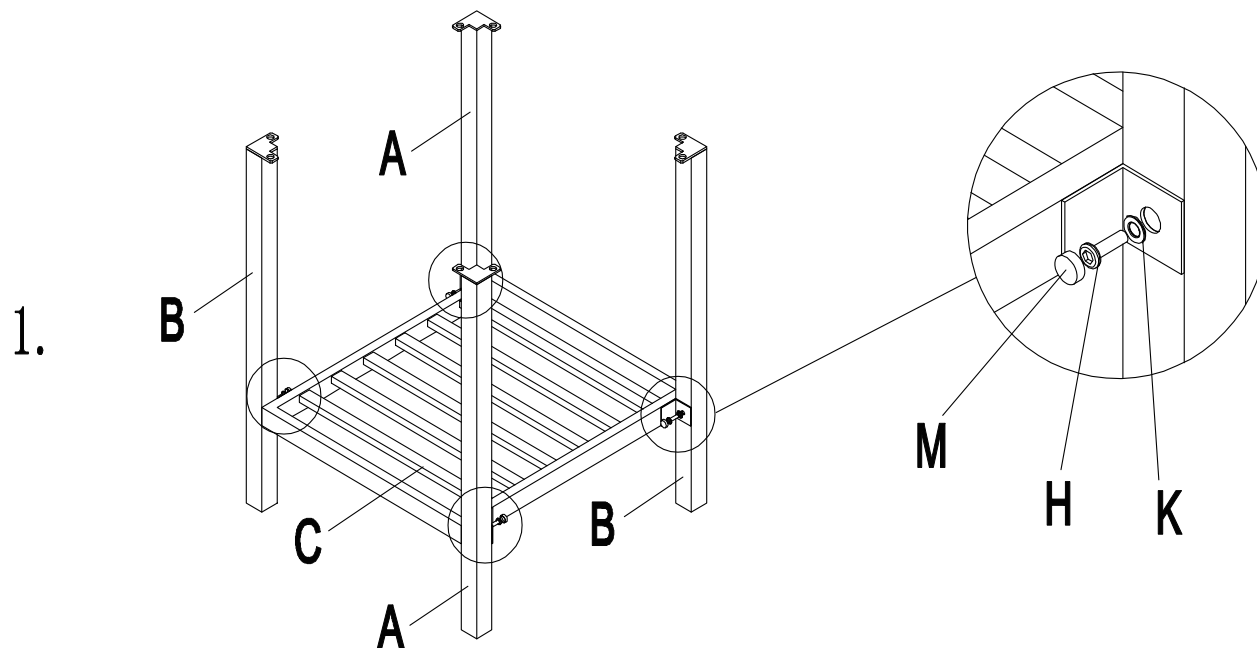

Montageanleitung  
Assembly instructions

**Valerian (Soul Kitchen III)**

*Alu Kitchen Table Corner Black*

Art. 24470023-03

Montageanleitung  
Assembly instructions

**Valerian (Soul Kitchen III)**

Alu Kitchen Table Corner Black

Art. 24470023-03

<b>A</b>		2
<b>B</b>		2
<b>C</b>		1
<b>D</b>		1
<b>E</b>		1
<b>G</b>		1
<b>H</b>	 M6*20mm	12
<b>I</b>	 M6*55mm	6
<b>J</b>		1
<b>K</b>		18
<b>L</b>		1
<b>M</b>		18

Montageanleitung  
Assembly instructions

**Valerian (Soul Kitchen III)**

Alu Kitchen Table Corner Black

Art. 24470023-03