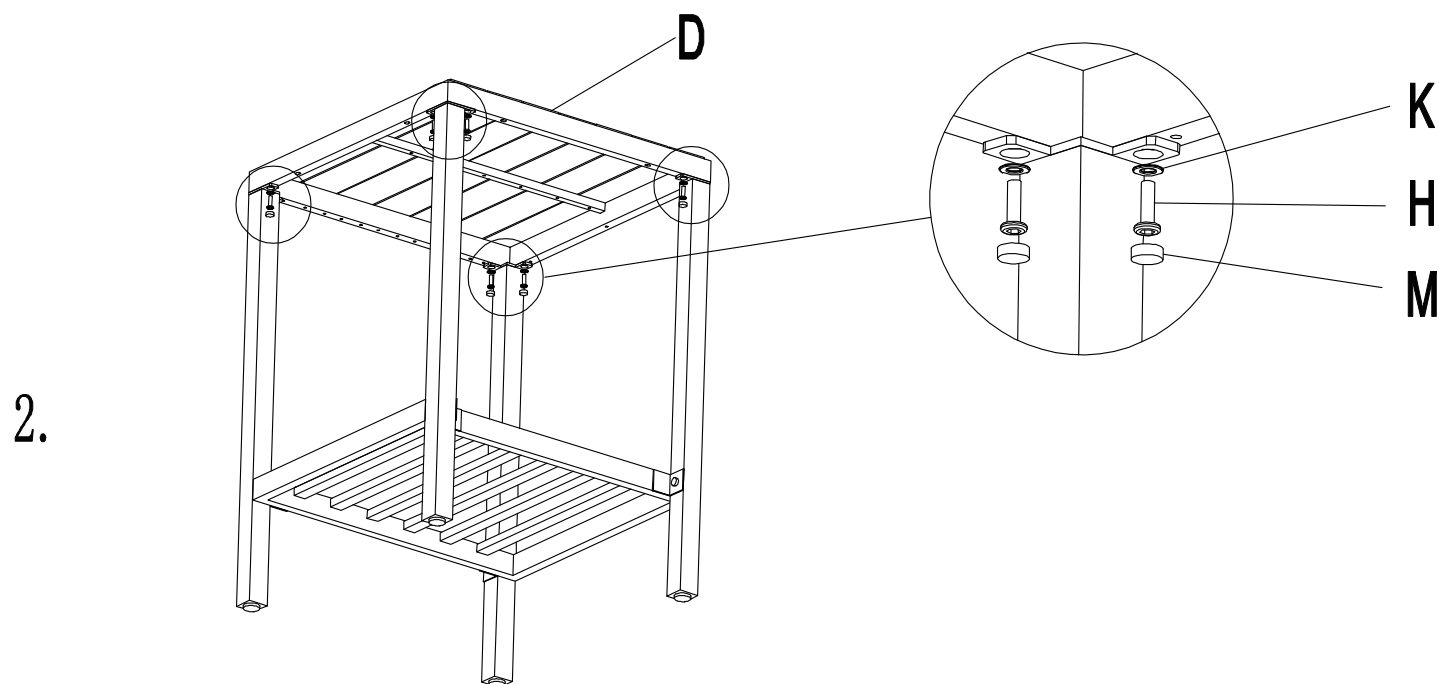

Montageanleitung  
Assembly instructions

**Valerian (Soul Kitchen III)**

*Alu Kitchen Table Corner Black*

Art. 24470023-03

Montageanleitung  
Assembly instructions

**Valerian (Soul Kitchen III)**

Alu Kitchen Table Corner Black

Art. 24470023-03

<b>A</b>		2
<b>B</b>		2
<b>C</b>		1
<b>D</b>		1
<b>E</b>		1
<b>G</b>		1
<b>H</b>	 M6*20mm	12
<b>I</b>	 M6*55mm	6
<b>J</b>		1
<b>K</b>		18
<b>L</b>		1
<b>M</b>		18

Montageanleitung  
Assembly instructions

**Valerian (Soul Kitchen III)**

Alu Kitchen Table Corner Black

Art. 24470023-03

## **Valerian (Soul Kitchen III)**

Alu Kitchen Table Corner Black

Art. 24470023-03