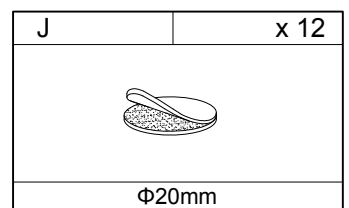

22390204-02

MALVIN 180

2 PERS.

20 MIN

1

A	x 4
M8x150mm	

2

3

E	x 12
Φ6x60mm	

H	x 1
4mm	

4

B	x 1
	
13mm	

C	x 4
	
Φ20mm	

D	x 4
	
M8	

F	x 4
	
Φ8x40mm	

5

E	x 12
	
Φ6x60mm	

G	x 6
	
M6xΦ25mm	

H	x 1
	
4mm	

J	x 12
Φ20mm	