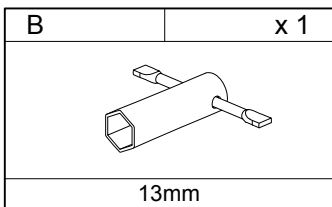

22390204-02

MALVIN 180

2 PERS.

20 MIN

1

A	x 4
M8x150mm	

2

3

E	x 12
Φ6x60mm	

H	x 1
4mm	

4

B	x 1
	
13mm	

C	x 4
	
Φ20mm	

D	x 4
	
M8	

F	x 4
	
Φ8x40mm	

5

E	x 12
	
Φ6x60mm	

G	x 6
	
M6xΦ25mm	

H	x 1
	
4mm	

J	x 12
Φ20mm	