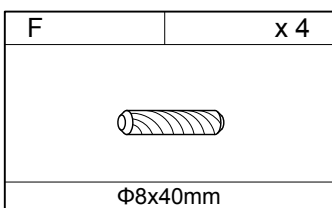

22390204-02

MALVIN 180

2 PERS.

20 MIN

1

A	x 4
M8x150mm	

2

3

E	x 12
Φ6x60mm	

H	x 1
4mm	

4

B	x 1
	
13mm	

C	x 4
	
Φ20mm	

D	x 4
	
M8	

F	x 4
	
Φ8x40mm	

5

E	x 12
	
Φ6x60mm	

G	x 6
	
M6xΦ25mm	

H	x 1
	
4mm	

J	x 12
Φ20mm	