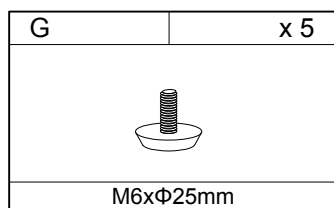

22390204-02

MALVIN 180

2 PERS.

20 MIN

1

A	x 4
M8x150mm	

2

3

E	x 12
Φ6x60mm	

H	x 1
4mm	

4

B	x 1
	
13mm	

C	x 4
	
Φ20mm	

D	x 4
	
M8	

F	x 4
	
Φ8x40mm	

5

E	x 12
	
Φ6x60mm	

G	x 6
	
M6xΦ25mm	

H	x 1
	
4mm	

J	x 12
Φ20mm	