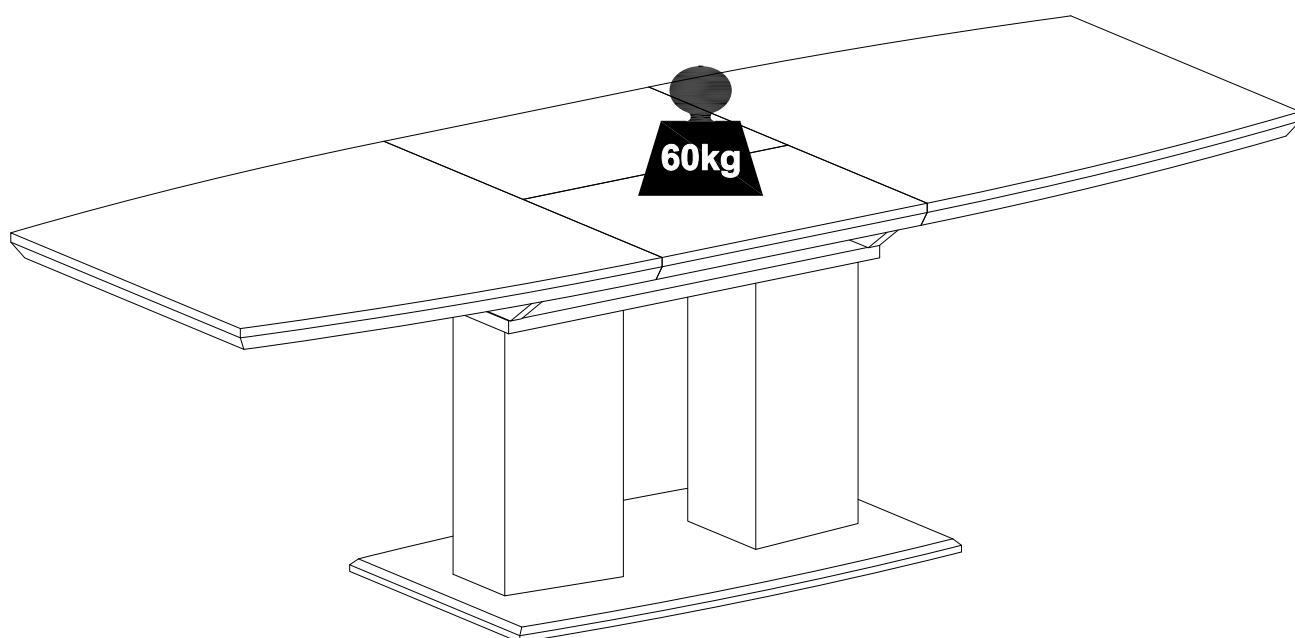

22390204-02

MALVIN 180

2 PERS.

20 MIN

1

A	x 4
M8x150mm	

2

3

E	x 12
Φ6x60mm	

H	x 1
4mm	

4

B	x 1
	
13mm	

C	x 4
	
Φ20mm	

D	x 4
	
M8	

F	x 4
	
Φ8x40mm	

5

E	x 12
	
Φ6x60mm	

G	x 6
	
M6xΦ25mm	

H	x 1
	
4mm	

J	x 12
Φ20mm	