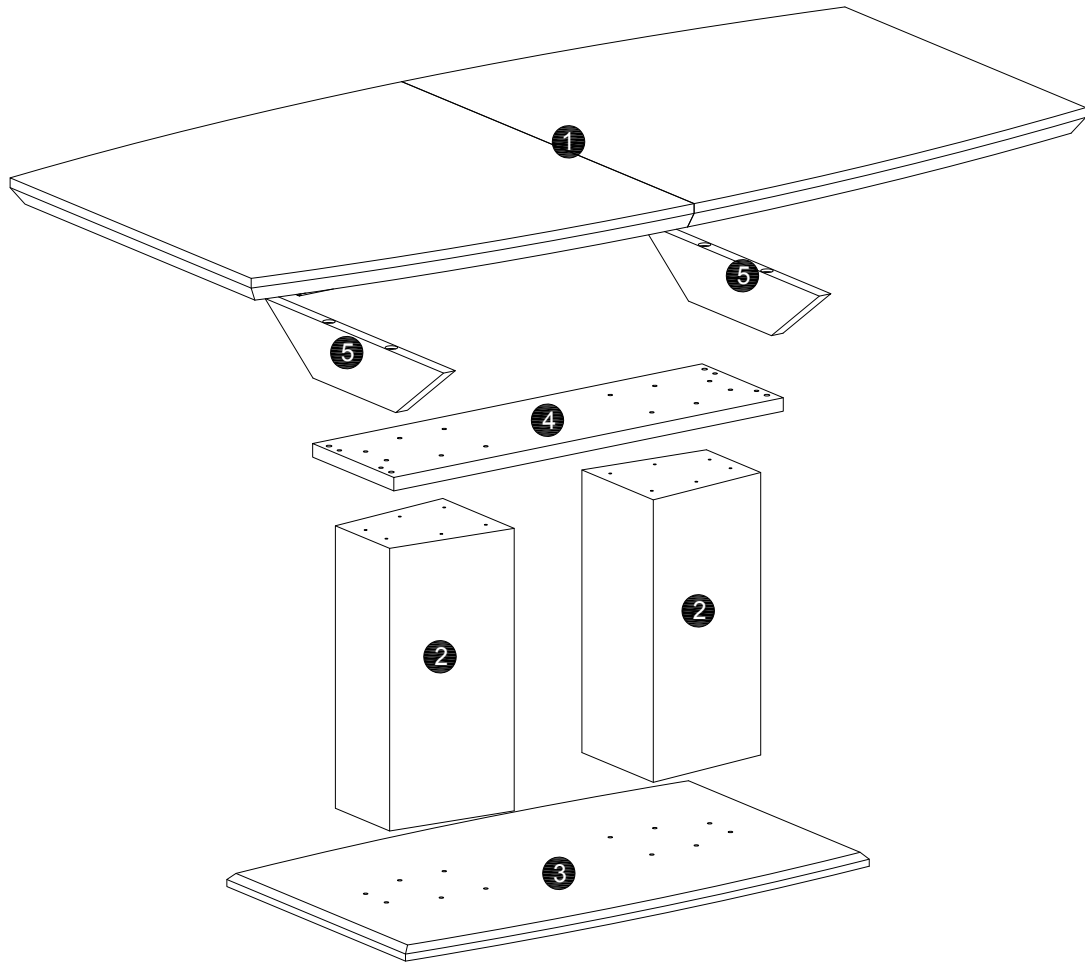

22390204-02

MALVIN 180

2 PERS.

20 MIN

1

A	x 4
M8x150mm	

2

3

E	x 12
Φ6x60mm	

H	x 1
4mm	

4

B	x 1
	
13mm	

C	x 4
	
Φ20mm	

D	x 4
	
M8	

F	x 4
	
Φ8x40mm	

5

E	x 12
	
Φ6x60mm	

G	x 6
	
M6xΦ25mm	

H	x 1
	
4mm	

J	x 12
Φ20mm	