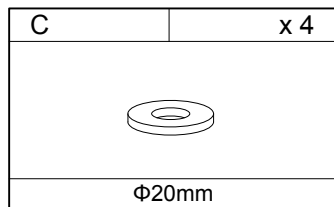

22390204-02

MALVIN 180

2 PERS.

20 MIN

1

A	x 4
M8x150mm	

2

3

E	x 12
Φ6x60mm	

H	x 1
4mm	

4

B	x 1
	
13mm	

C	x 4
	
Φ20mm	

D	x 4
	
M8	

F	x 4
	
Φ8x40mm	

5

E	x 12
	
Φ6x60mm	

G	x 6
	
M6xΦ25mm	

H	x 1
	
4mm	

J	x 12
Φ20mm	