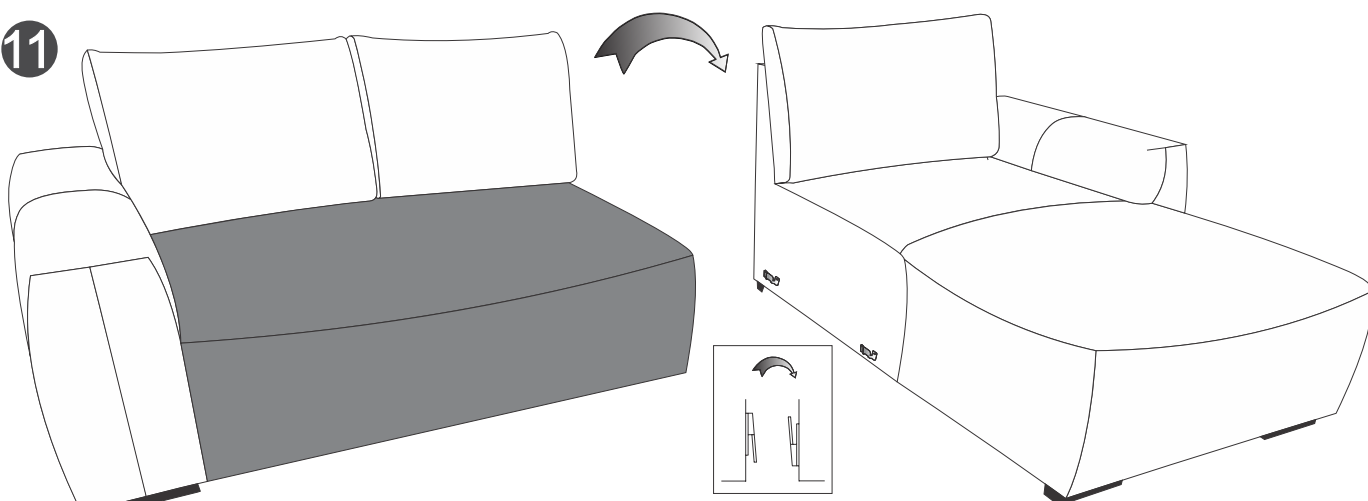

2X

25 MIN

MODEL "MM374/GIRO"

2DL-REC

REC-2DL

3/5

9

10

11