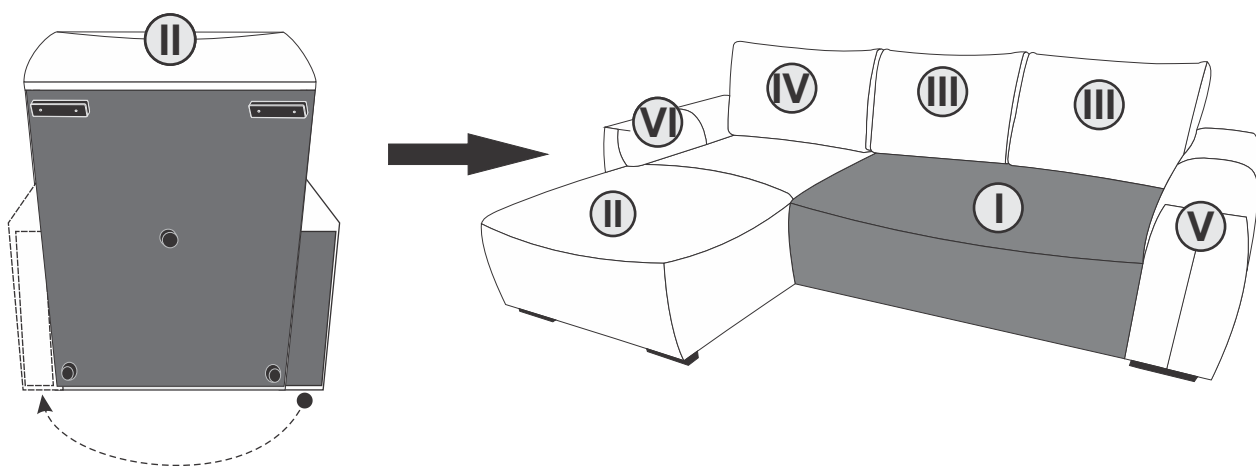

2X

25 MIN

MODEL "MM374/GIRO"

2DL-REC

REC-2DL

3/5

9

10