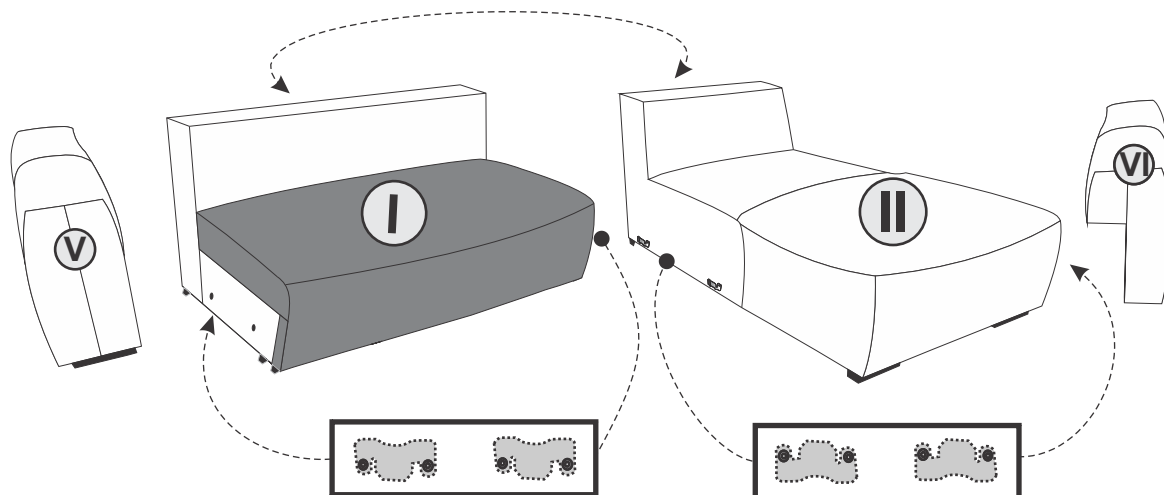

2X

25 MIN

MODEL "MM374/GIRO"

2DL-REC

REC-2DL

3/5

9

10