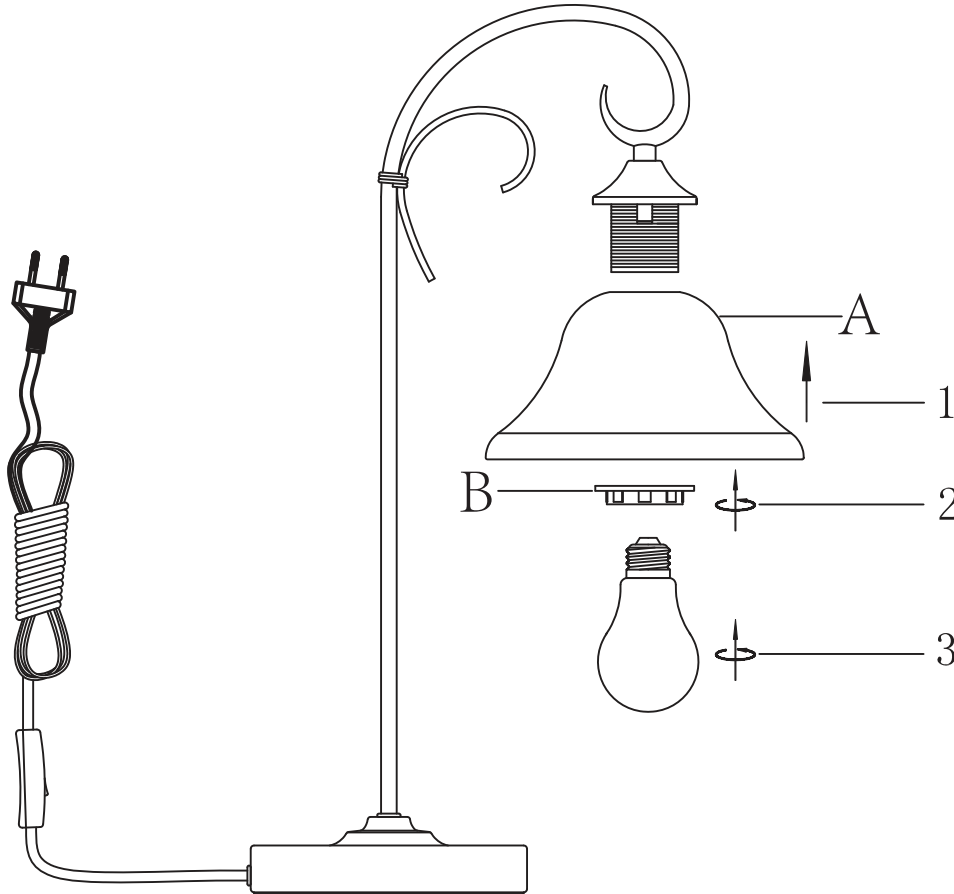

JAMES WOOD

INTERIOR

81810220-04

spare parts		
code	part	
A		x 1 PCS
B		x 1 PCS