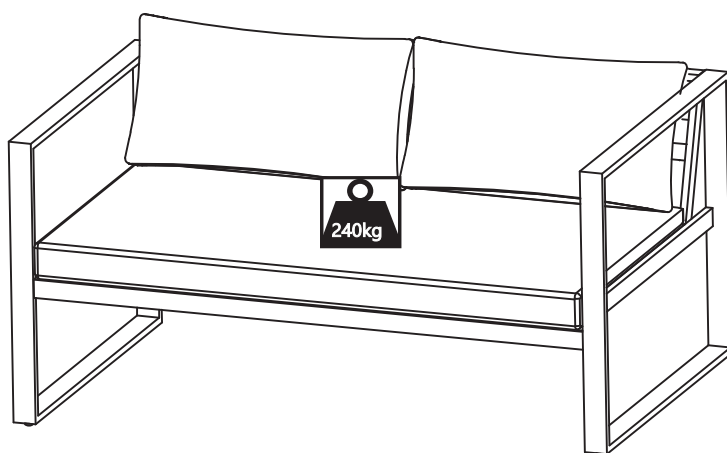

13080086/02
BREST

Beldano
MX Logistika SL, spol.s.r.o.
ROZNAVSKA 32
SK-82104 BRATISLAVA / Slovakia
E-Mail: info@moebelix.at
BELDANO

A		1
B		1
E		1
F		1
P		2
R		1
T	 M6*15mm	2
U	 M6*30mm	10
V		12
W		1
Z		2

1

Please screw the parts together at 50% loose, it will help you assemble the sets easily.

2

3

4

5