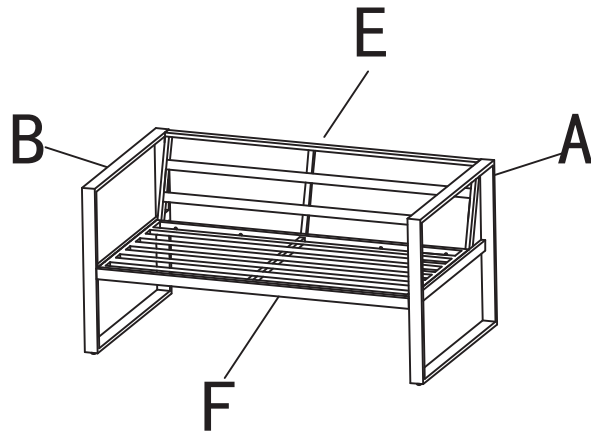

13080086/02
BREST

Beldano
MX Logistika SL, spol.s.r.o.
ROZNAVSKA 32
SK-82104 BRATISLAVA / Slovakia
E-Mail: info@moebelix.at
BELDANO

A		1
B		1
E		1
F		1
P		2
R		1
T	 M6*15mm	2
U	 M6*30mm	10
V		12
W		1
Z		2

1

Please screw the parts together at 50% loose, it will help you assemble the sets easily.

2

3

4

5