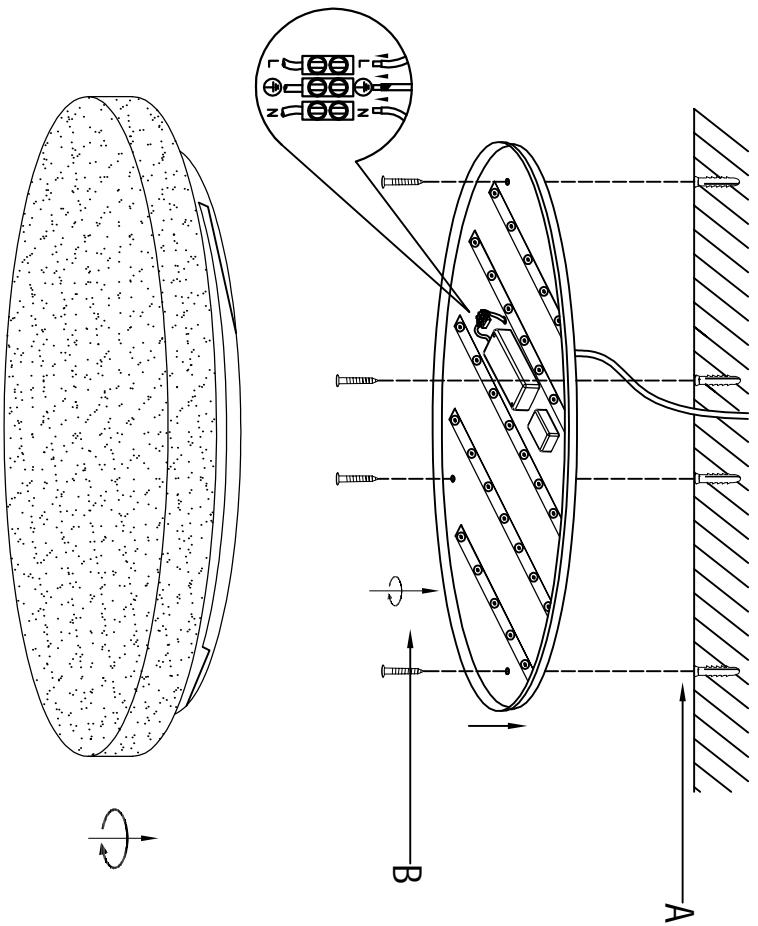

# C11475MM 82270651

spare parts		
code	part	item no.
A	 X4PCS	
B	 X4PCS	