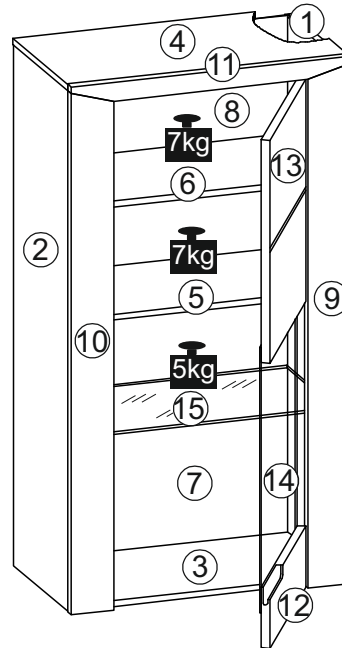

Bree Typ 08

	658
	1402
	377

A x24	B x24	C x18	D x3	E x8	F x14	G x1	H x6	I x3	J x4
K x2	L x4	M x8	N x14	O x2	P x24	Q x4	R x18	S x1	T x1
U x6	V x1	W x4	X x4	Y x2	Z x4	Z1 x4			

	0h60min		600mm	0.5kg	3m	∅8			

①	1358x358x16	1	1	
②	1358x358x16	1	1	
③	624x358x16	1	1	
④	658x358x16	1	1	
⑤	624x332x16	1	1	
⑥	623x332x16	1	1	
⑦	753x632x4	1	2	
⑧	621x623x4	1	2	
⑨	1384x100x19	1	1	
⑩	1384x100x19	1	1	
⑪	658x50x19	1	1	
⑫	162x456x19	1	2	
⑬	592x456x19	1	2	
⑭	705x454x4	1	2	
⑮	621x326x6	1	2	

				
3,5x19				
F x4	J x4	O x2	W x4	X x4

Typ 08-3/7

	
H	3,5x19
x6	F
	x6

Typ 08-4/7

D x3	E x8	M 4,2x16	N 3,5x16
P x24	R x10	T x1	V x1

 3,5x19	 G	 8x50	 S
F x4	x1	Q x2	S x1
 ∅ 12	 M4x10	 5x50	
U x4	Y x2	Z1 x2	