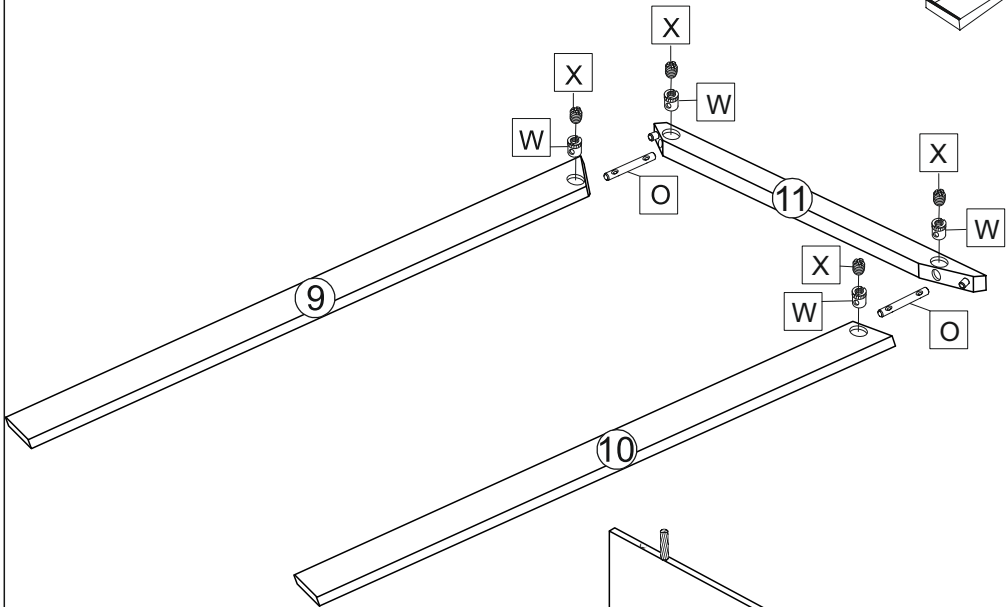

Bree Typ 08

	658
	1402
	377

A x24	B x24	C x18	D x3	E x8	F x14	G x1	H x6	I x3	J x4
K x2	L x4	M x8	N x14	O x2	P x24	Q x4	R x18	S x1	T x1
U x6	V x1	W x4	X x4	Y x2	Z x4	Z1 x4			

	0h60min		600mm	0.5kg	3m	∅8			

①	1358x358x16	1	1	
②	1358x358x16	1	1	
③	624x358x16	1	1	
④	658x358x16	1	1	
⑤	624x332x16	1	1	
⑥	623x332x16	1	1	
⑦	753x632x4	1	2	
⑧	621x623x4	1	2	
⑨	1384x100x19	1	1	
⑩	1384x100x19	1	1	
⑪	658x50x19	1	1	
⑫	162x456x19	1	2	
⑬	592x456x19	1	2	
⑭	705x454x4	1	2	
⑮	621x326x6	1	2	

				
3,5x19				
F x4	J x4	O x2	W x4	X x4

Typ 08-3/7

	
H	3,5x19
x6	F
	x6

Typ 08-4/7

D x3	E x8	M 4,2x16	N 3,5x16
P x24	R x10	T x1	V x1

 3,5x19	 G	 8x50	 S
F x4	x1	Q x2	S x1
 ∅ 12	 M4x10	 5x50	
U x4	Y x2	Z1 x2	