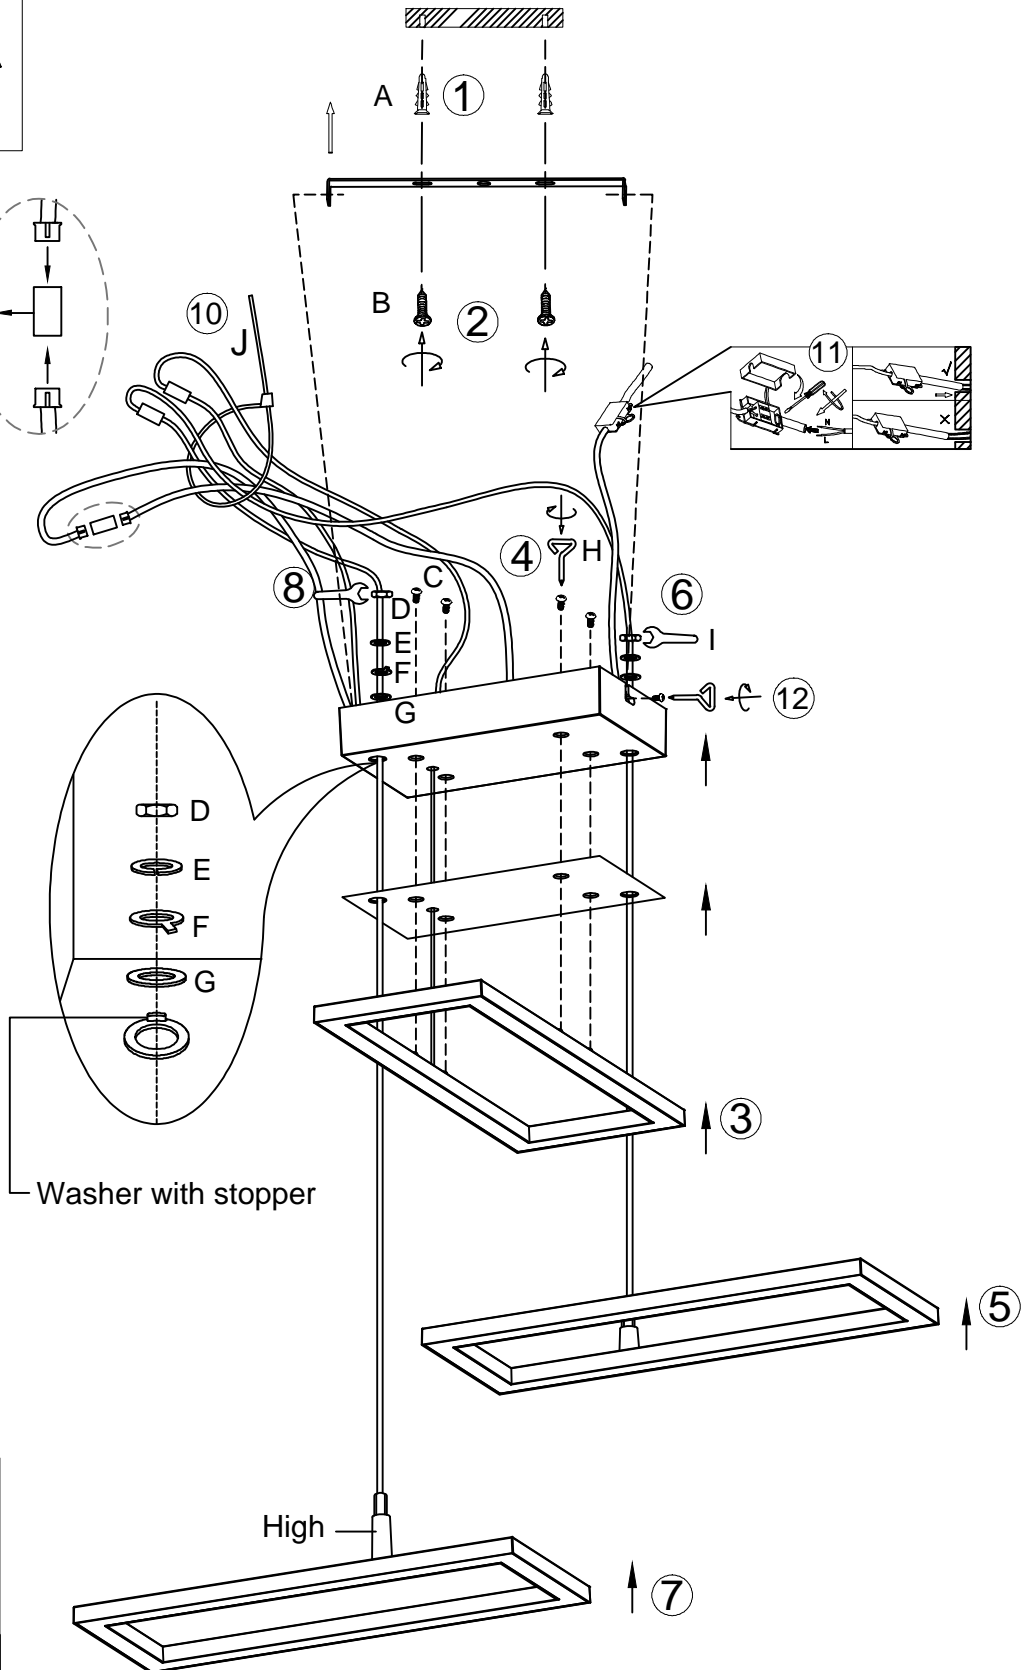

# C14827MX / 82270627

# Luca BESSONI

Spare parts		
code part		Item no.
A		X 2
B		X 2
C		X 4
D		X 2
E		X 2
F		X 1
G		X 2
H		X 1
I		X 1
J		X 1

1 x LED 24W  
220-240V~50/60Hz