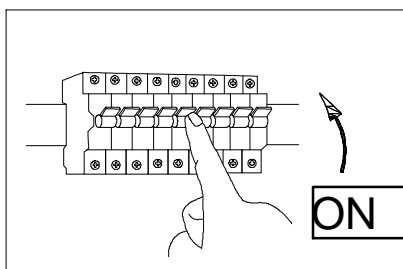

# Luca BESSONI

Spare parts		
code part		Item no.
A		X 2
B		X 2
C		X 4
D		X 2
E		X 2
F		X 1
G		X 2
H		X 1
I		X 1
J		X 1

1 x LED 24W  
220-240V~50/60Hz