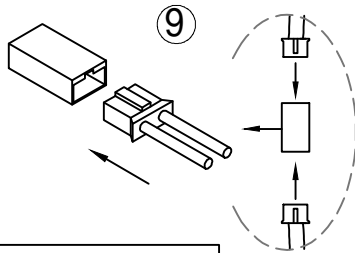

# Luca BESSONI

Spare parts		
code part		Item no.
A		X 2
B		X 2
C		X 4
D		X 2
E		X 2
F		X 1
G		X 2
H		X 1
I		X 1
J		X 1

1 x LED 24W  
220-240V~50/60Hz