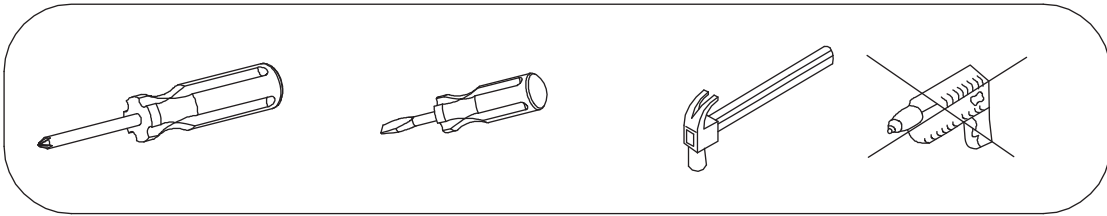

Hardware:

Assembly auxiliary tools: