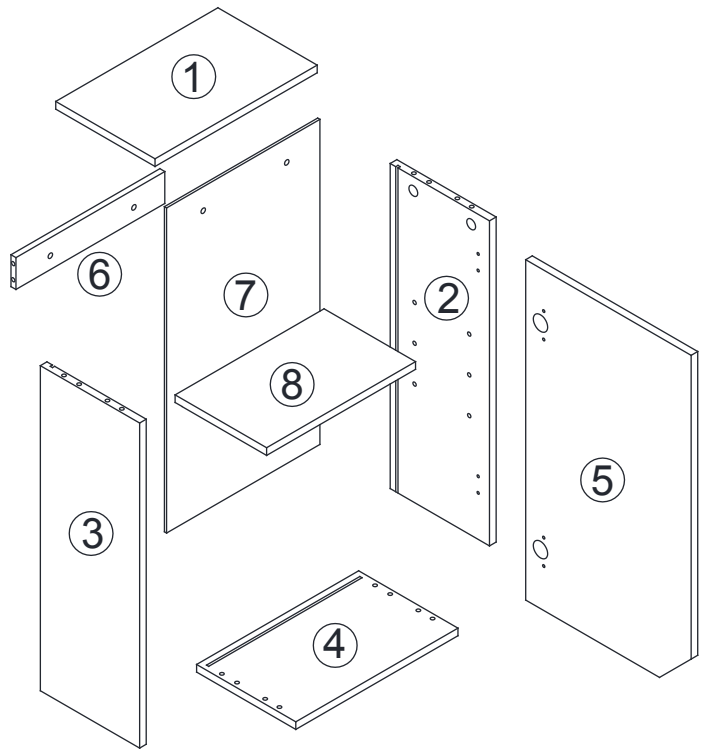

## Hardware:

(A) Cam lock: 4pcs

(B) Cam bolt: 4pcs

(C) Screw: 4pcs

(D) Wooden Dowel: 12pcs

(E) Hinge: 2pcs

(F) Screw: 8pcs

(G) Shelf Support: 4pcs

(H) Screw : 2pcs

(I) Screw : 2pcs

(J) Screw : 4pcs

(K) Screw : 4pcs

(L) Screw : 4pcs