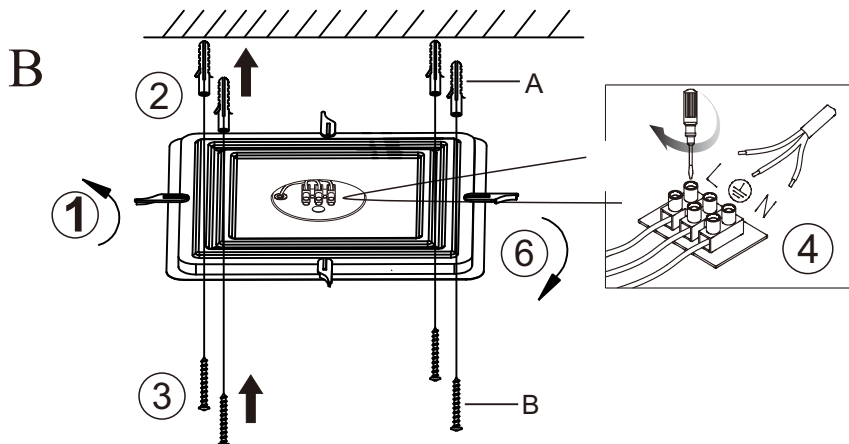

modern living

by mömax

81810418-01

D  = 2 x AAA 1,5V battery incl

81810418-01

spare parts		
code	part	
A		x4
B		x4
C		x1
D		x2