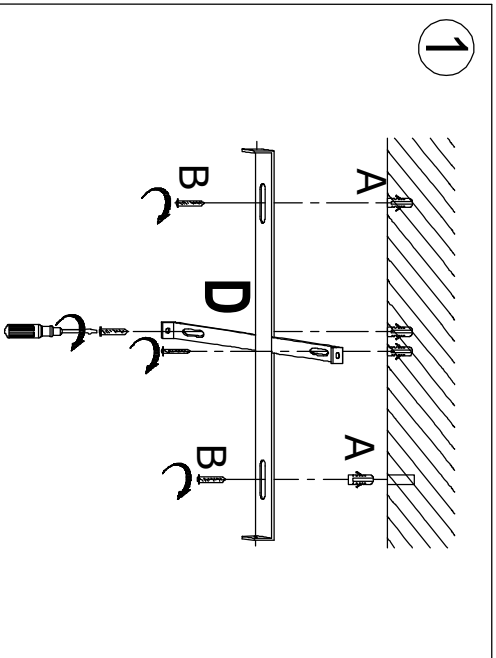

B

Luca BESSONI

81810503

spare parts	
code	part
A	 X 4PCS
B	 X 4PCS
C	 X 4PCS
D	 X 1PCS