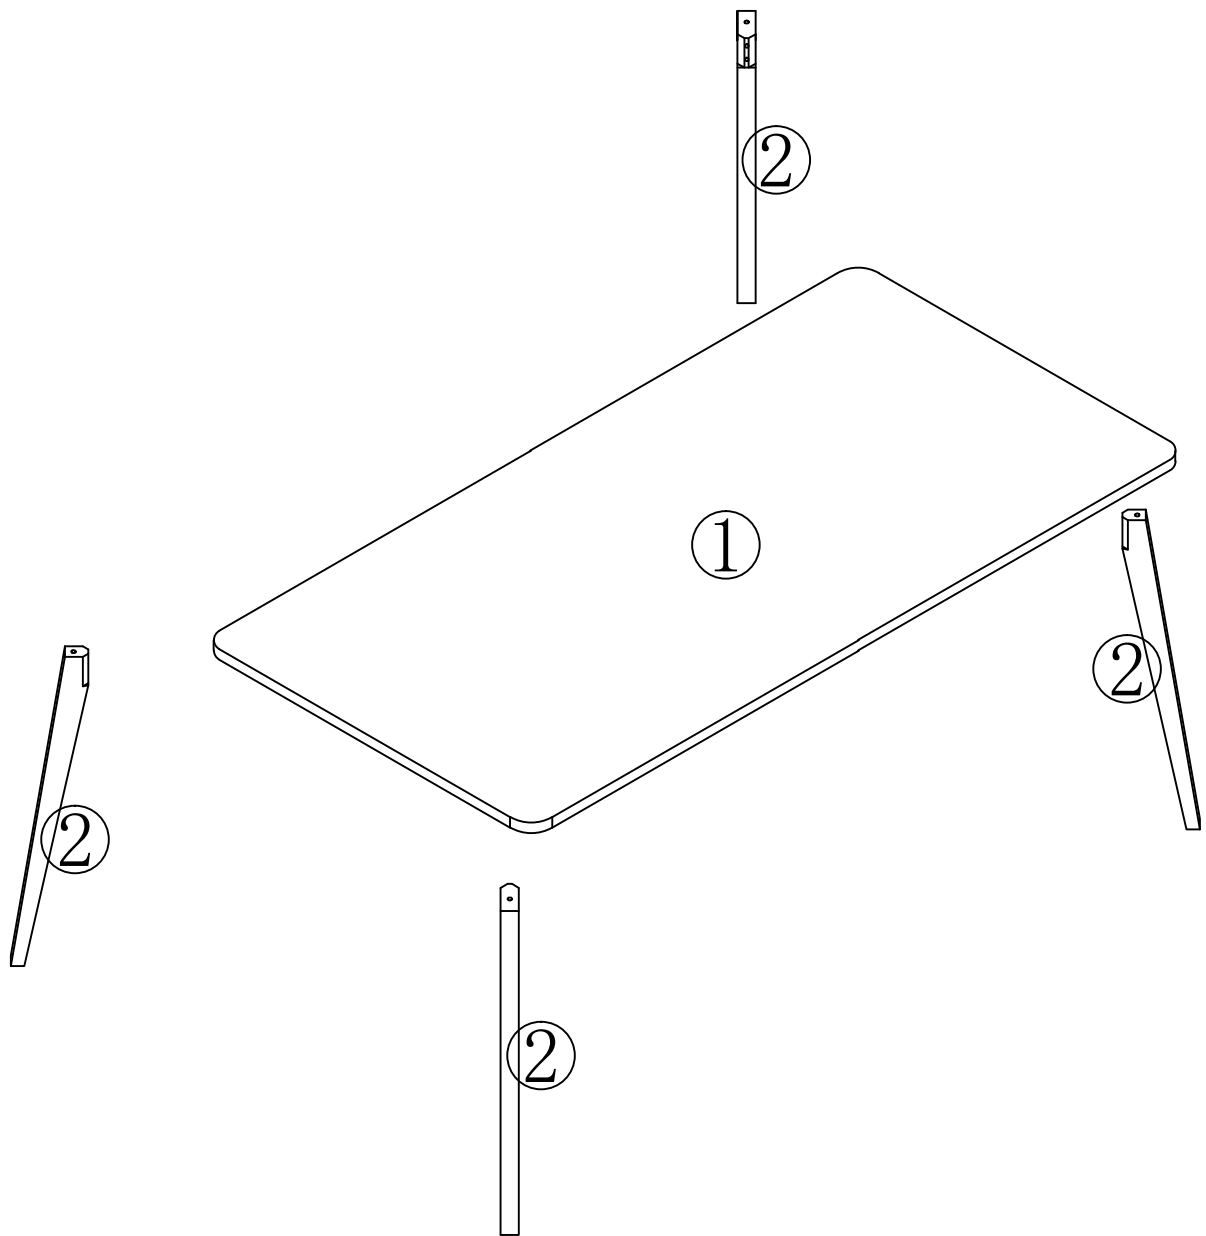

DURHAM FIXING DINING TABLE

21350002/10

1

(A)	x8
	
M8x 80mm	
(B)	x4
	
DIA11x60mm	

2

3

4