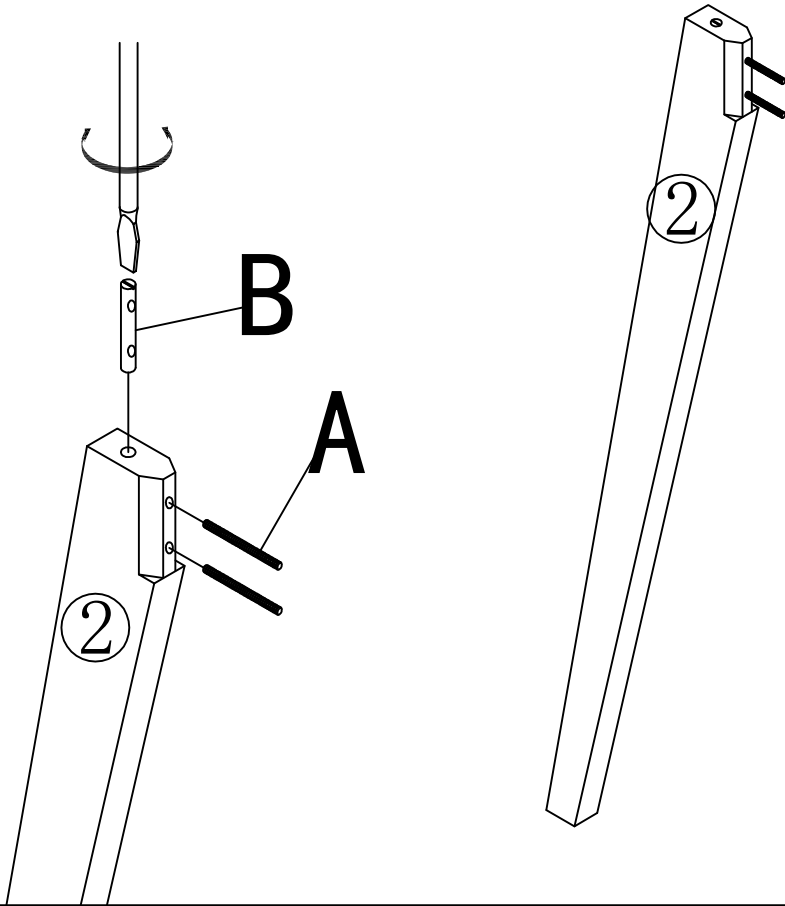

DURHAM FIXING DINING TABLE

21350002/10

1

(A)	x8
	
M8x 80mm	
(B)	x4
	
DIA11x60mm	

2

3

4