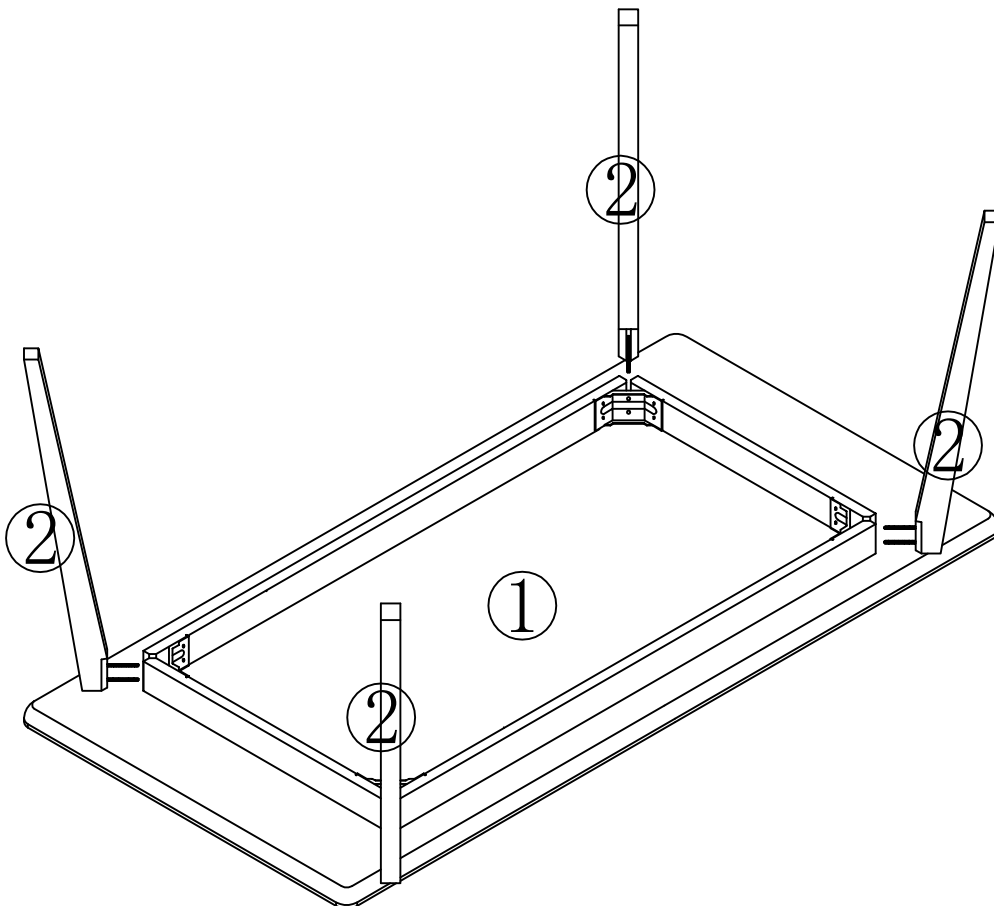

DURHAM FIXING DINING TABLE

21350002/10

1

(A)	x8
	
M8x 80mm	
(B)	x4
	
DIA11x60mm	

2

3

4