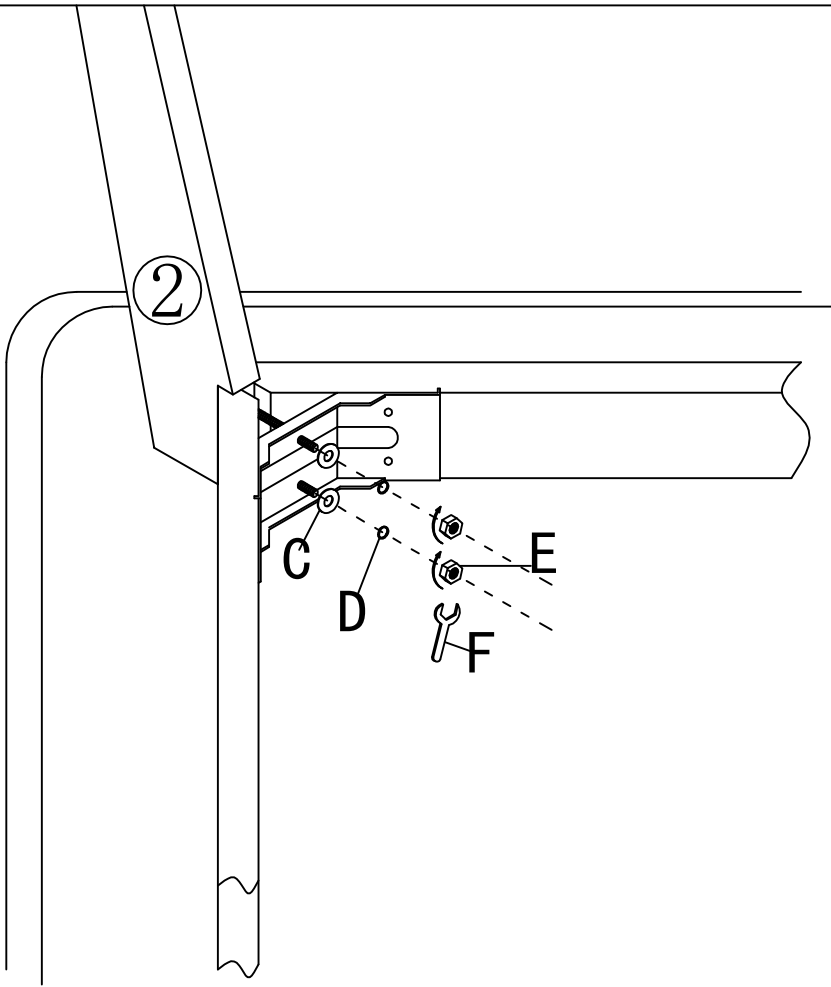

DURHAM FIXING DINING TABLE

21350002/10

1

(A)	x8
	
M8x 80mm	
(B)	x4
	
DIA11x60mm	

2

3

4