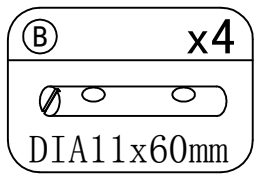

DURHAM FIXING DINING TABLE

21350002/10

1

(A)	x8
	
M8x 80mm	
(B)	x4
	
DIA11x60mm	

2

3

4