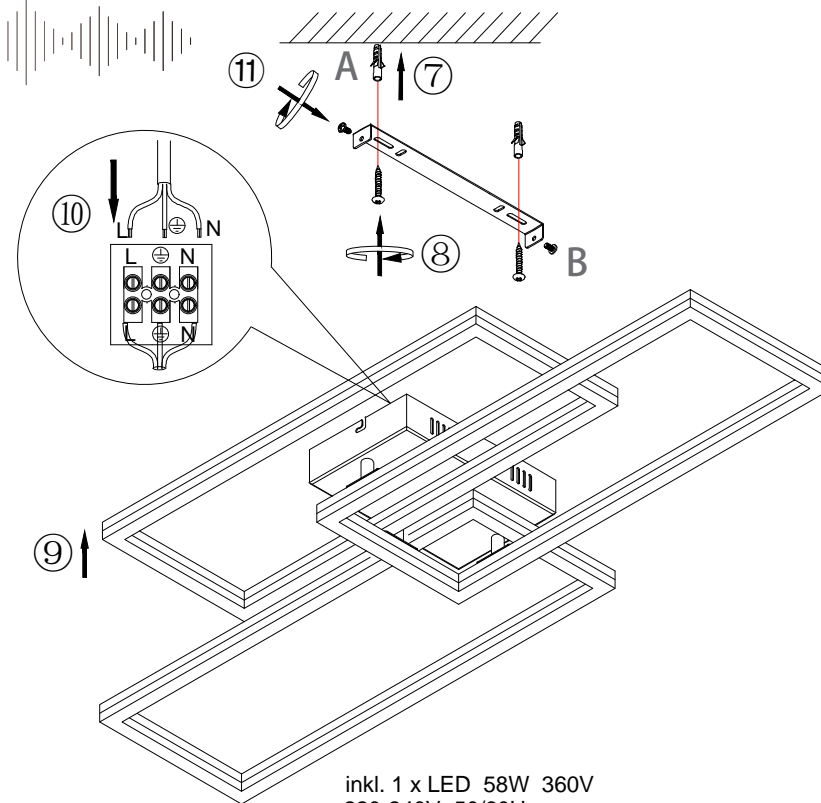

## 81811017

smart voice control 

OFF

incl.

inkl. 1 x LED 58W 360W  
220-240V-50/60Hz

PART		
CODE	SPART PARTS	
A		X2 PCS
B		X2 PCS
C		X1 PCS
D		X1 PCS
E		X1 PCS
F		X1 PCS

Frequency Bandwidth	Maximal radiation transmitting power
2400-2483.5MHz	<7dBm