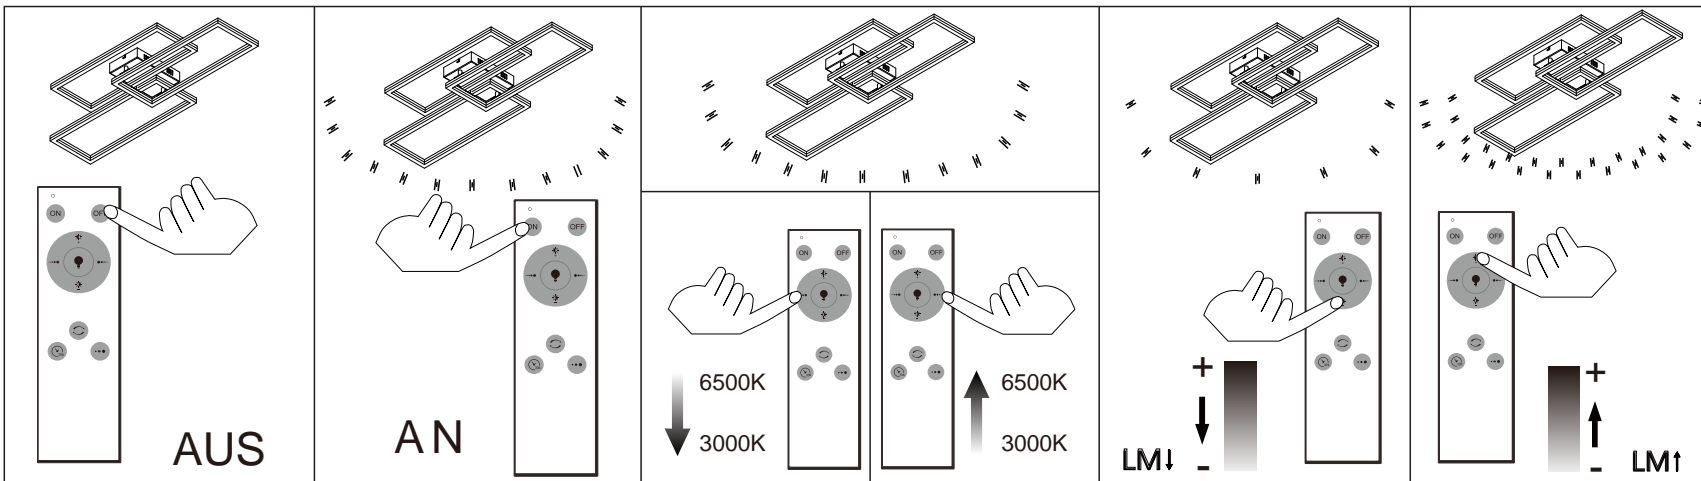

Battery: 2xAAA 1.5V (excl.)