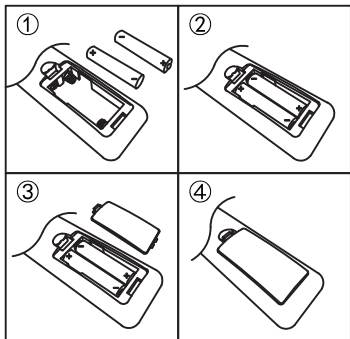

Battery: 2xAAA 1.5V (excl.)