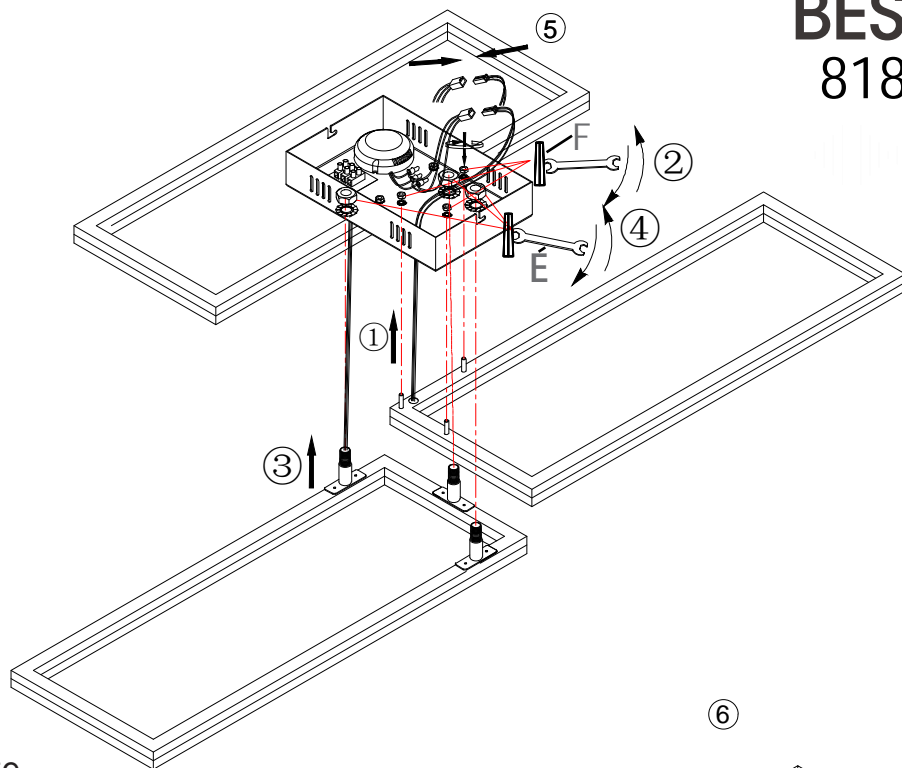

## 81811017

smart voice control 

OFF

incl.

inkl. 1 x LED 58W 360W  
220-240V-50/60Hz

PART		
CODE	SPART PARTS	
A		X2 PCS
B		X2 PCS
C		X1 PCS
D		X1 PCS
E		X1 PCS
F		X1 PCS

Frequency Bandwidth	Maximal radiation transmitting power
2400-2483.5MHz	<7dBm