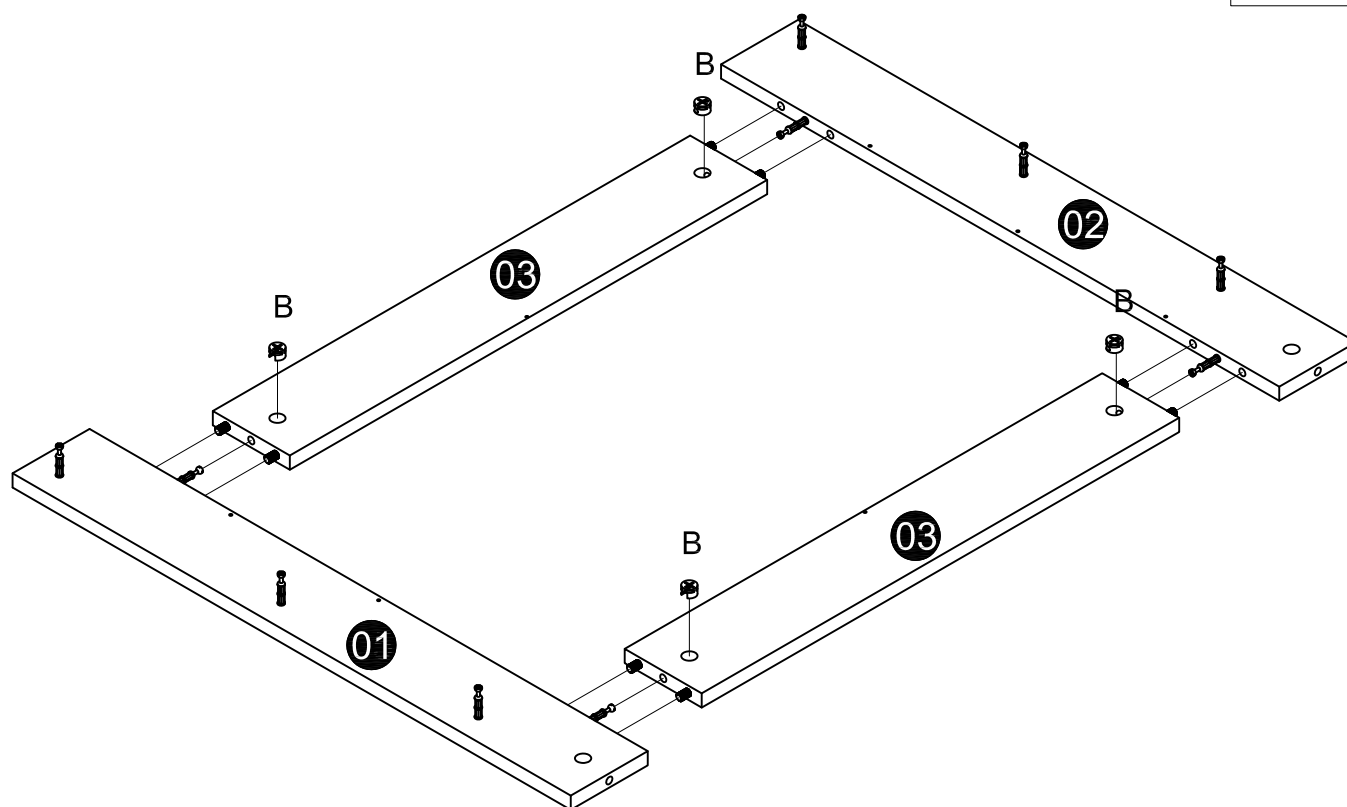

WOHNLING®
Möbel zum Wohlfühlen

Heizkörperabdeckung
WL5.744, WL5.745

| | | | | |
|---|--|---|--|---|
| <p>A CAM lock dowel x14</p>  | <p>B CAM lock x14</p>  | <p>C Wood dowel x8 6x30mm</p>  | <p>D Screw x12 ø3.5x14mm</p>  | <p>E Screw x4 ø3.5x35mm</p>  |
| <p>F Wall anchor x4</p>  | <p>G Wood block x2</p>  | | | |

01

C Wood dowel x8

A CAM lock dowel x14

02

B CAM lock x4

03

D Screw x12

04

B CAM lock x6

05

B CAM lock x4

06

E Screw x4

ø3.5x35mm

F Wall anchor x4

G Wood block x2