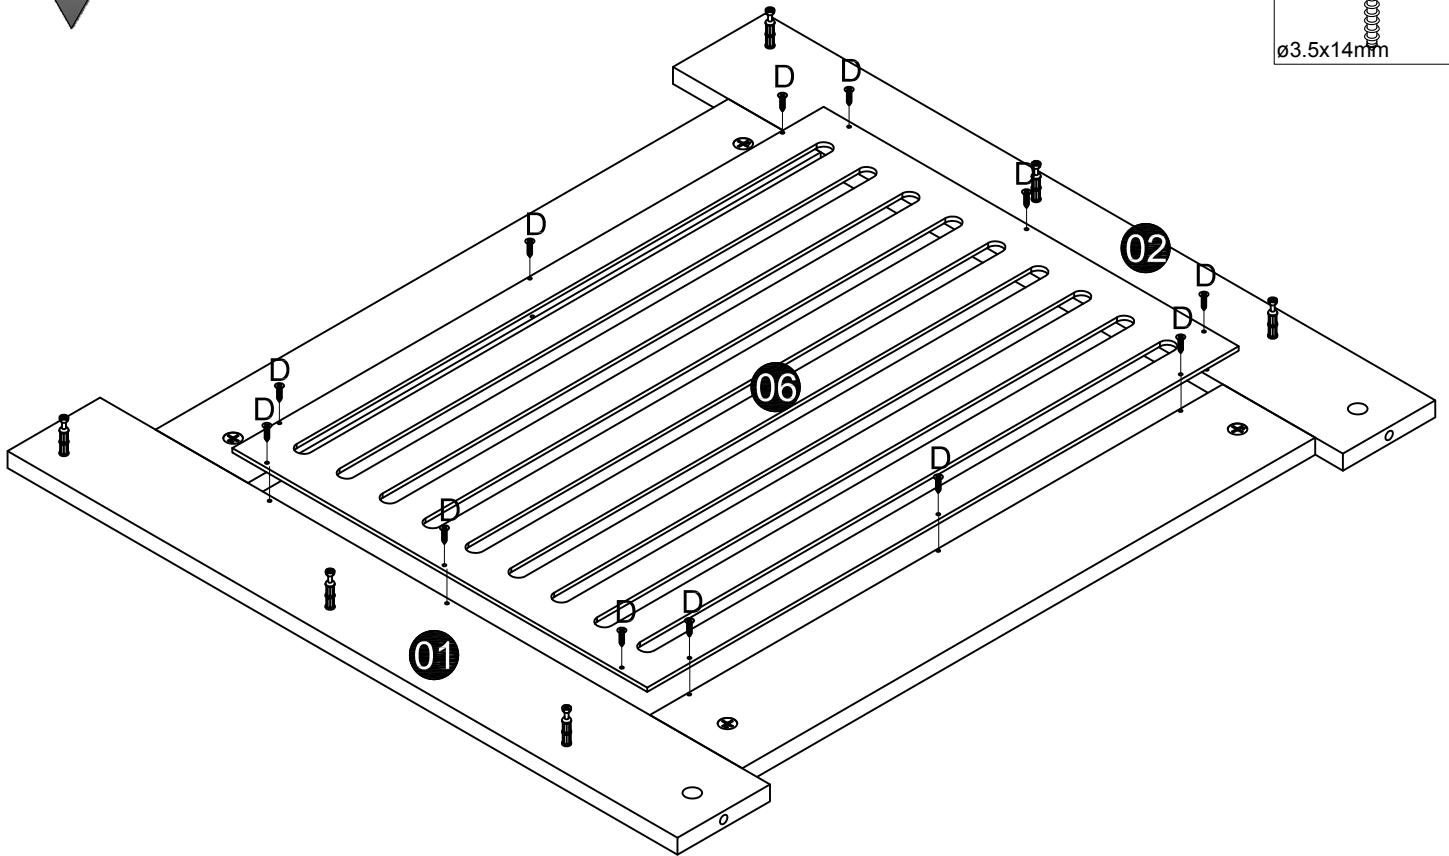

WOHNLING®
Möbel zum Wohlfühlen

Heizkörperabdeckung
WL5.744, WL5.745

| | | | | |
|---|--|---|--|---|
| <p>A CAM lock dowel x14</p>  | <p>B CAM lock x14</p>  | <p>C Wood dowel x8 6x30mm</p>  | <p>D Screw x12 ø3.5x14mm</p>  | <p>E Screw x4 ø3.5x35mm</p>  |
| <p>F Wall anchor x4</p>  | <p>G Wood block x2</p>  | | | |

01

C Wood dowel x8

A CAM lock dowel x14

02

B CAM lock x4

03

D Screw x12

04

B CAM lock x6

05

B CAM lock x4

06

E Screw x4

ø3.5x35mm

F Wall anchor x4

G Wood block x2