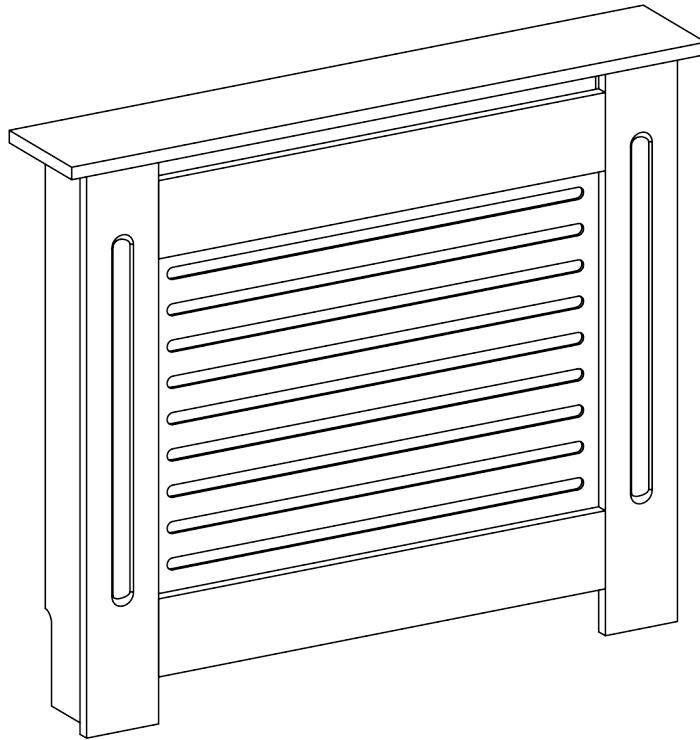

WOHNLING®
Möbel zum Wohlfühlen

Heizkörperabdeckung
WL5.744, WL5.745

| | | | | |
|---|--|---|--|---|
| <p>A CAM lock dowel x14</p>  | <p>B CAM lock x14</p>  | <p>C Wood dowel x8 6x30mm</p>  | <p>D Screw x12 ø3.5x14mm</p>  | <p>E Screw x4 ø3.5x35mm</p>  |
| <p>F Wall anchor x4</p>  | <p>G Wood block x2</p>  | | | |

01

C Wood dowel x8

A CAM lock dowel x14

02

B CAM lock x4

03

D Screw x12

04