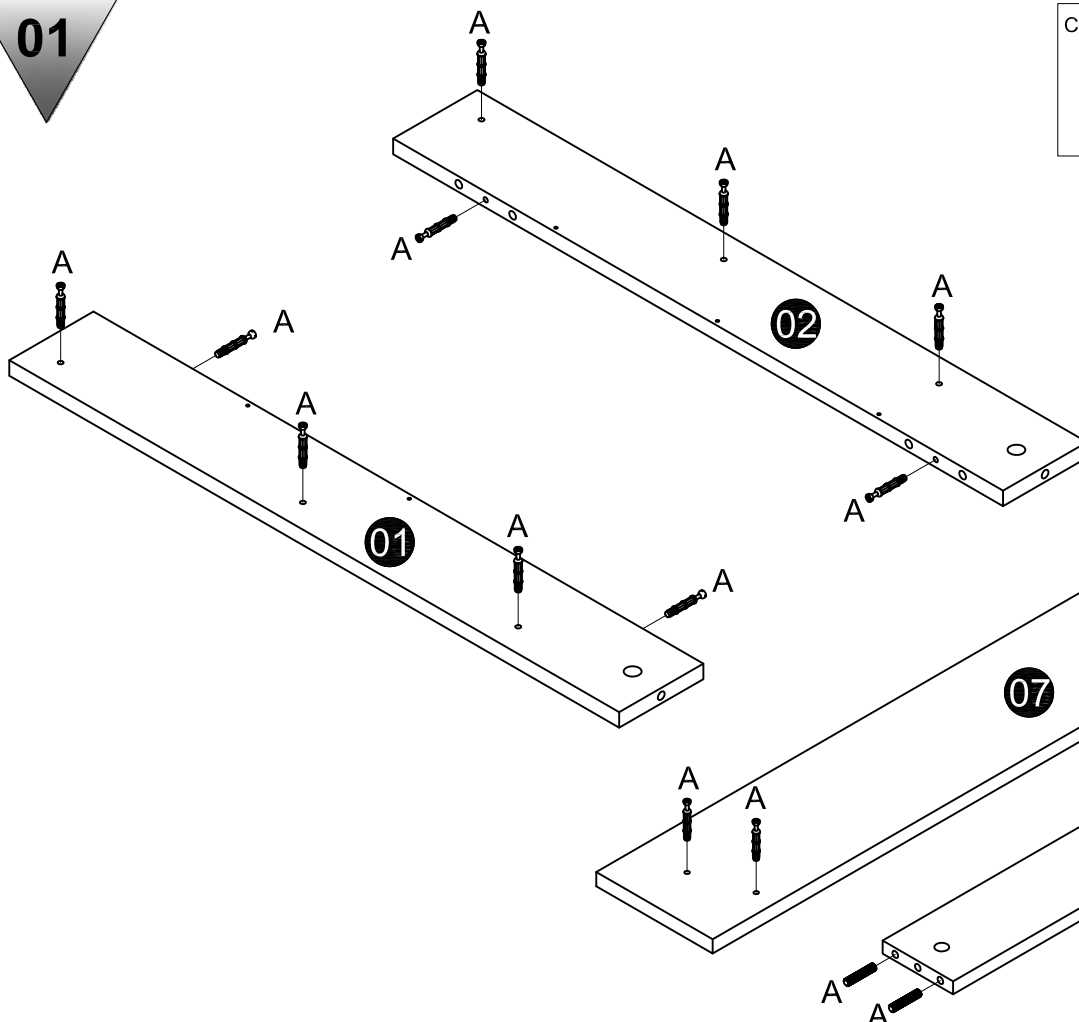

WOHNLING®
Möbel zum Wohlfühlen

Heizkörperabdeckung
WL5.744, WL5.745

| | | | | |
|---|--|---|--|---|
| <p>A CAM lock dowel x14</p>  | <p>B CAM lock x14</p>  | <p>C Wood dowel x8 6x30mm</p>  | <p>D Screw x12 ø3.5x14mm</p>  | <p>E Screw x4 ø3.5x35mm</p>  |
| <p>F Wall anchor x4</p>  | <p>G Wood block x2</p>  | | | |

01

C Wood dowel x8

A CAM lock dowel x14

02

B CAM lock x4

03

D Screw x12

04

B CAM lock x6

05

B CAM lock x4

06

E Screw x4

ø3.5x35mm

F Wall anchor x4

G Wood block x2