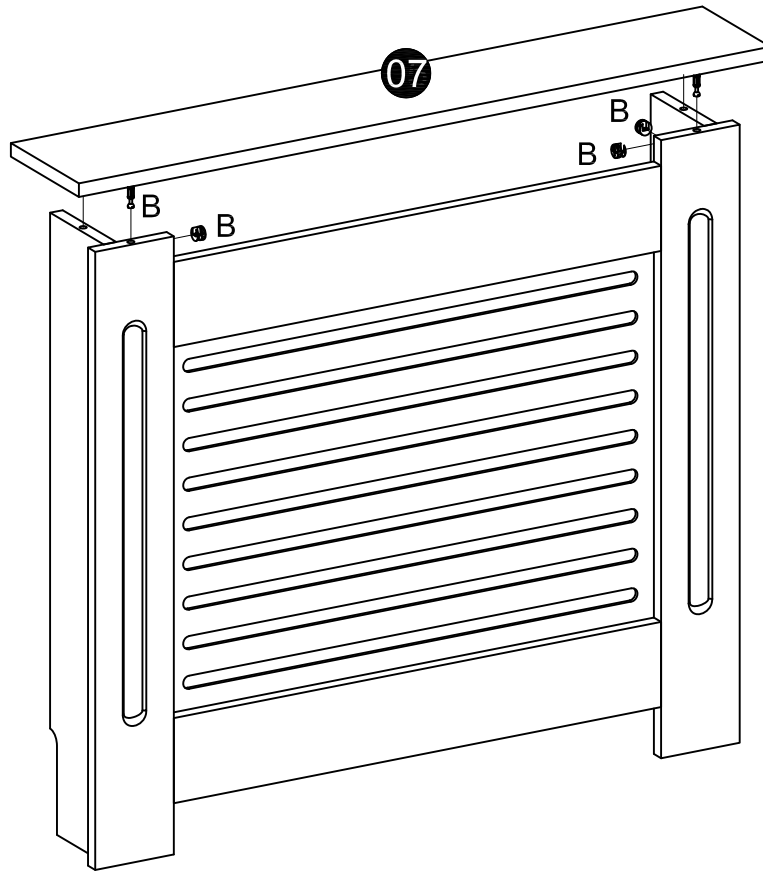

WOHNLING®
Möbel zum Wohlfühlen

Heizkörperabdeckung
WL5.744, WL5.745

| | | | | |
|---|--|---|--|---|
| <p>A CAM lock dowel x14</p>  | <p>B CAM lock x14</p>  | <p>C Wood dowel x8 6x30mm</p>  | <p>D Screw x12 ø3.5x14mm</p>  | <p>E Screw x4 ø3.5x35mm</p>  |
| <p>F Wall anchor x4</p>  | <p>G Wood block x2</p>  | | | |

01

C Wood dowel x8

A CAM lock dowel x14

02

B CAM lock x4

03

D Screw x12

04

B CAM lock x6

05

B CAM lock x4

06

E Screw x4

ø3.5x35mm

F Wall anchor x4

G Wood block x2