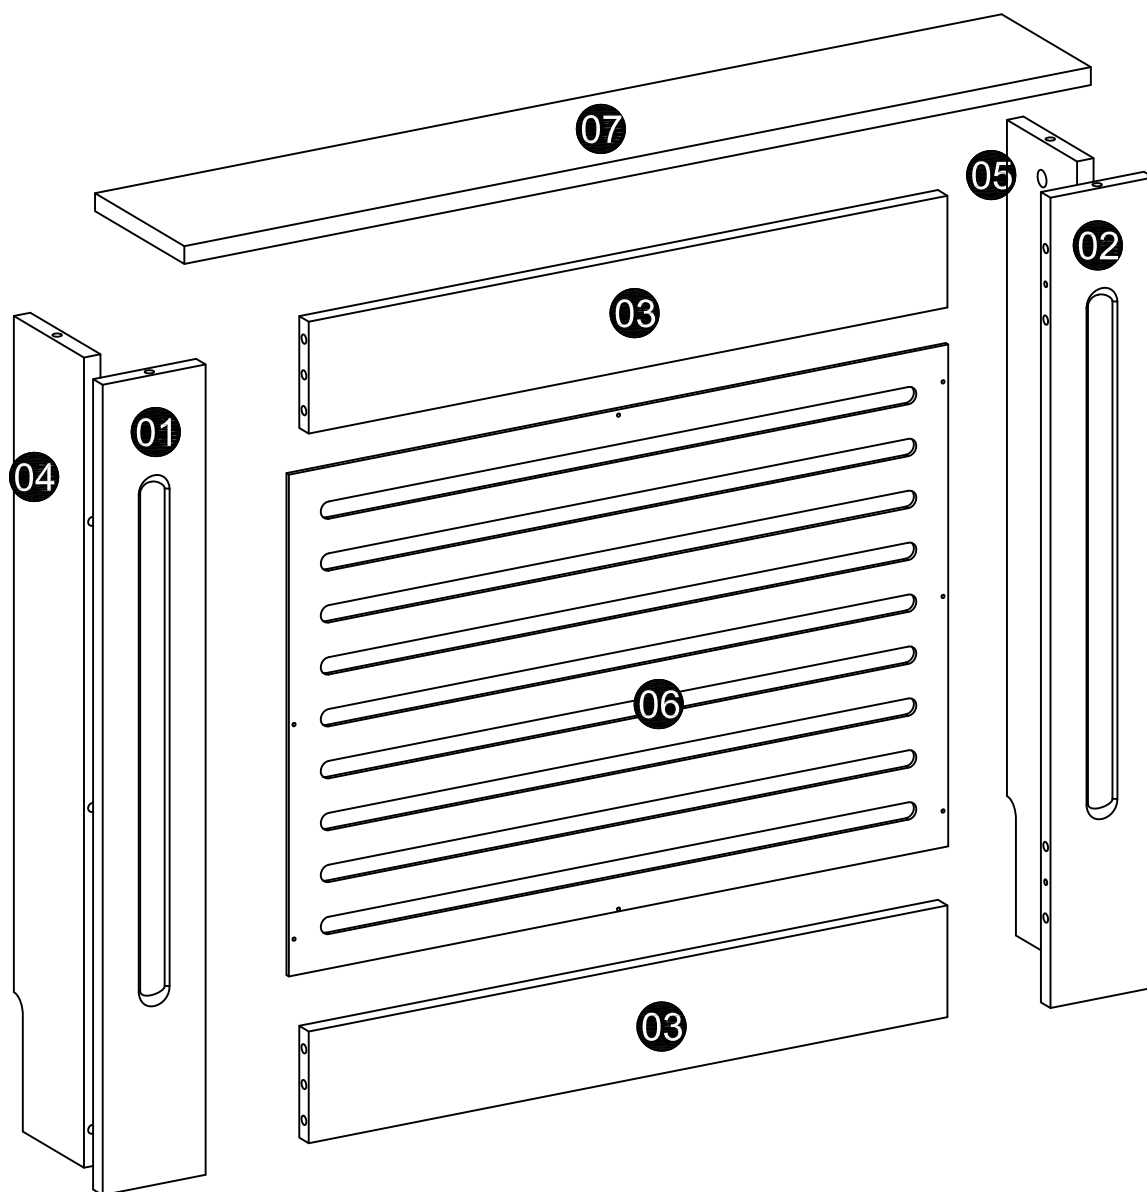

WOHNLING®
Möbel zum Wohlfühlen

Heizkörperabdeckung
WL5.744, WL5.745

| | | | | |
|---|--|---|--|---|
| <p>A CAM lock dowel x14</p>  | <p>B CAM lock x14</p>  | <p>C Wood dowel x8 6x30mm</p>  | <p>D Screw x12 ø3.5x14mm</p>  | <p>E Screw x4 ø3.5x35mm</p>  |
| <p>F Wall anchor x4</p>  | <p>G Wood block x2</p>  | | | |

01

C Wood dowel x8

A CAM lock dowel x14

02

B CAM lock x4

03

D Screw x12

04