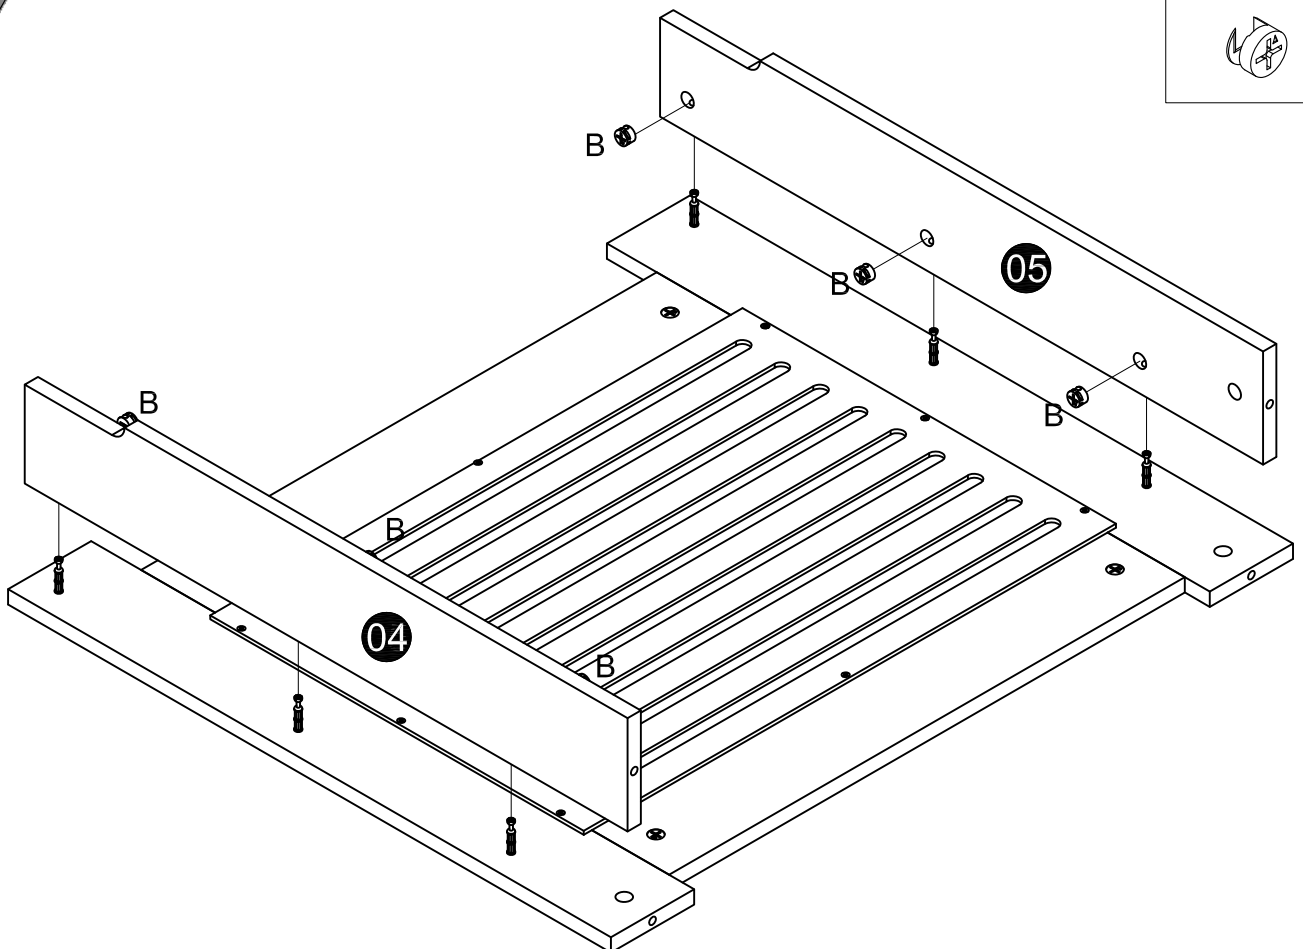

04

B CAM lock x6