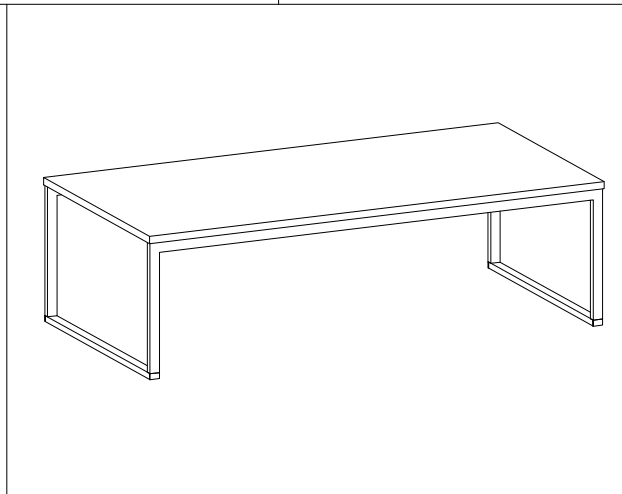

| Art No | Description |
|-----------|-------------------------------------|
| 88888-287 | SP- Estella Sofa Table-Screw Set |
| 88888-288 | SP- Estella Sofa Table-Plastic Feet |

VENTURE DESIGN

HOME & INTERIOR

19933-588

| | | |
|---|---|----|
| A |  | 1 |
| B |  | 2 |
| C |  | 3 |
| D |  | 2 |
| E |  | 4 |
| F |  | 12 |
| G |  | 6 |
| H |  | 1 |

88888-287

88888-287

88888-288

88888-287