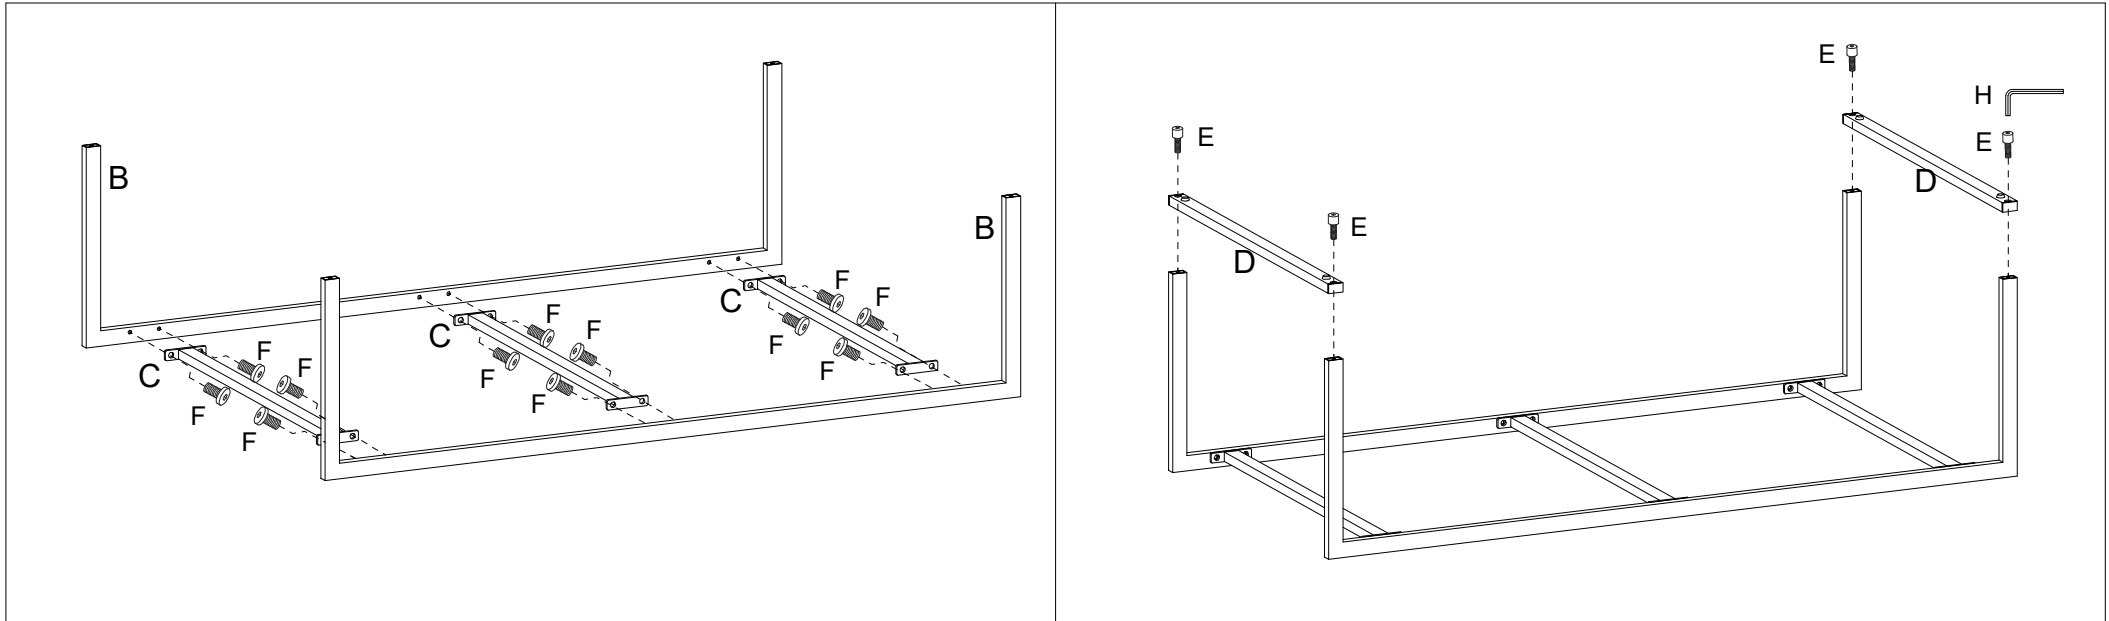

| Art No | Description |
|-----------|-------------------------------------|
| 88888-287 | SP- Estella Sofa Table-Screw Set |
| 88888-288 | SP- Estella Sofa Table-Plastic Feet |

VENTURE DESIGN

HOME & INTERIOR

19933-588

| | | |
|---|---|----|
| A |  | 1 |
| B |  | 2 |
| C |  | 3 |
| D |  | 2 |
| E |  | 4 |
| F |  | 12 |
| G |  | 6 |
| H |  | 1 |

88888-287

88888-287

88888-288

88888-287