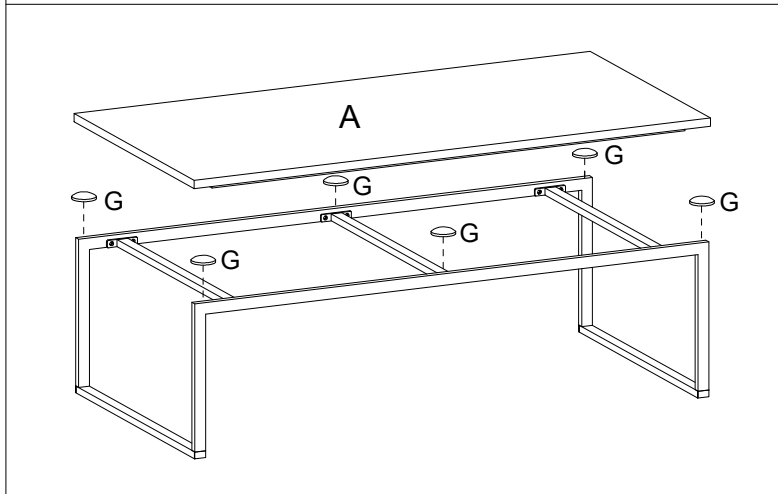

| Art No | Description |
|-----------|-------------------------------------|
| 88888-287 | SP- Estella Sofa Table-Screw Set |
| 88888-288 | SP- Estella Sofa Table-Plastic Feet |

VENTURE DESIGN

HOME & INTERIOR

19933-588

| | | |
|---|---|----|
| A |  | 1 |
| B |  | 2 |
| C |  | 3 |
| D |  | 2 |
| E |  | 4 |
| F |  | 12 |
| G |  | 6 |
| H |  | 1 |

88888-287

88888-287

88888-288

88888-287