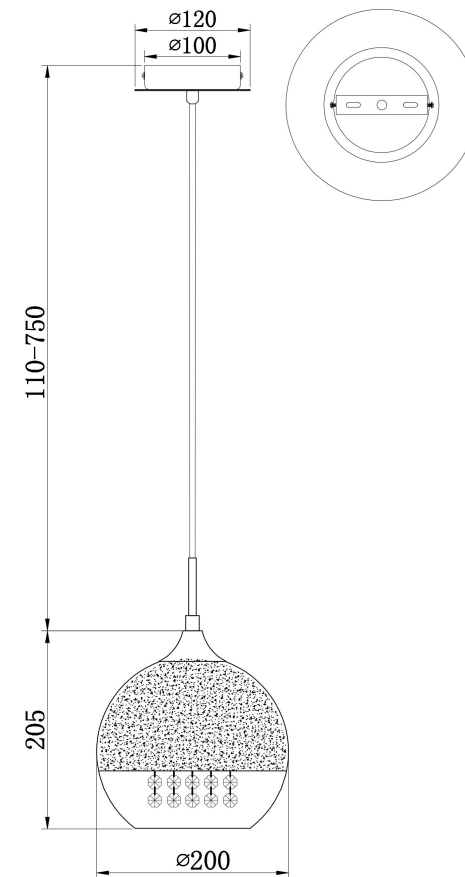

INSTRUCTION FOR FIX:
A=9pcs

Model: P140-PL-110-1-N
Collection: Pendant
Series: Fermi
Pendant Lamps

This product contains a light source of energy efficiency class