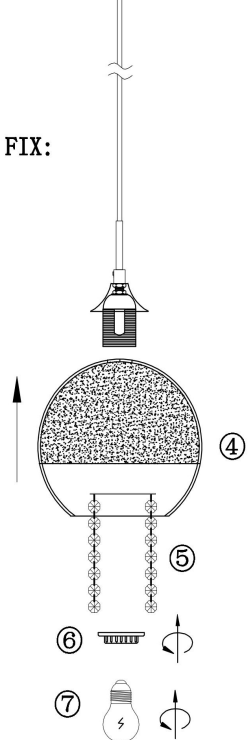

INSTRUCTION FOR FIX:
A=9pcs

Model: P140-PL-110-1-N
Collection: Pendant
Series: Fermi
Pendant Lamps

This product contains a light source of energy efficiency class