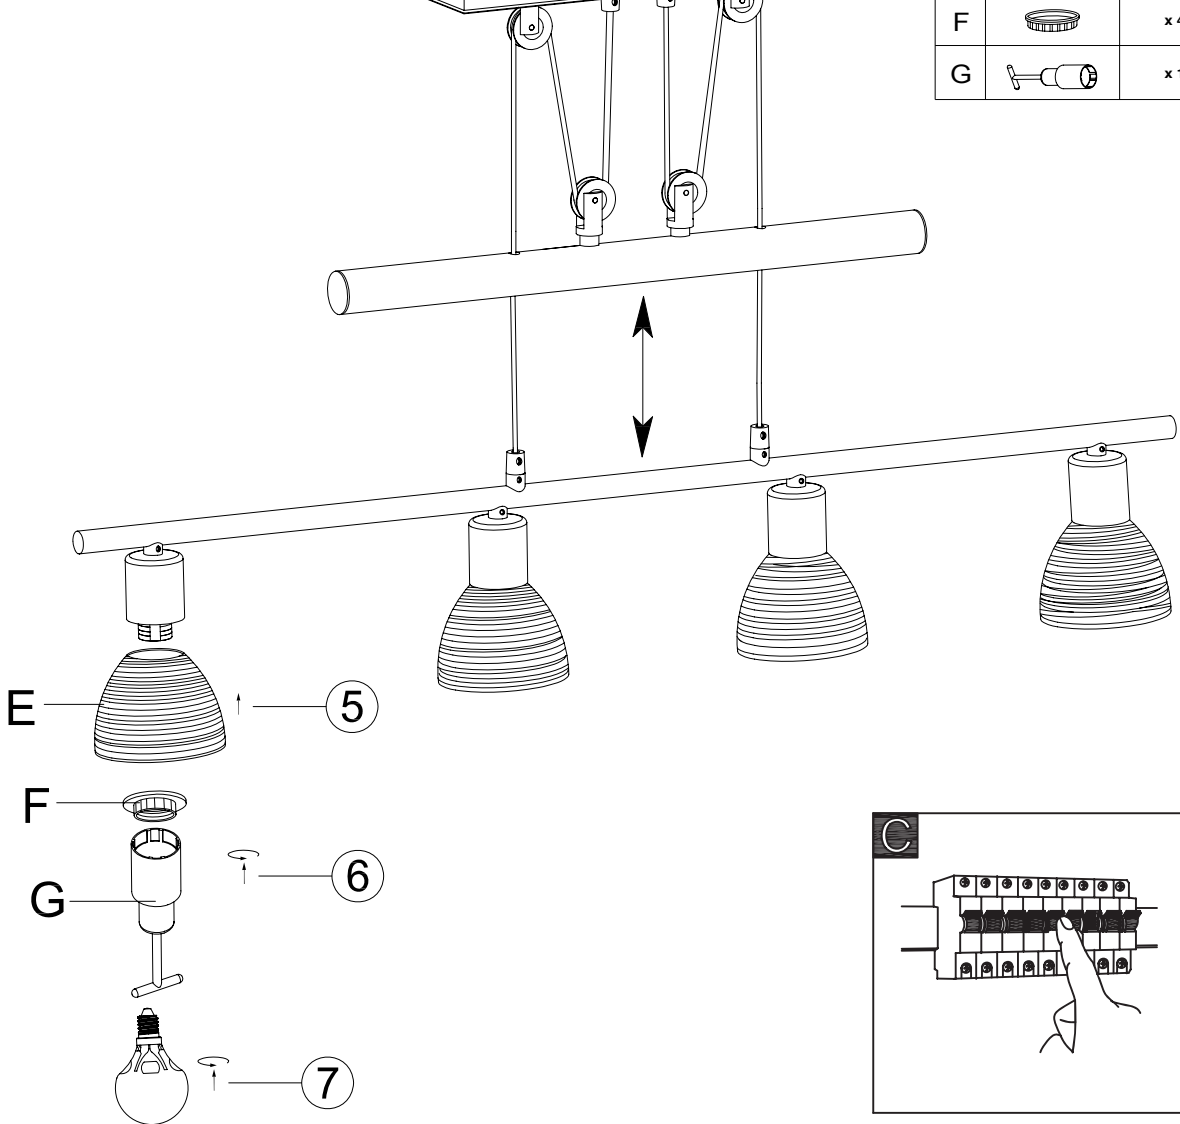

# ombra

**B**

81810144

| spare parts |      |        |
|-------------|------|--------|
| code        | part |        |
| A           |      | x 2PCS |
| B           |      | x 2PCS |
| C           |      | x 1PCS |
| D           |      | x 4PCS |
| E           |      | x 4PCS |
| F           |      | x 4PCS |
| G           |      | x 1PCS |