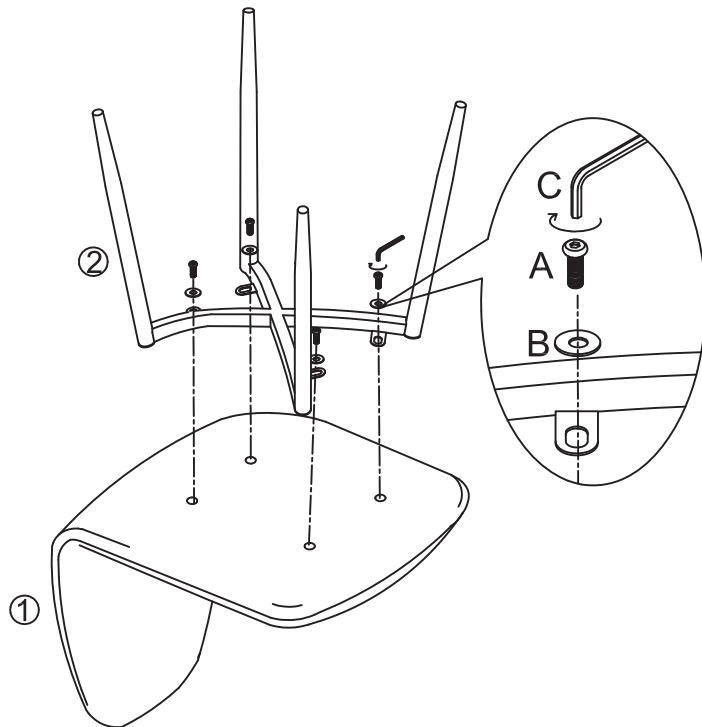

ASSEMBLY INSTRUCTION

MODEL: **Velvet Polar Dining Chair Black / black** (19912-888)

Hardware List

88888-272 SP-Polar Dining Chair Black / black - Screw Set

No.	DESCRIPTION	QTY.
A	JCBC M6 x 18mm 	4pcs
B	Flat Washer 	4pcs
C	5# Allen Key 	1pc

Part List

No.	DESCRIPTION	QTY.
1	88888-274 SP-Polar Dining Chair Black / black - Leg	1pc
2	88888-111 SP-Polar Dining Chair Black / black - Seat	1pc

1

COMPLETED ASSEMBLE