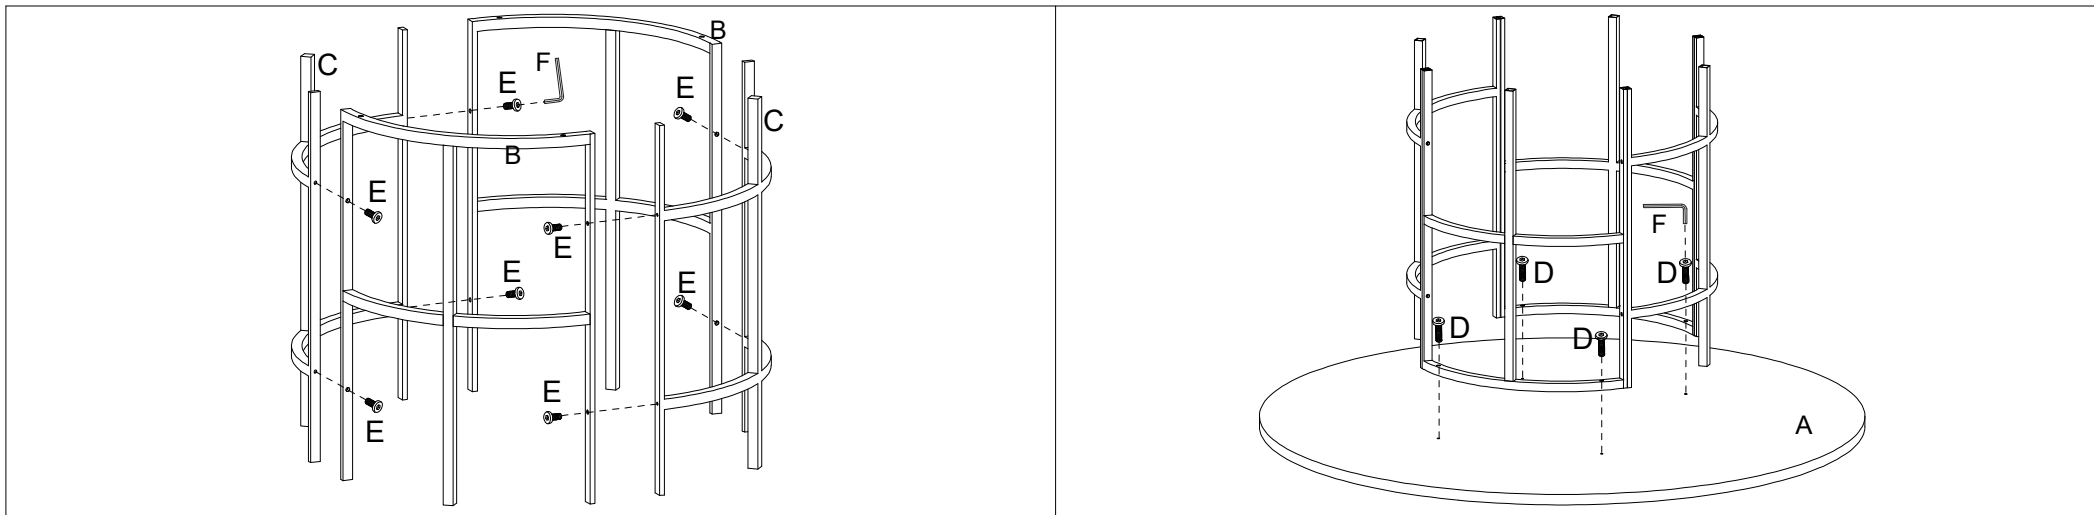

Art No	Description
88888-1010	SP - Copenhagen Dining Table - screw set
88888-1011	SP - Copenhagen Dining Table - Plastic Feet

furniture/fashion
Design by Daniel Johansson & Laila Bagge

VENTURE DESIGN
HOME & INTERIOR

15009-468/15009-488

A		1	
B		2	
C		2	
D		4	88888-1010
E		8	88888-1010
F		1	88888-1010