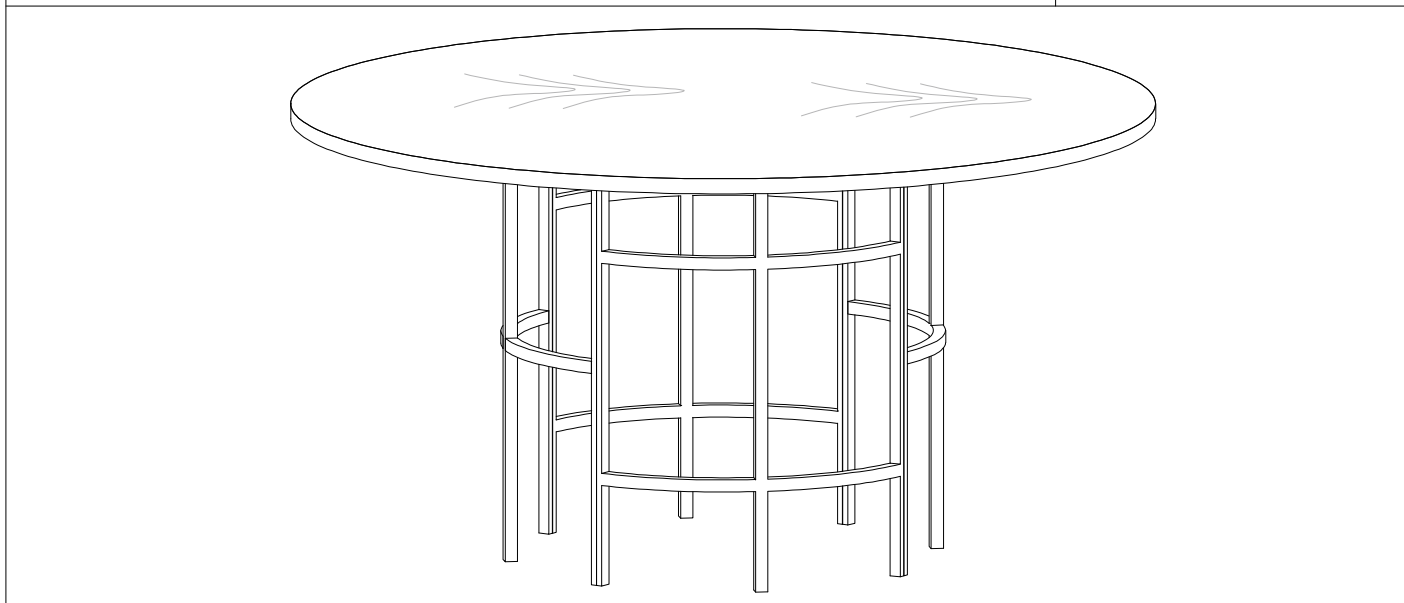

Art No	Description
88888-1010	SP - Copenhagen Dining Table - screw set
88888-1011	SP - Copenhagen Dining Table - Plastic Feet

furniture/fashion
Design by Daniel Johansson & Laila Bagge

VENTURE DESIGN
HOME & INTERIOR

15009-468/15009-488

A		1	
B		2	
C		2	
D		4	88888-1010
E		8	88888-1010
F		1	88888-1010