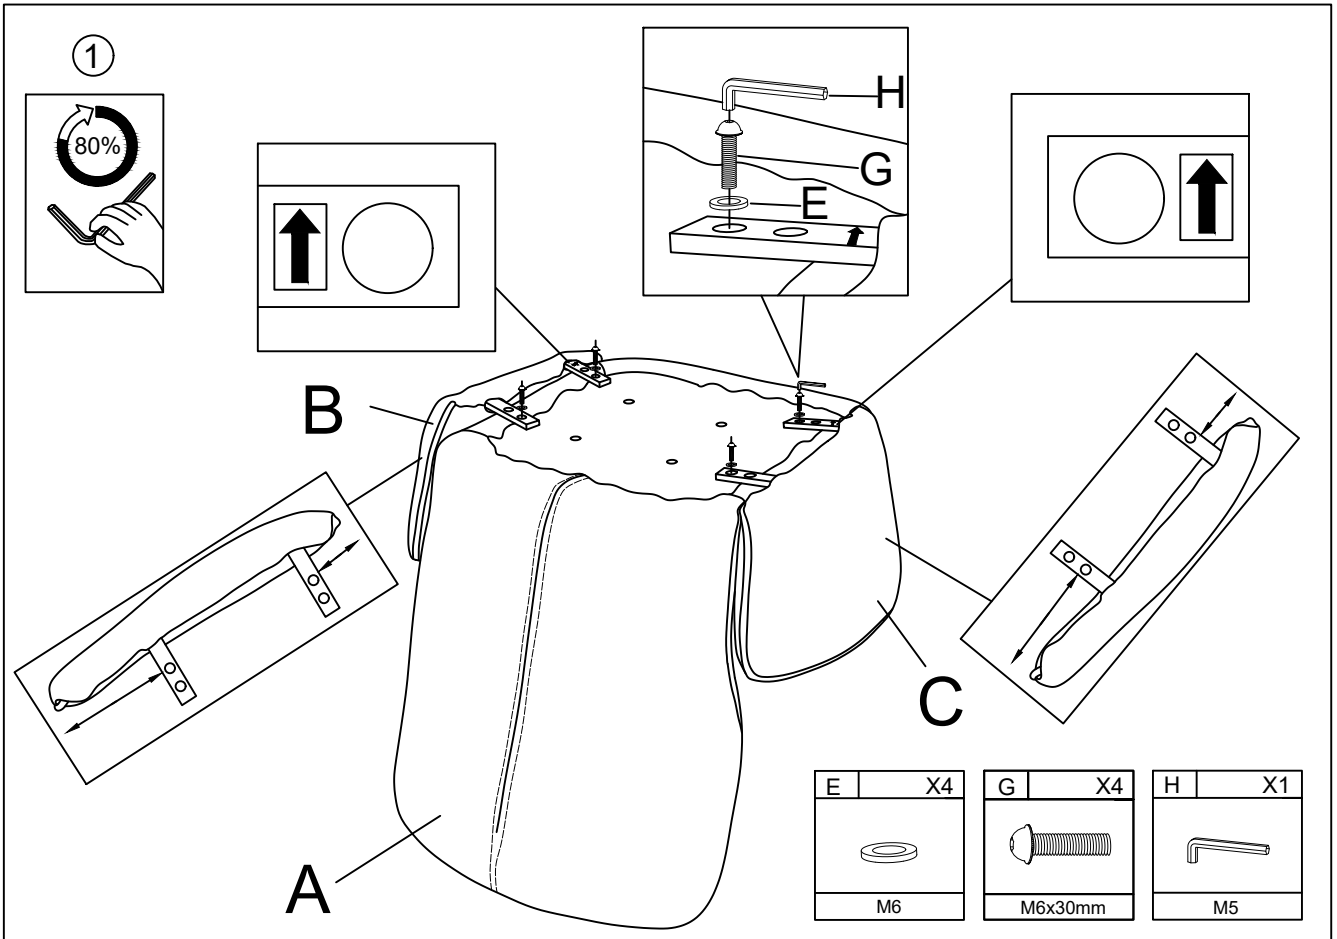

XILO (02890287-01/02)

XXXLutz KG  
Römerstraße 39  
AT-4600 Wels, Austria  
E-Mail: Info@xxxlutz.at

A	X1	B	X1	C	X1	D	X1
E	X12	F	X4	G	X8	H	X1
M6		M6x25mm		M6x30mm		M5	

3

E	X4	F	X4	H	X1
M6		M6x25mm		M5	