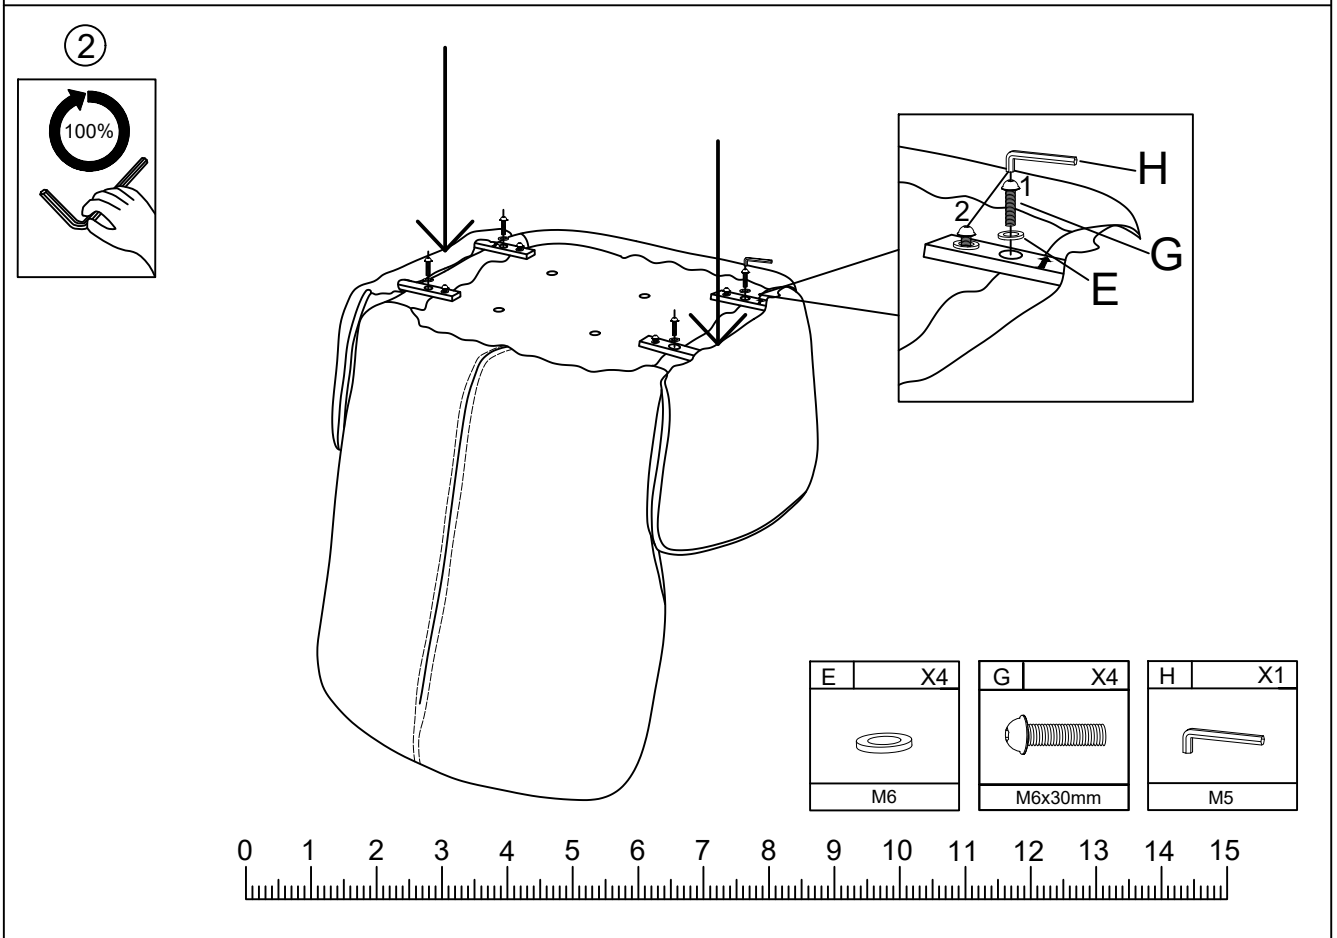

XILO (02890287-01/02)

XXXLutz KG  
Römerstraße 39  
AT-4600 Wels, Austria  
E-Mail: Info@xxxlutz.at

A	X1	B	X1	C	X1	D	X1
E	X12	F	X4	G	X8	H	X1
M6		M6x25mm		M6x30mm		M5	

3

E	X4	F	X4	H	X1
M6		M6x25mm		M5	