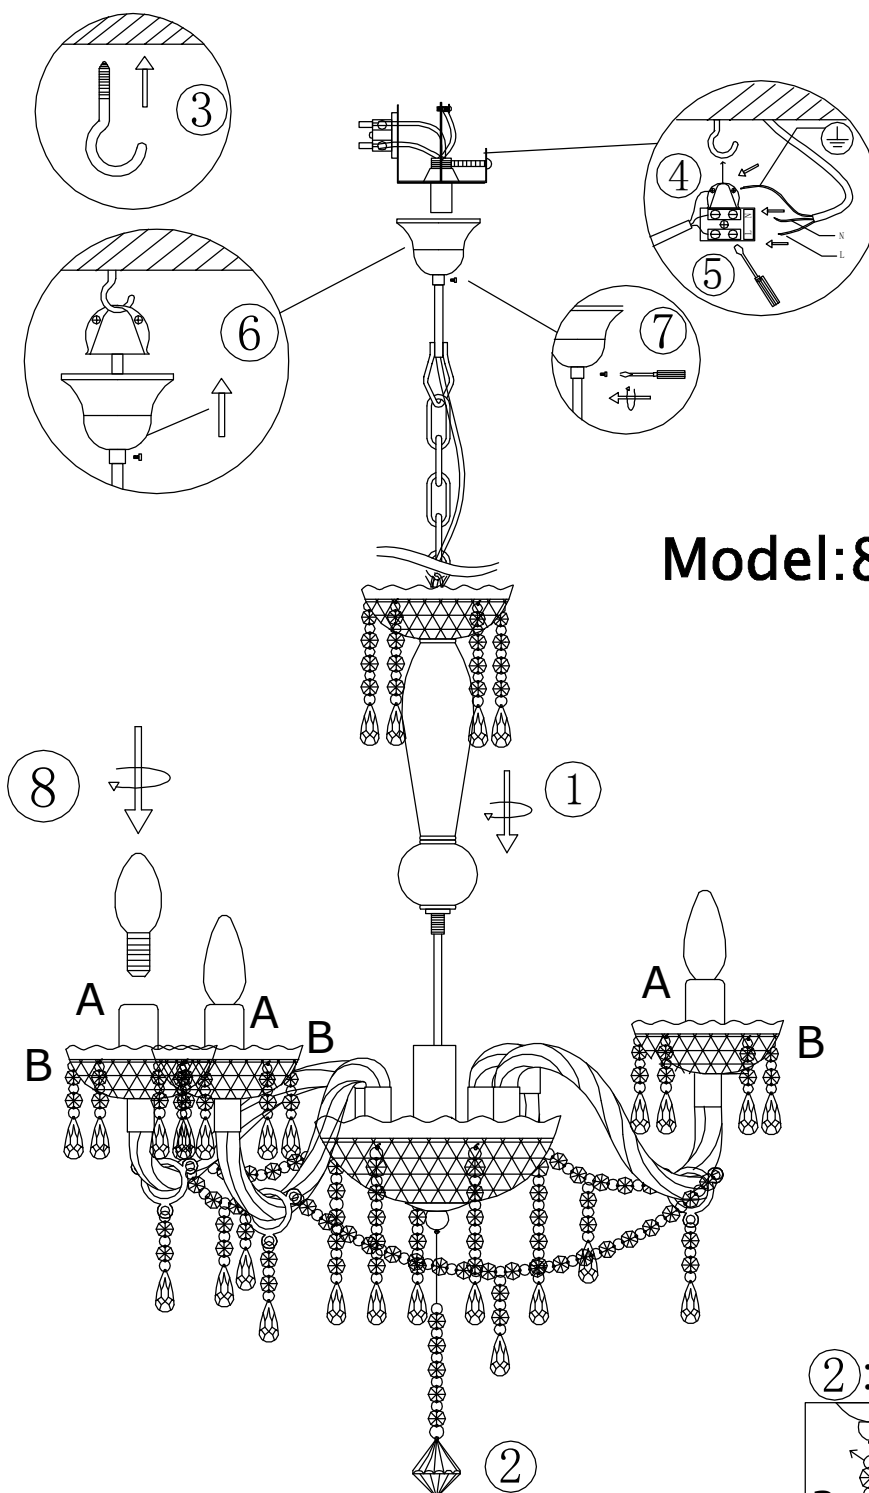

modern living

by nōmax

A

OFF

C

ON

B

Model:81810165-01

spare parts		
code	part	
A		x 3 PCS
B		x 3 PCS

2):