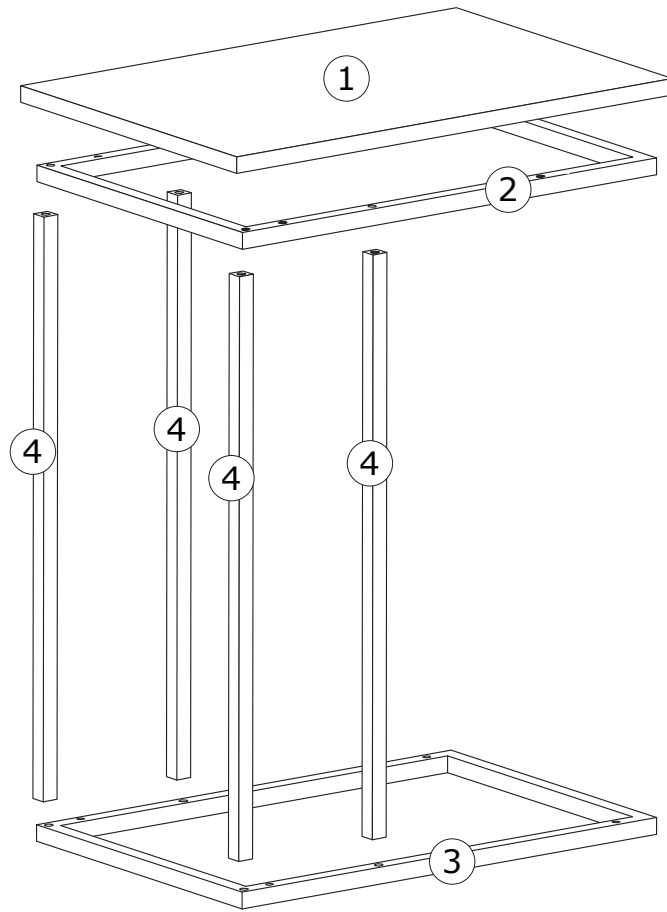

LUDWIG

16350051/01

MX Logistika SL, spol. s.r.o

Roznavska 32

82104 Bratislava 2-Ruzinov, Slovakia

E-Mail: info@moebelix.at

A	 6x25mm	4PCS	B	 6x35mm	4PCS
C	 6x35mm	4PCS	D		4PCS
E		1PC			

1

(B) x 4PCS

(C) x 4PC

(E) x 1PC

2

(A) x 4PCS

(D) x 4PCS

(E) x 1PC