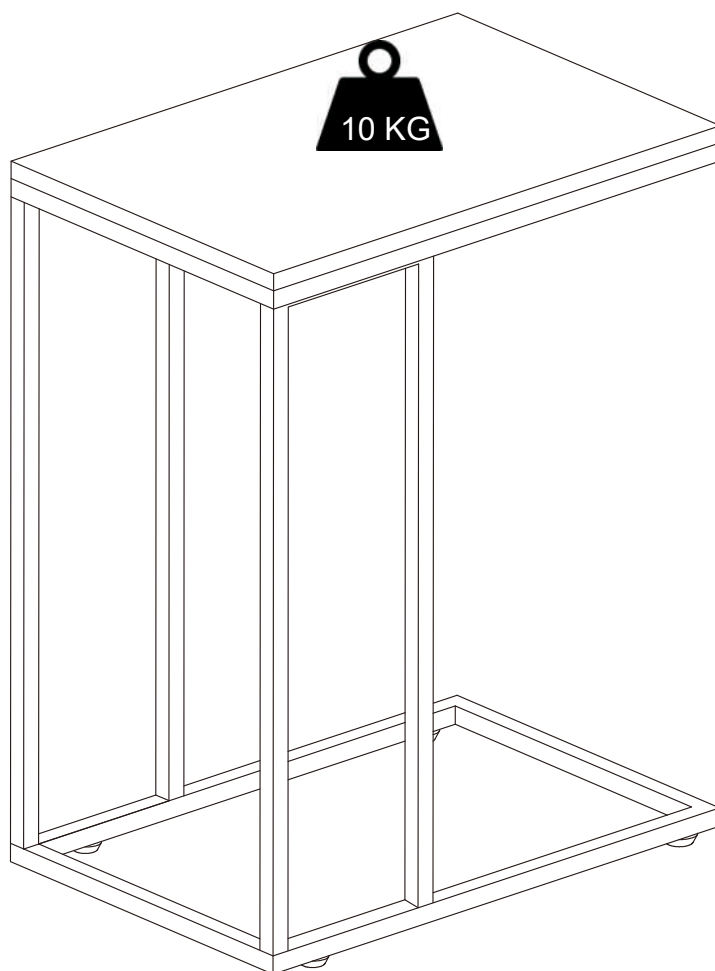

LUDWIG

16350051/01

MX Logistika SL, spol. s.r.o

Roznavska 32

82104 Bratislava 2-Ruzinov, Slovakia

E-Mail: info@moebelix.at

A	 6x25mm	4PCS	B	 6x35mm	4PCS
C	 6x35mm	4PCS	D		4PCS
E		1PC			

1

(B) x 4PCS

(C) x 4PC

(E) x 1PC

2

(A) x 4PCS

(D) x 4PCS

(E) x 1PC