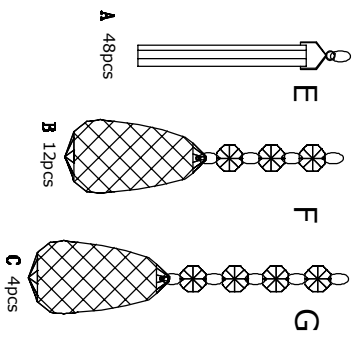

MÖBELIX

81810274

spare parts	
code	part
A	x2 PCS
B	x2 PCS
C	x2 PCS
D	x 1 PCS
E	x 48PCS
F	x 12PCS
G	x 4PCS