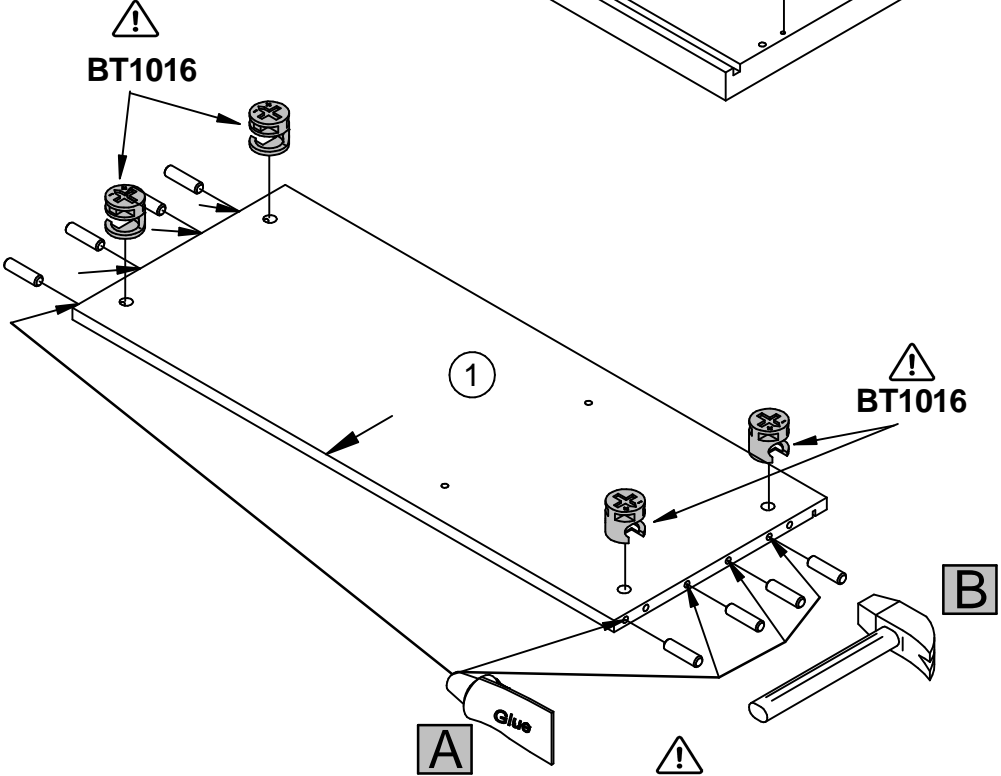

Eleganza

3044HW Wotaneiche
(Rustica Oak)

16

BT1015 ! x18	BT1016 ! x4	MM1016 11mm x22	MM1121 Ø8x30 x28	BT1142 x4	MM1048 Ø2,7x20 x18	BT50101 x8	BT50585 x4	BT1005.xx x8
BT50497 60x40x20 x5	MM1102 Ø4x25 x10	MM1134 Ø4x15 x4	BT51367 Ø9x6 x4	BT1089 x4	MM1046 Ø3,5x13 x16	BT51346 K=16 ! x2	BT51347 K=16 ! x1	BT51342 K=0 ! x2
BT51343 K=0 ! x1	BT51349 H=2 x6	BT51332 BA=128 x2	MM1022 M4x24 x2	MM1040 5x9x1 x2	MM1220 M4x10 x2	MM1070 Ø7x1,5 x4	BT1121 x2	MM1018 x1
ZU50926B_Trafo x1	MM1001 Ø7,7x45 x2	MM1007 4mm x1	BT50163.xxx Ø8 x1					

1.

BT1016  ⚠ x4	MM1121  Ø8x30 x16	MM1016  11mm x6	MM1018  x1	BT1015  ⚠ x8
---	---	---	---	---

2.

BT1015  ! x10	MM1016  11mm x14	MM1121  Ø8x30 x12	BT51349  H=2 x6
---	---	--	--

3.

MM1134	BT51367
	
Ø4x15	Ø9x6
x4	x4

4.

MM1046	BT51346	BT51347	MM1070	BT1089
				
Ø3,5x13	K=16	K=16	Ø7x1,5	
x6	x2	x1	x2	x4

5.

MM1046  Ø3,5x13 x6	BT51342  K=0 x2	BT51343  K=0 x1	MM1070  Ø7x1,5 x2
---	--	--	--

6.

MM1001  Ø7,7x45 x2	MM1007  4mm x1	MM1016  11mm x2
--	--	---

7.

8.

9.

BT1142  x4	MM1048  Ø2,7x20 x18	BT50101  x8
BT50497  60x40x20 x5		
MM1102  Ø4x25 x10		

10.

BT50163.xxx

11.

BT51332 BA=128 x2	MM1022 M4x24 x2	MM1040 5x9x1 x2	MM1220 M4x10 x2	BT1005.xx x8
BT50585 x4				