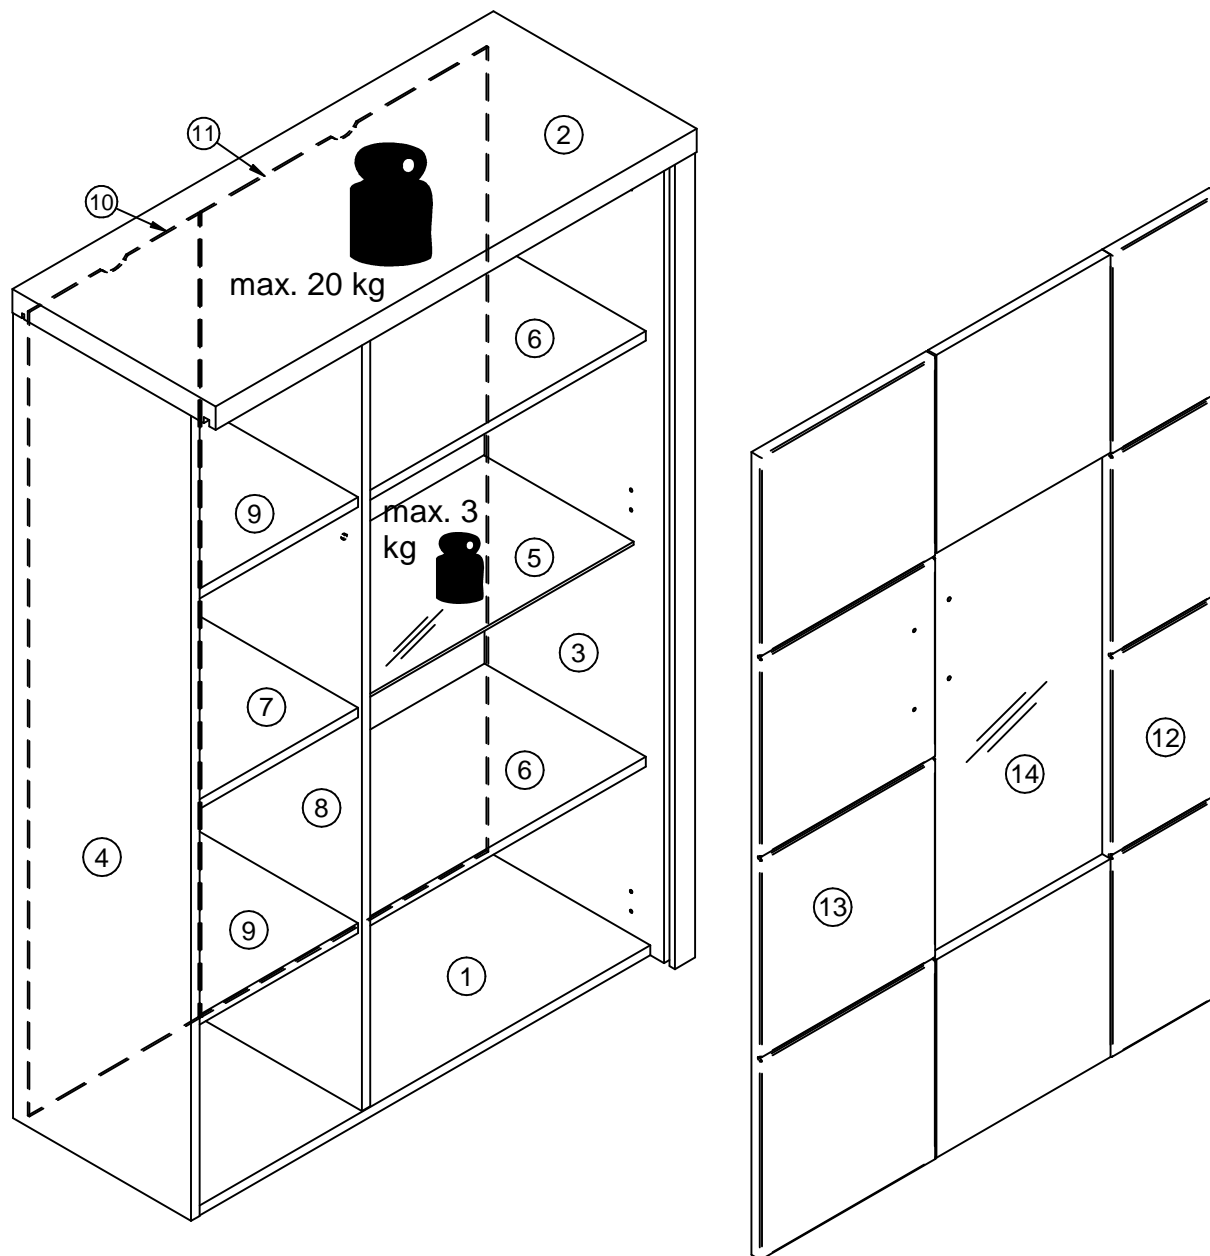

Eleganza

3044HW Wotaneiche
(Rustica Oak)

16

BT1015 ! x18	BT1016 ! x4	MM1016 11mm x22	MM1121 Ø8x30 x28	BT1142 x4	MM1048 Ø2,7x20 x18	BT50101 x8	BT50585 x4	BT1005.xx x8
BT50497 60x40x20 x5	MM1102 Ø4x25 x10	MM1134 Ø4x15 x4	BT51367 Ø9x6 x4	BT1089 x4	MM1046 Ø3,5x13 x16	BT51346 K=16 ! x2	BT51347 K=16 ! x1	BT51342 K=0 ! x2
BT51343 K=0 ! x1	BT51349 H=2 x6	BT51332 BA=128 x2	MM1022 M4x24 x2	MM1040 5x9x1 x2	MM1220 M4x10 x2	MM1070 Ø7x1,5 x4	BT1121 x2	MM1018 x1
ZU50926B_Trafo x1	MM1001 Ø7,7x45 x2	MM1007 4mm x1	BT50163.xxx Ø8 x1					

1.

BT1016  ⚠ x4	MM1121  Ø8x30 x16	MM1016  11mm x6	MM1018  x1	BT1015  ⚠ x8
---	---	---	---	---

2.

BT1015  ! x10	MM1016  11mm x14	MM1121  Ø8x30 x12	BT51349  H=2 x6
---	---	--	--

3.

MM1134	BT51367
	
Ø4x15	Ø9x6
x4	x4