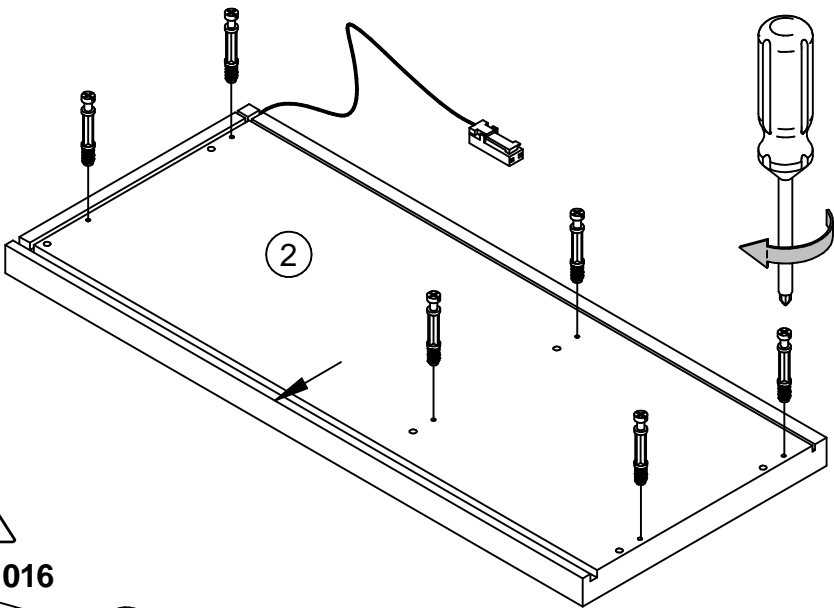

Eleganza

3044HW Wotaneiche
(Rustica Oak)

16

BT1015 ! x18	BT1016 ! x4	MM1016 11mm x22	MM1121 Ø8x30 x28	BT1142 x4	MM1048 Ø2,7x20 x18	BT50101 x8	BT50585 x4	BT1005.xx x8
BT50497 60x40x20 x5	MM1102 Ø4x25 x10	MM1134 Ø4x15 x4	BT51367 Ø9x6 x4	BT1089 x4	MM1046 Ø3,5x13 x16	BT51346 K=16 ! x2	BT51347 K=16 ! x1	BT51342 K=0 ! x2
BT51343 K=0 ! x1	BT51349 H=2 x6	BT51332 BA=128 x2	MM1022 M4x24 x2	MM1040 5x9x1 x2	MM1220 M4x10 x2	MM1070 Ø7x1,5 x4	BT1121 x2	MM1018 x1
ZU50926B_Trafo x1	MM1001 Ø7,7x45 x2	MM1007 4mm x1	BT50163.xxx Ø8 x1					

1.

BT1016  ⚠ x4	MM1121  Ø8x30 x16	MM1016  11mm x6	MM1018  x1	BT1015  ⚠ x8
---	---	---	---	---

2.

BT1015  ! x10	MM1016  11mm x14	MM1121  Ø8x30 x12	BT51349  H=2 x6
---	---	--	--

3.

MM1134	BT51367
	
Ø4x15	Ø9x6
x4	x4